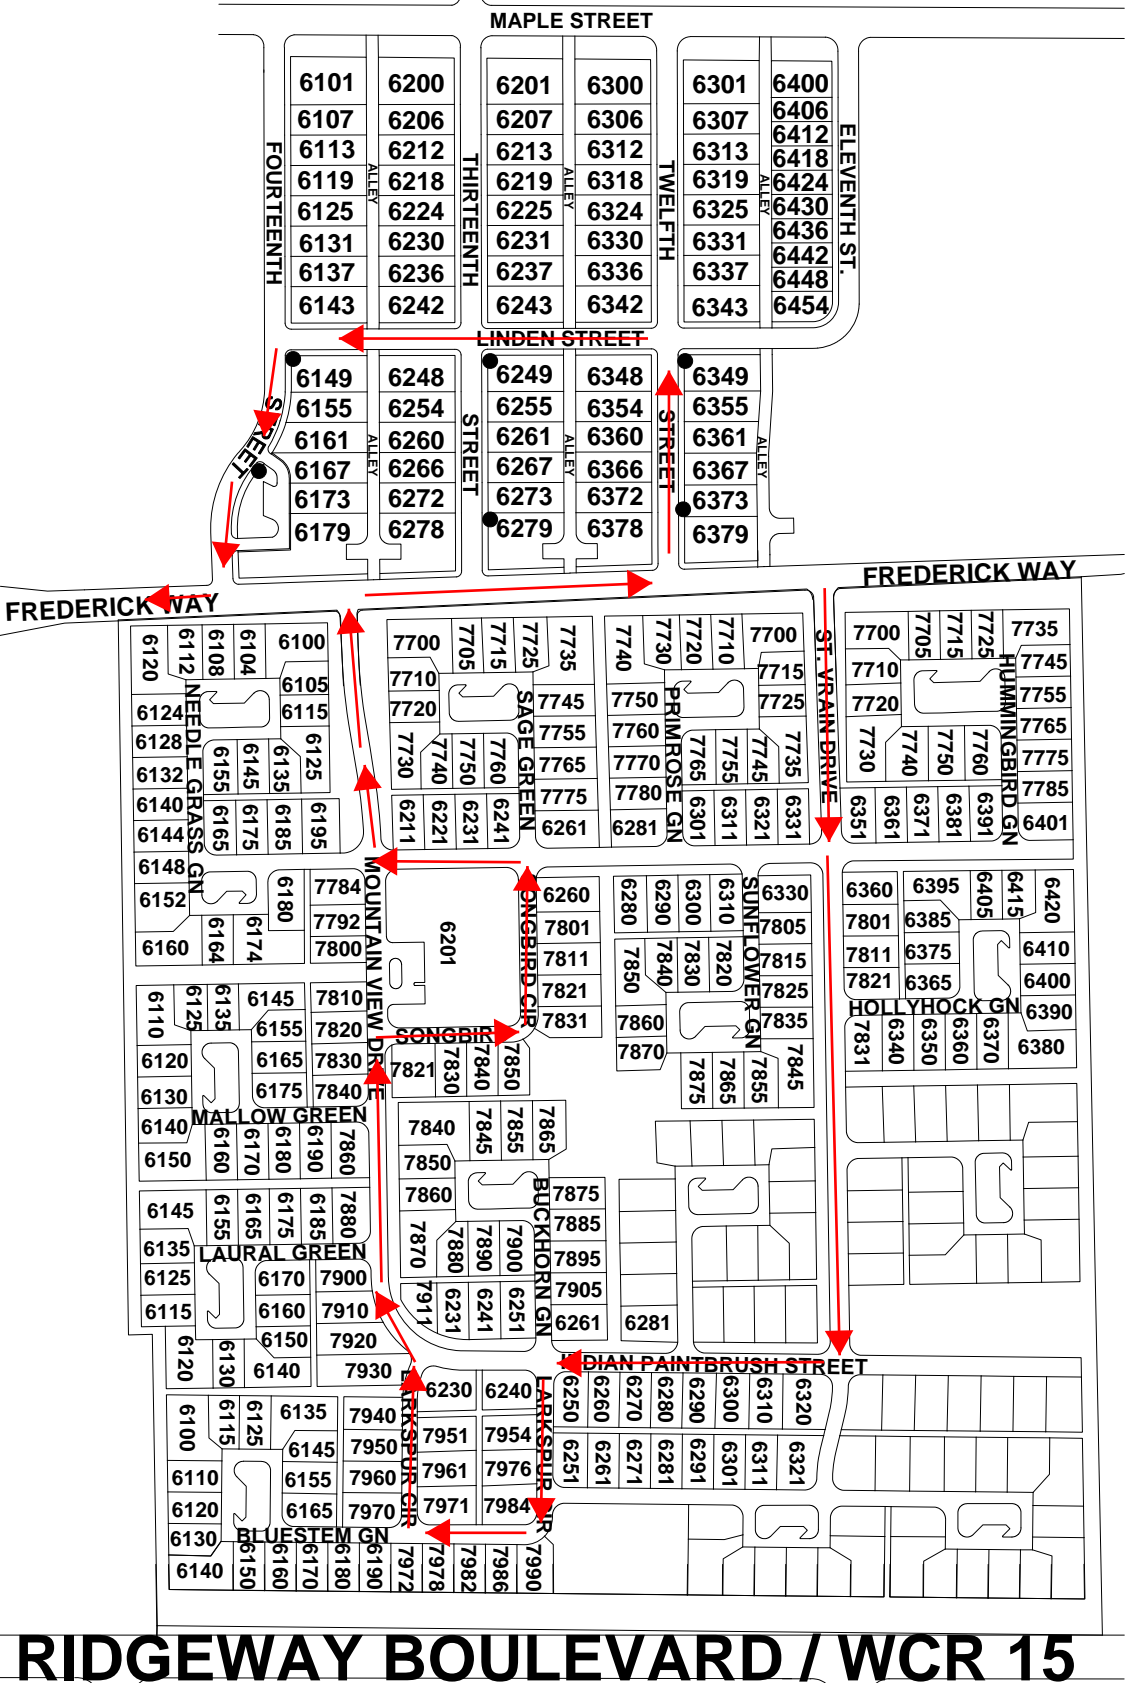

No Name Creek

12/18 A 3/5

SANDPIPER

1975

5975

WCR 20

Begin

WESTVIEW SUB

Prairie Greens

12/18 B 3/6

GLEN CREIGHTON

COLORADO HIGHWAY 52

RIDGEWAY BOULEVARD / WCR 15

WCR 16

WCR 15

Savannah

12/18 B 5/6

Begin

WCR 15

End

COLO. HIGHWAY 52

Silverstone

HIGHWAY 52

Fox Run

12/18 C 1/4

WCR 11

End

Begin

Eagle Valley

12/18 C 3/4

Raspberry Hill

12/18 C 4/4