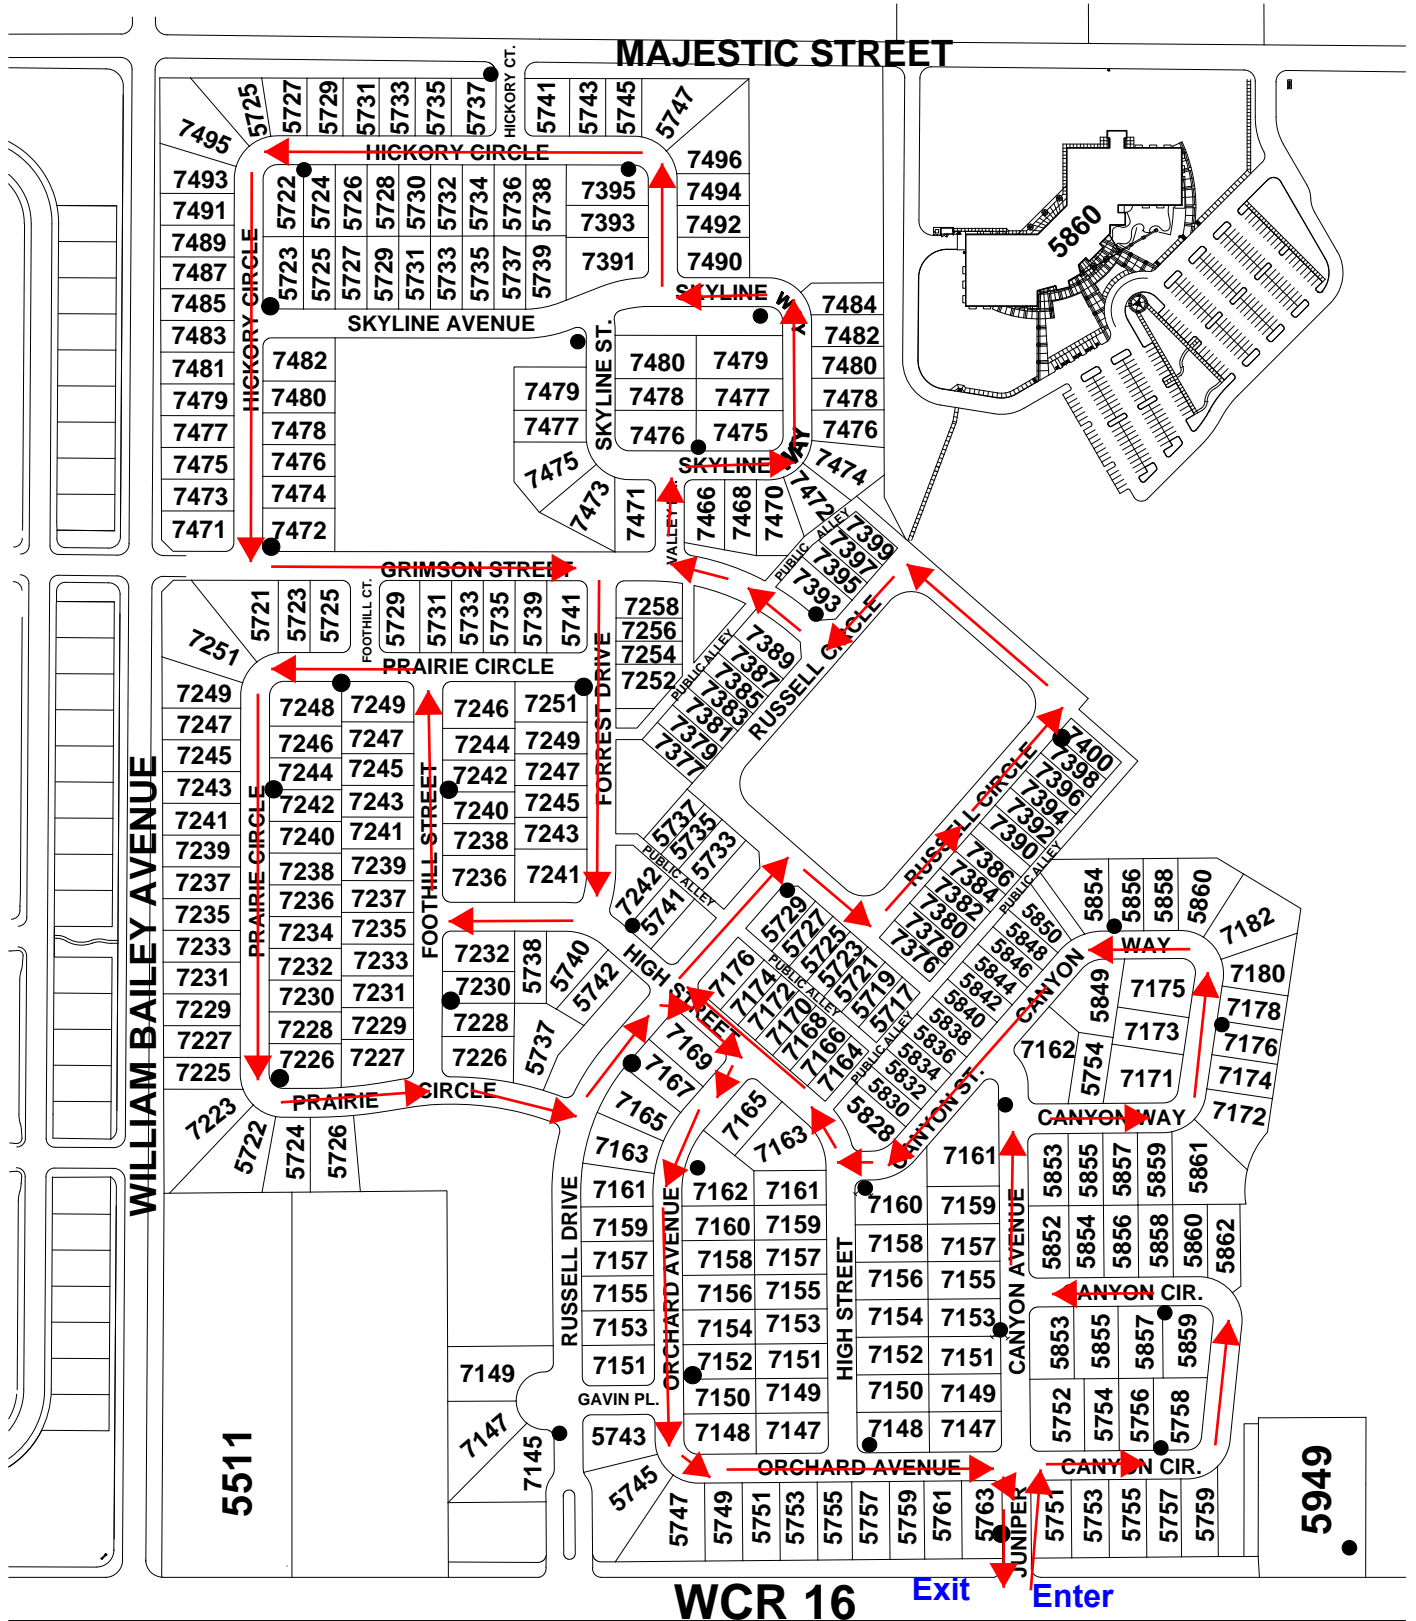

No Name Creek

12/18 A 3/5

SANDPIPER

1975

5975

WCR 20

Begin

WESTVIEW SUB

Prairie Greens

12/18 B 3/6

GLEN CREIGHTON

COLORADO HIGHWAY 52

RIDGEWAY BOULEVARD / WCR 15

WCR 16

WCR 15

Savannah

12/18 B 5/6

Begin

WCR 15

End

COLO. HIGHWAY 52

Silverstone

HIGHWAY 52

Fox Run

12/18 C 1/4

WCR 11

End

Begin

Eagle Valley

12/18 C 3/4

Raspberry Hill

12/18 C 4/4