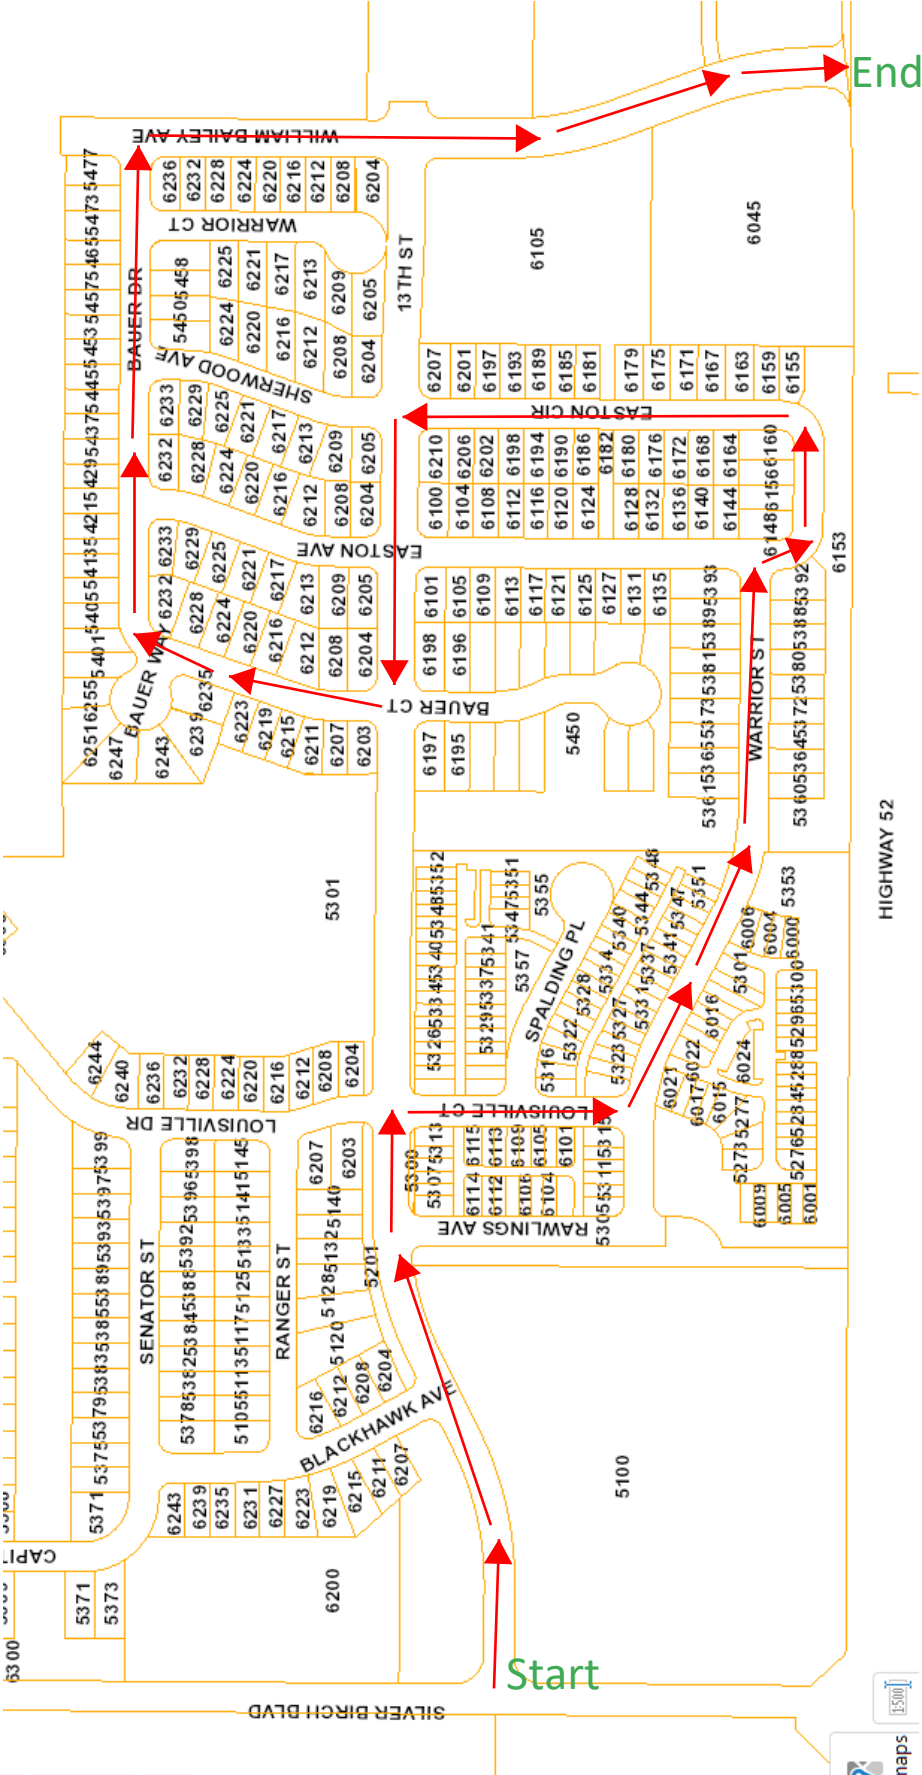

No Name Creek

12/18 A 3/5

SANDPIPER

1975

5975

WCR 20

Begin

WESTVIEW SUB

Prairie Greens

12/18 B 3/6

GLEN CREIGHTON

COLORADO HIGHWAY 52

RIDGEWAY BOULEVARD / WCR 15

WCR 16

WCR 15

Savannah

12/18 B 5/6

Begin

WCR 15

End

COLO. HIGHWAY 52

Silverstone

HIGHWAY 52

Fox Run

12/18 C 1/4

WCR 11

End

Begin

Eagle Valley

12/18 C 3/4

Raspberry Hill

12/18 C 4/4