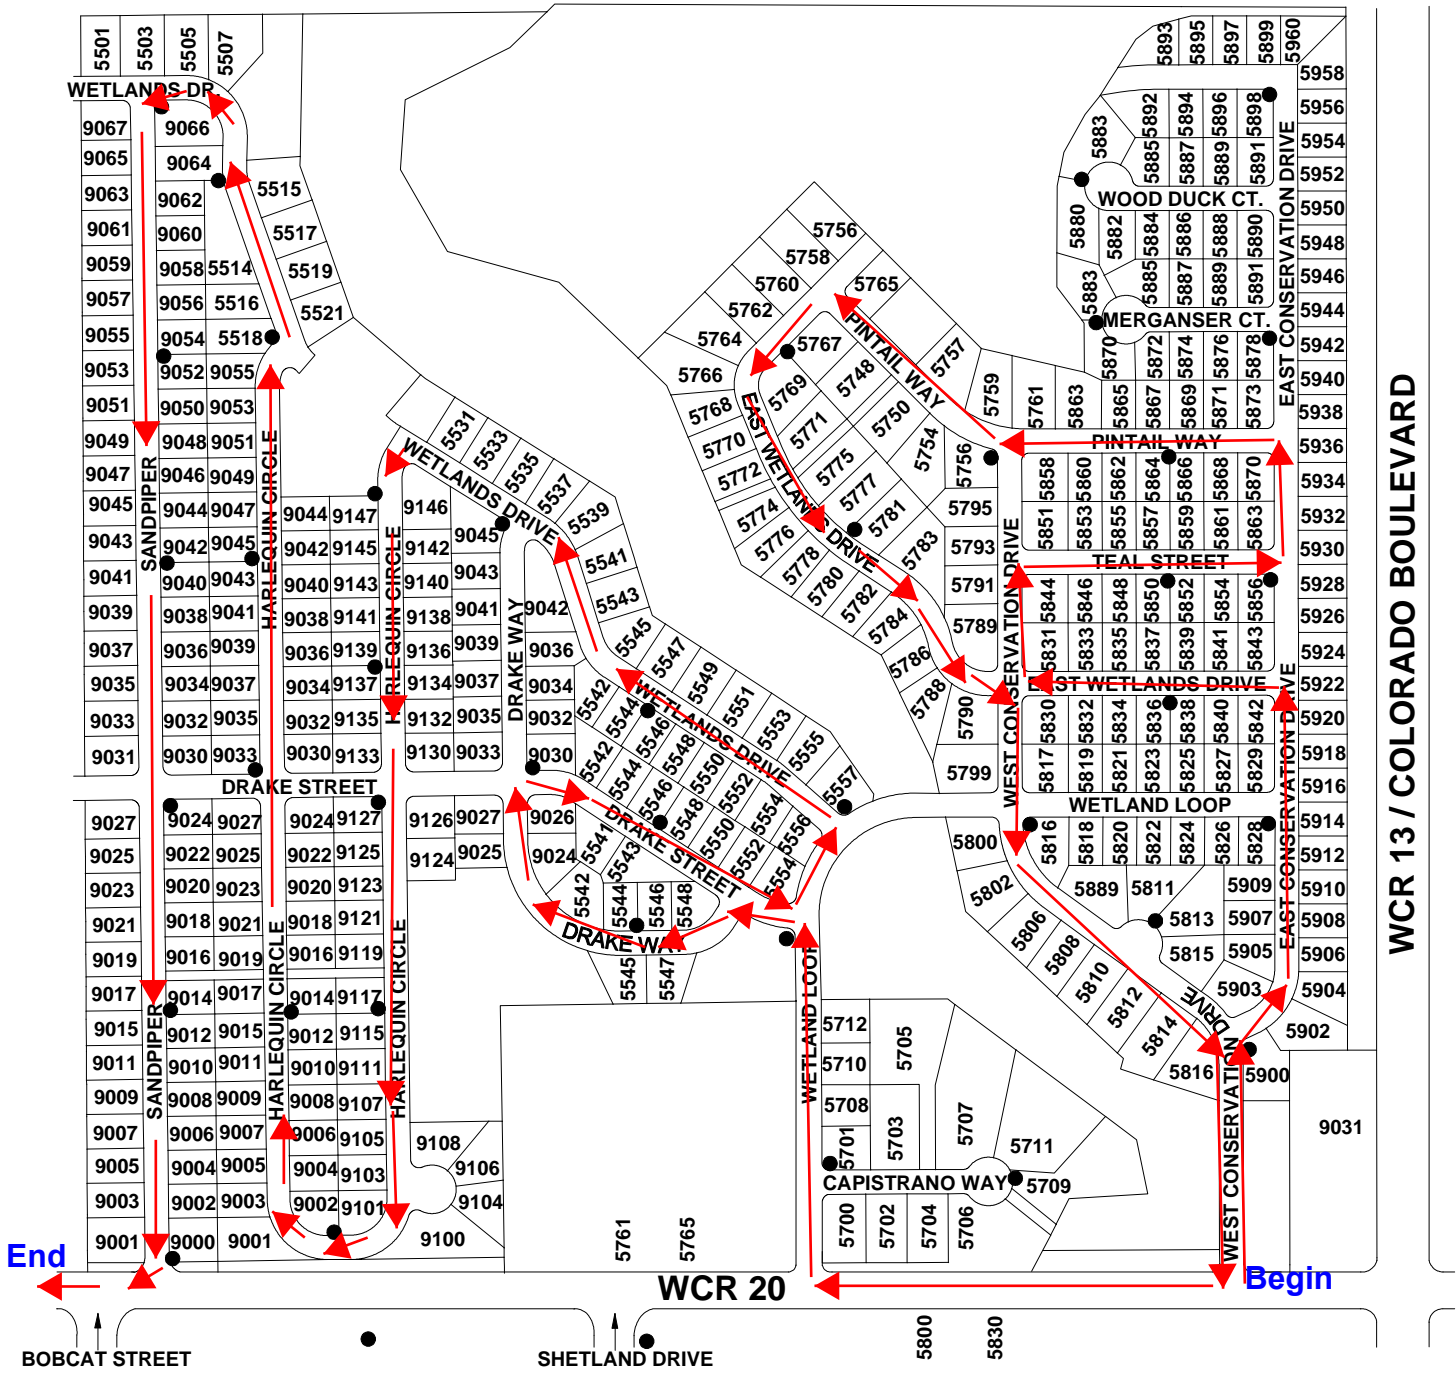

No Name Creek

12/18 A 3/5

SANDPIPER

1975

5975

WCR 20

Begin

WESTVIEW SUB

Prairie Greens

12/18 B 3/6

GLEN CREIGHTON

COLORADO HIGHWAY 52

RIDGEWAY BOULEVARD / WCR 15

WCR 16

WCR 15

Savannah

12/18 B 5/6

Begin

WCR 15

End

COLO. HIGHWAY 52

Silverstone

HIGHWAY 52

Fox Run

12/18 C 1/4

WCR 11

End

Begin

Eagle Valley

12/18 C 3/4

Raspberry Hill

12/18 C 4/4