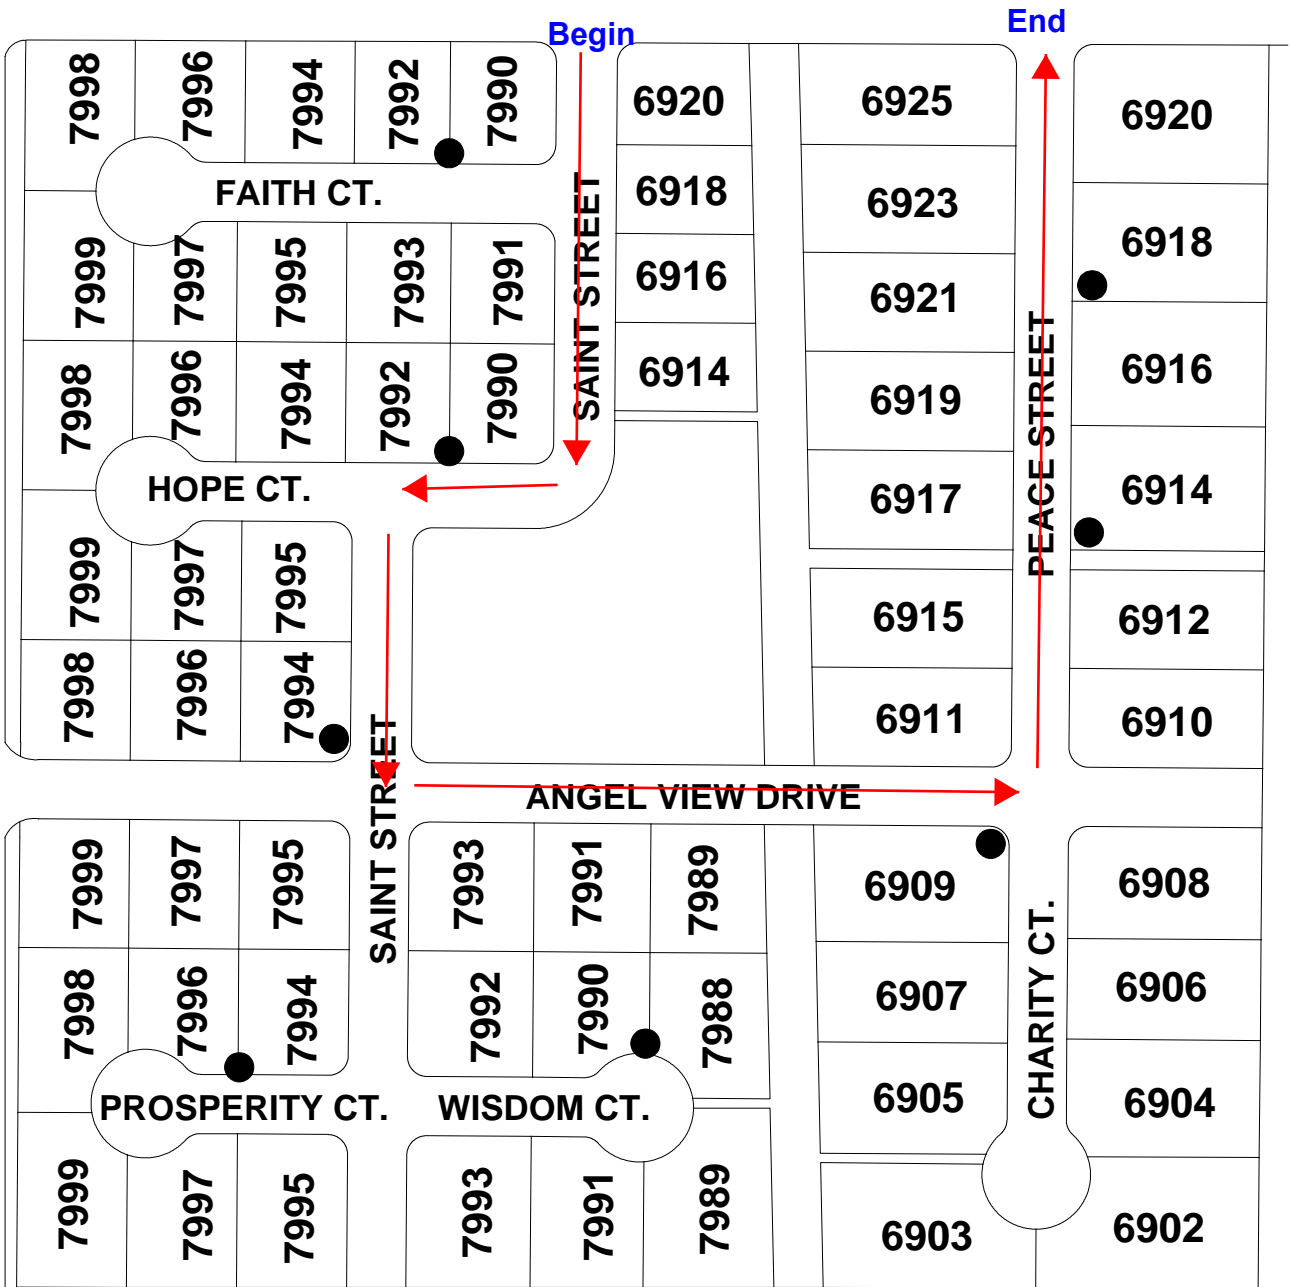

No Name Creek

12/18 A 3/5

SANDPIPER

1975

5975

WCR 20

Begin

WESTVIEW SUB

Prairie Greens

12/18 B 3/6

GLEN CREIGHTON

COLORADO HIGHWAY 52

RIDGEWAY BOULEVARD / WCR 15

WCR 16

WCR 15

Savannah

12/18 B 5/6

Begin

WCR 15

End

COLO. HIGHWAY 52

Silverstone

HIGHWAY 52

Fox Run

12/18 C 1/4

WCR 11

End

Begin

Eagle Valley

12/18 C 3/4

Raspberry Hill

12/18 C 4/4