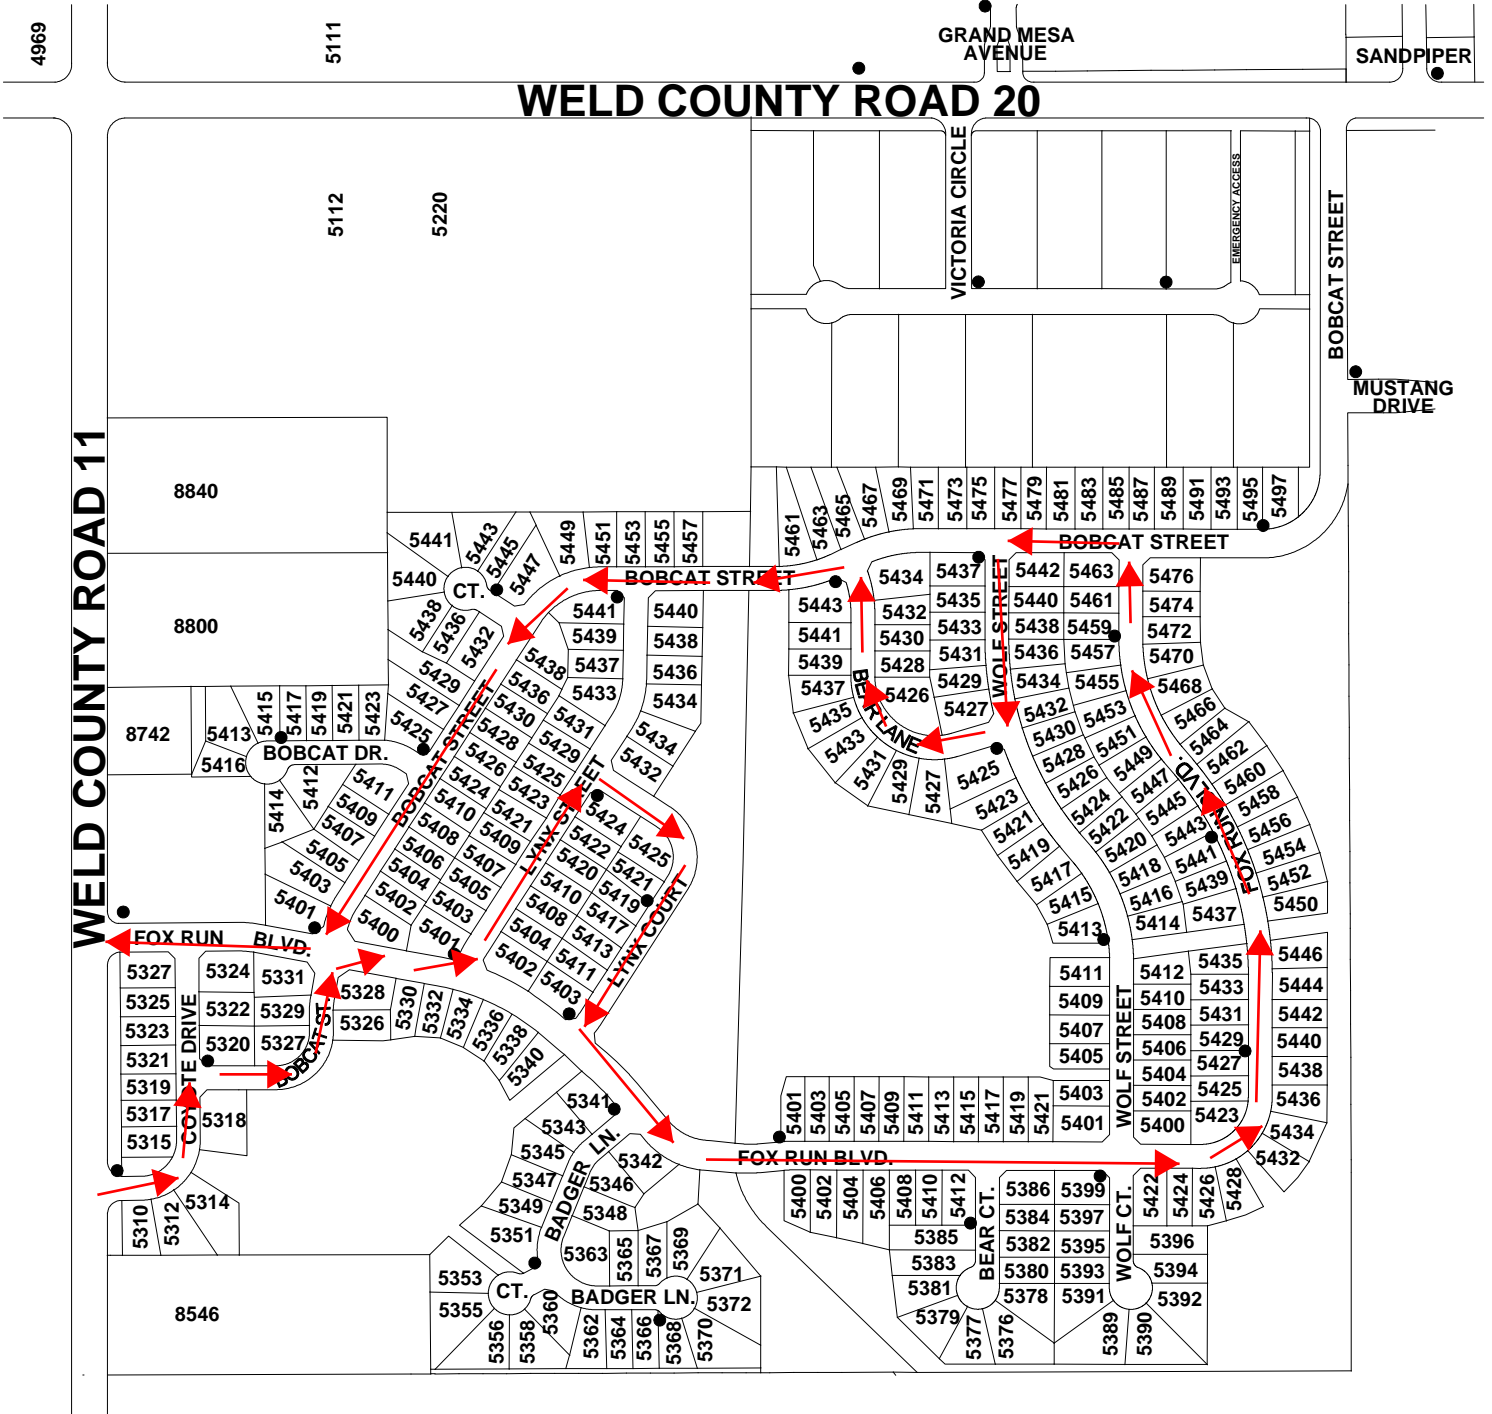

No Name Creek

12/18 A 3/5

SANDPIPER

1975

5975

WCR 20

Begin

WESTVIEW SUB

Prairie Greens

12/18 B 3/6

GLEN CREIGHTON

COLORADO HIGHWAY 52

RIDGEWAY BOULEVARD / WCR 15

WCR 16

WCR 15

Savannah

12/18 B 5/6

Begin

WCR 15

End

COLO. HIGHWAY 52

Silverstone

HIGHWAY 52

Fox Run

12/18 C 1/4

WCR 11

End

Begin

Eagle Valley

12/18 C 3/4

Raspberry Hill

12/18 C 4/4