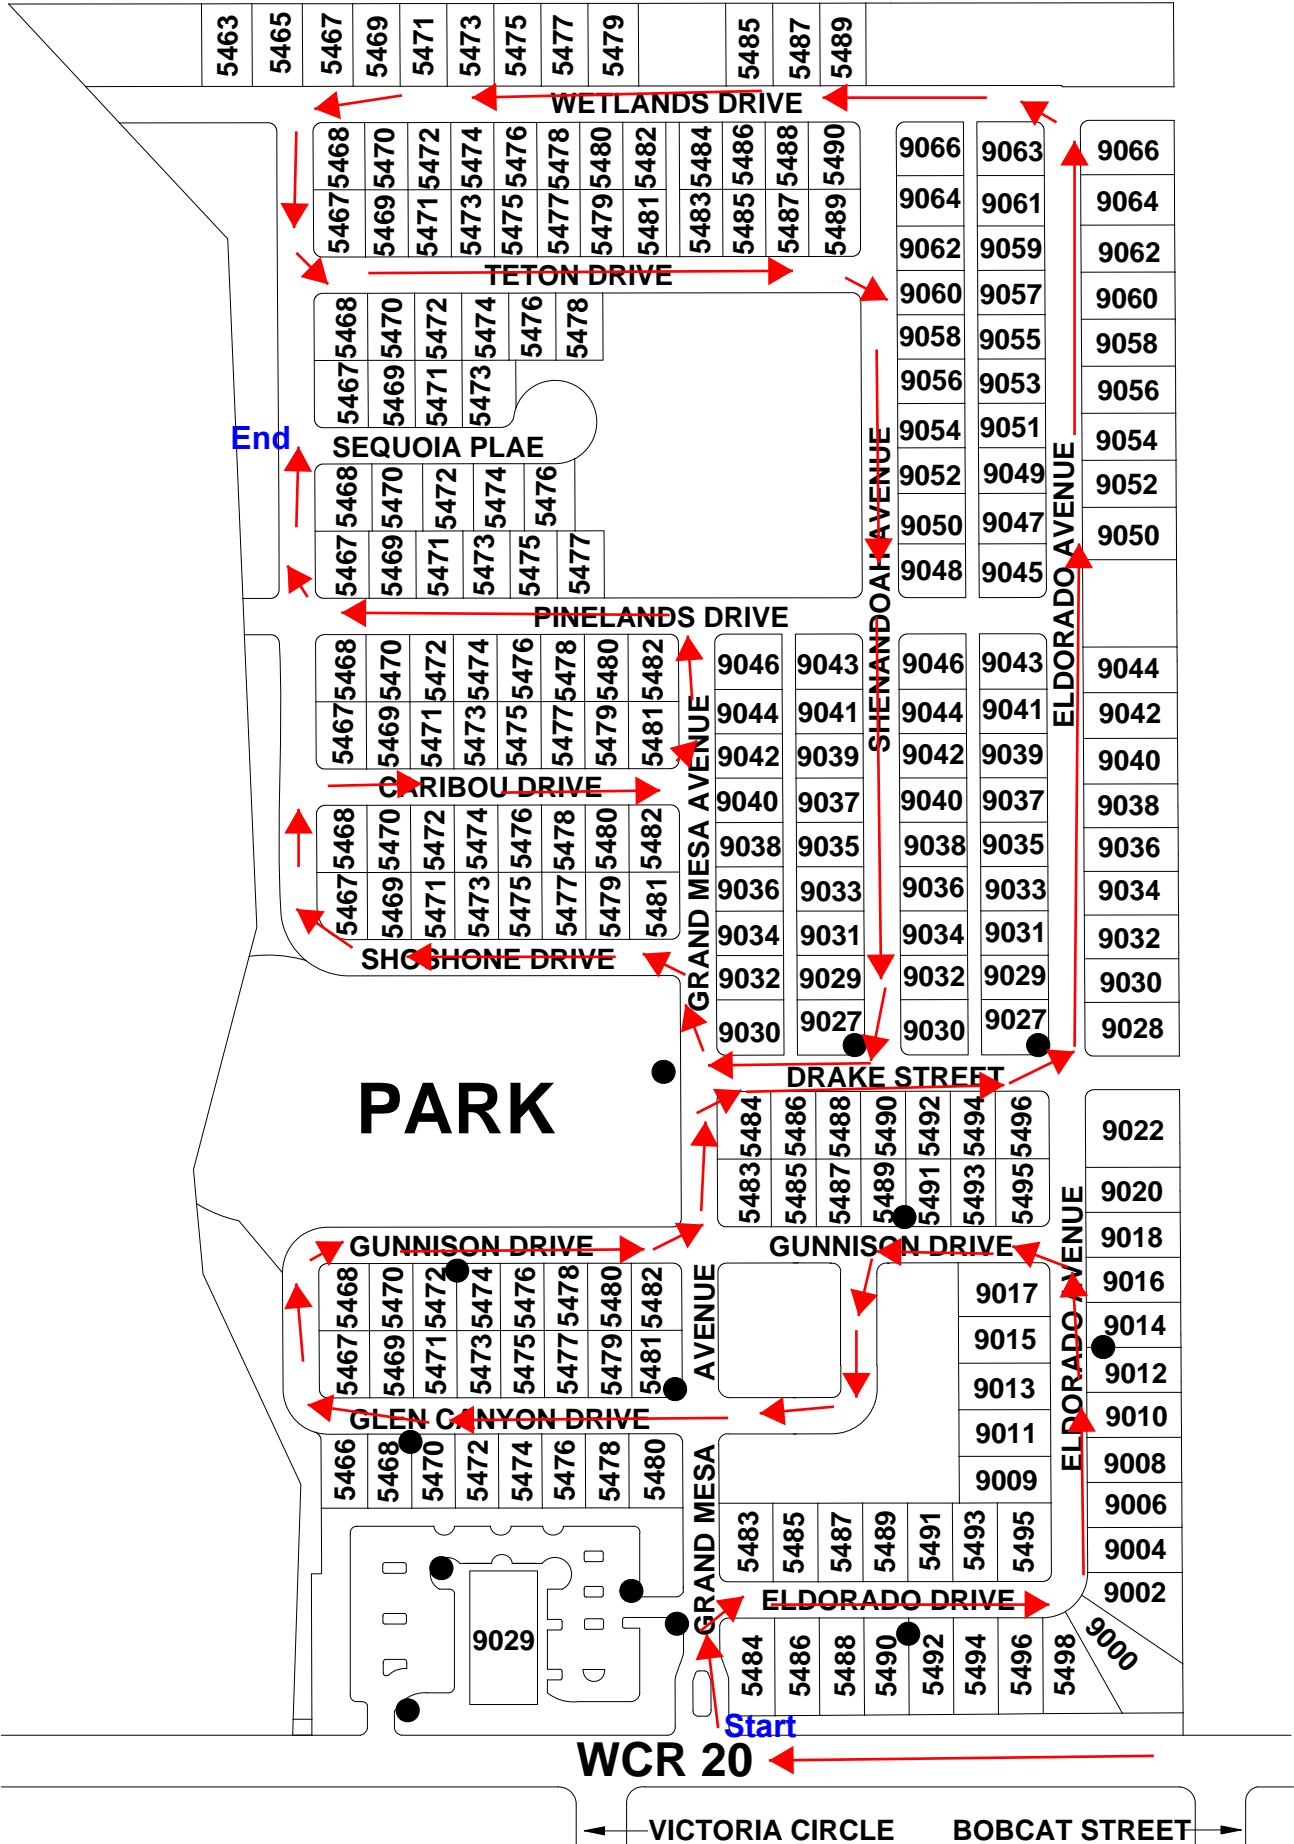

No Name Creek

12/18 A 3/5

SANDPIPER

1975

5975

WCR 20

Begin

WESTVIEW SUB

Prairie Greens

12/18 B 3/6

GLEN CREIGHTON

COLORADO HIGHWAY 52

RIDGEWAY BOULEVARD / WCR 15

WCR 16

WCR 15

Savannah

12/18 B 5/6

Begin

WCR 15

End

COLO. HIGHWAY 52

Silverstone

HIGHWAY 52

Fox Run

12/18 C 1/4

WCR 11

End

Begin

Eagle Valley

12/18 C 3/4

Raspberry Hill

12/18 C 4/4