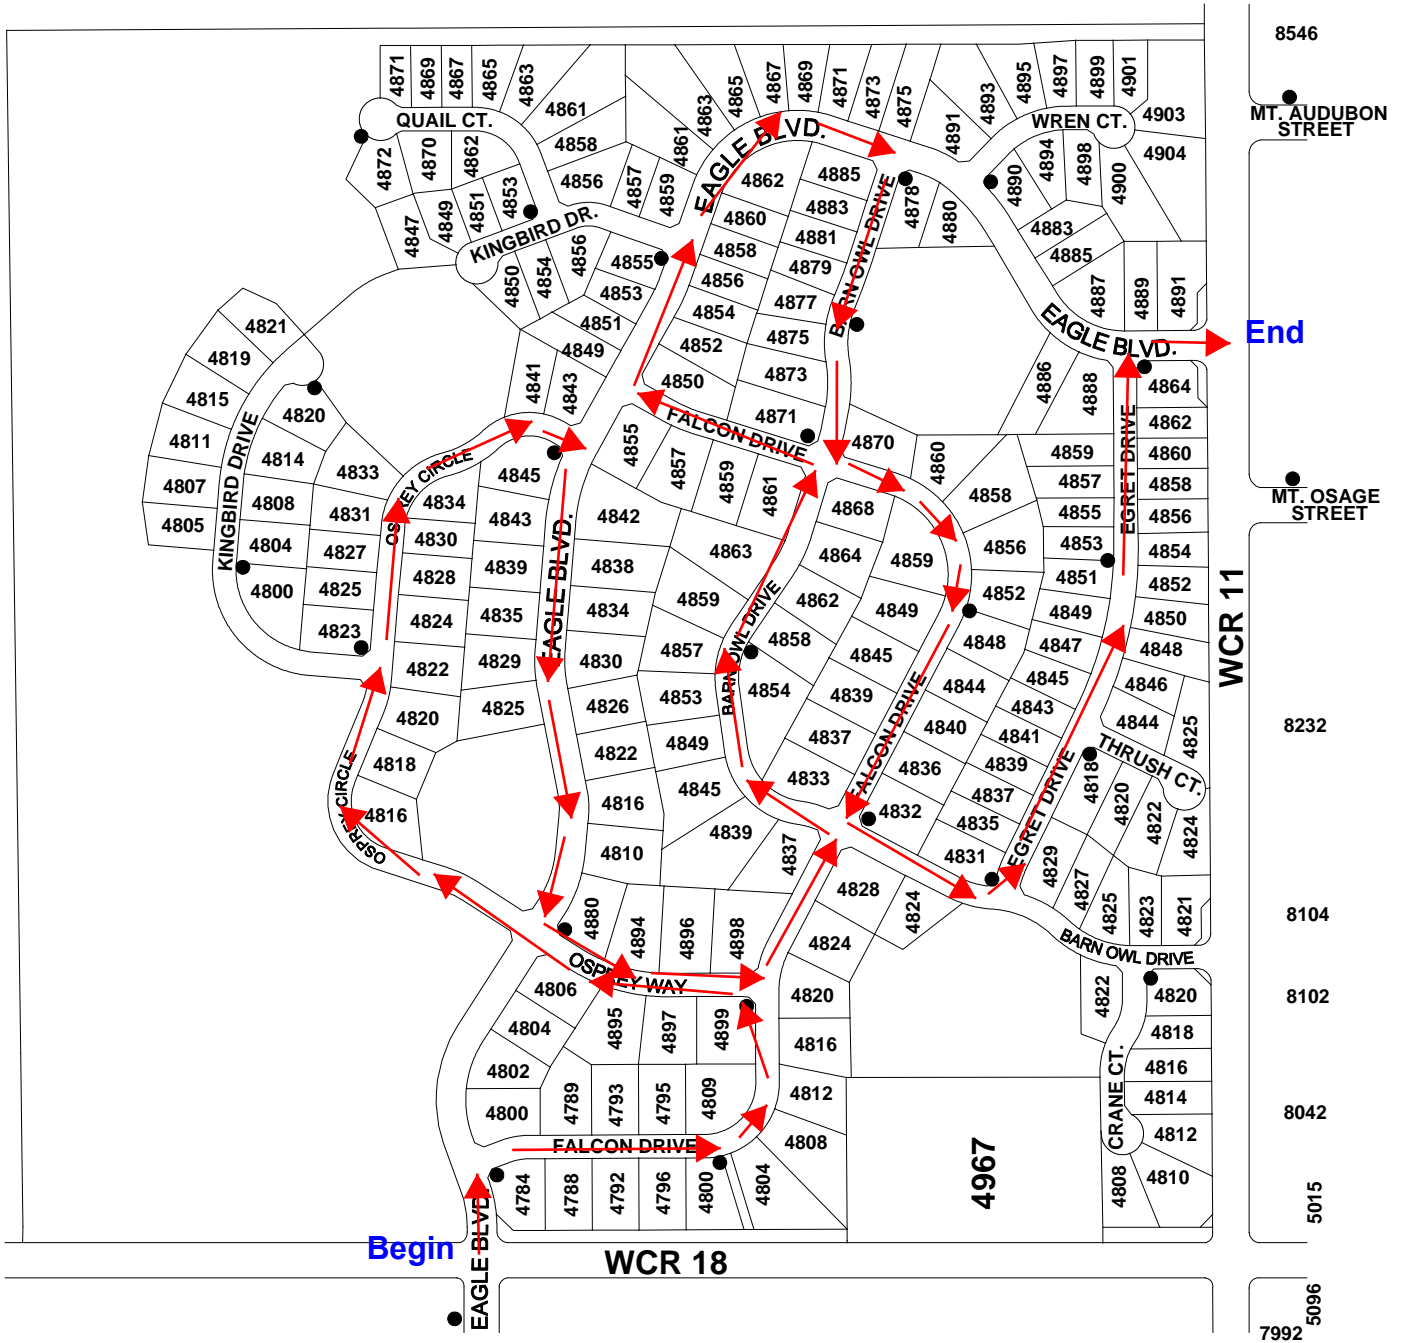

No Name Creek

12/18 A 3/5

SANDPIPER

1975

5975

WCR 20

Begin

WESTVIEW SUB

Prairie Greens

12/18 B 3/6

GLEN CREIGHTON

COLORADO HIGHWAY 52

RIDGEWAY BOULEVARD / WCR 15

WCR 16

WCR 15

Savannah

12/18 B 5/6

Begin

WCR 15

End

COLO. HIGHWAY 52

Silverstone

HIGHWAY 52

Fox Run

12/18 C 1/4

WCR 11

End

Begin

Eagle Valley

12/18 C 3/4

Raspberry Hill

12/18 C 4/4