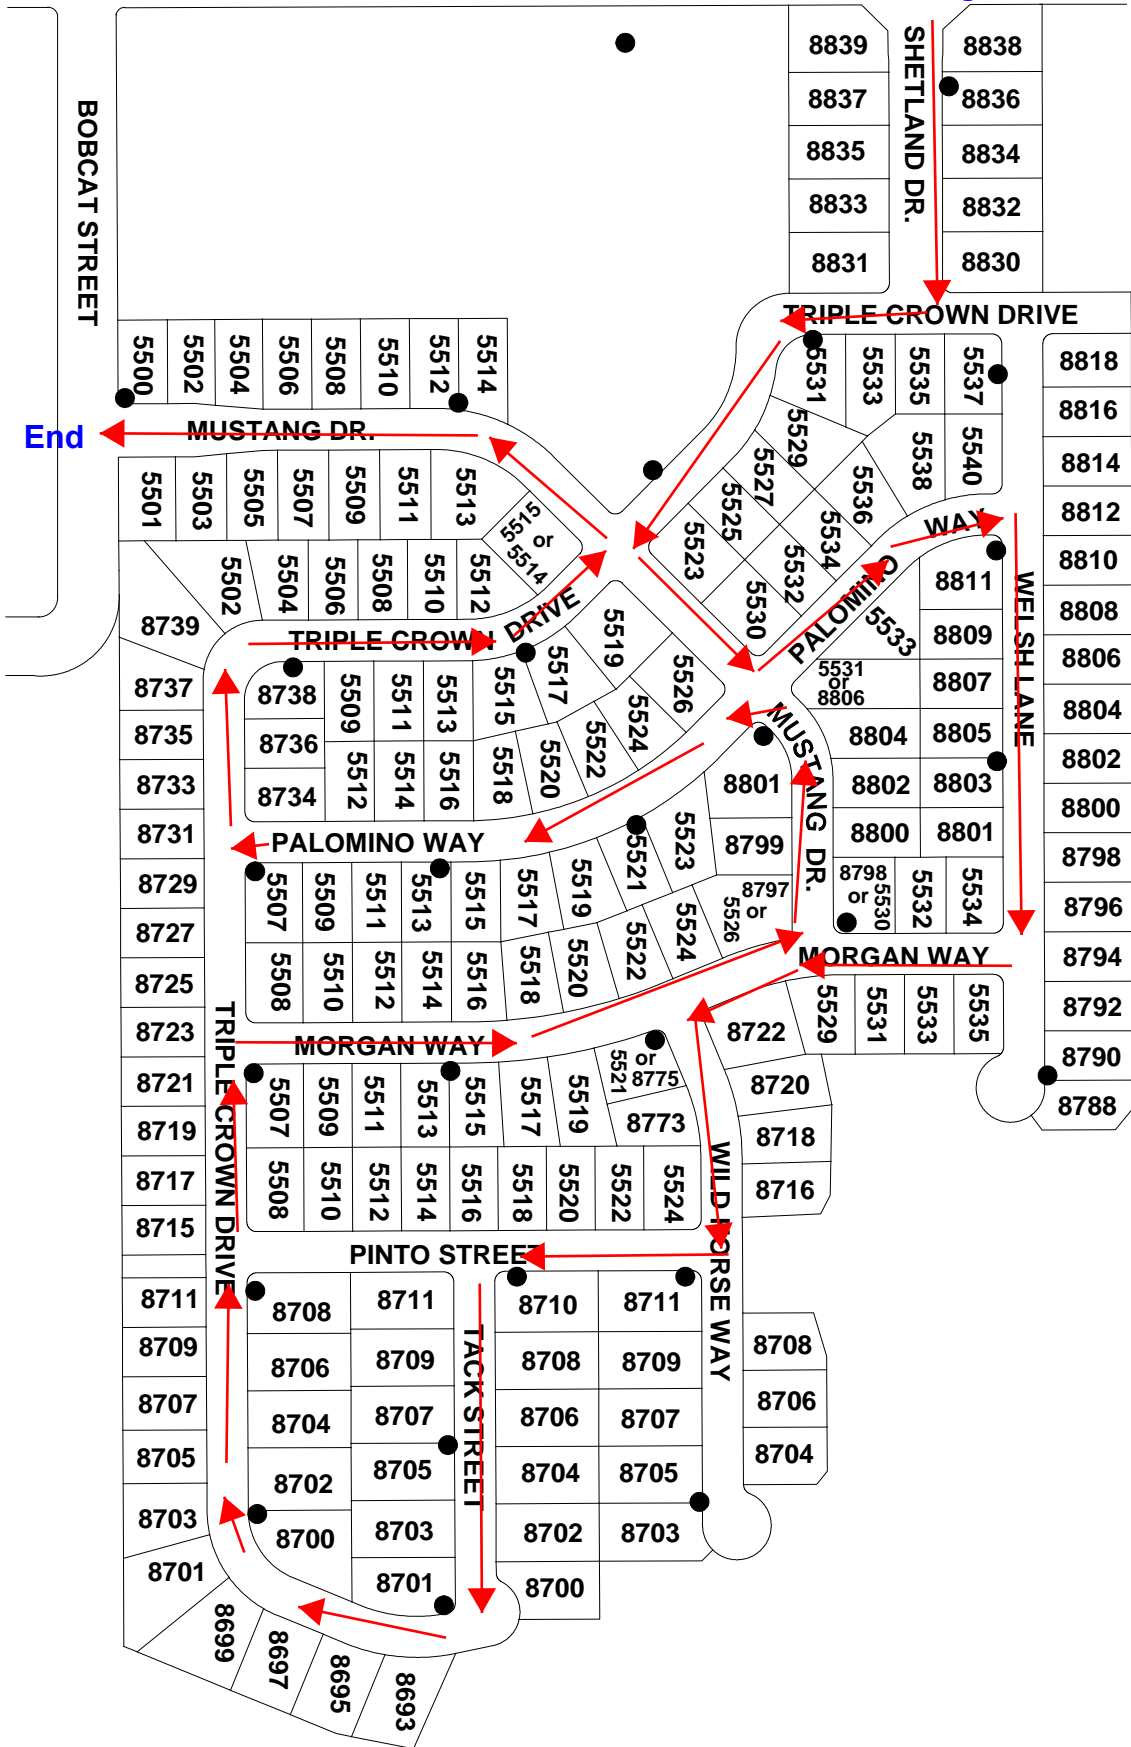

No Name Creek

12/18 A 3/5

SANDPIPER

1975

5975

WCR 20

Begin

WESTVIEW SUB

Prairie Greens

12/18 B 3/6

GLEN CREIGHTON

COLORADO HIGHWAY 52

RIDGEWAY BOULEVARD / WCR 15

WCR 16

WCR 15

Savannah

12/18 B 5/6

Begin

WCR 15

End

COLO. HIGHWAY 52

Silverstone

HIGHWAY 52

Fox Run

12/18 C 1/4

WCR 11

End

Begin

Eagle Valley

12/18 C 3/4

Raspberry Hill

12/18 C 4/4