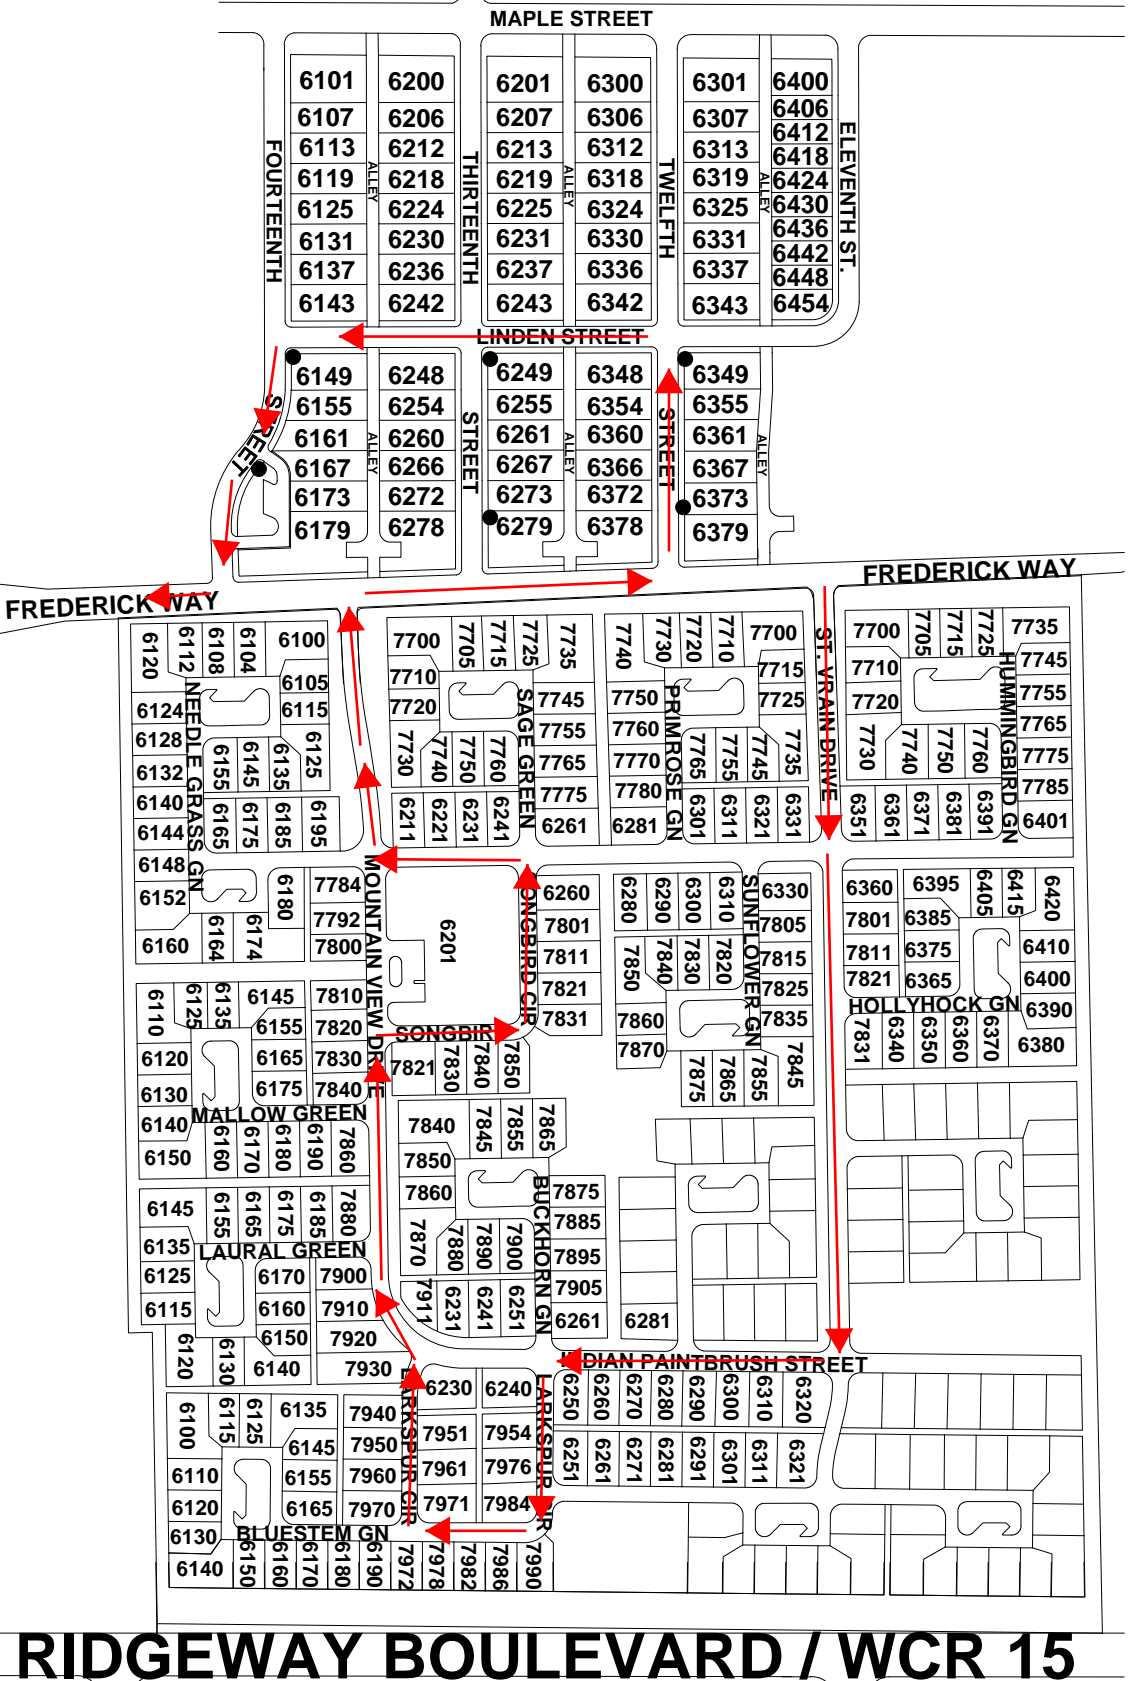

5511

5949

WCR 16 Exit Enter

WESTVIEW SUB

GLEN CREIGHTON

COLORADO HIGHWAY 52

Savannah

12/19 B 4/5

Begin

WCR 15

End

COLO. HIGHWAY 52