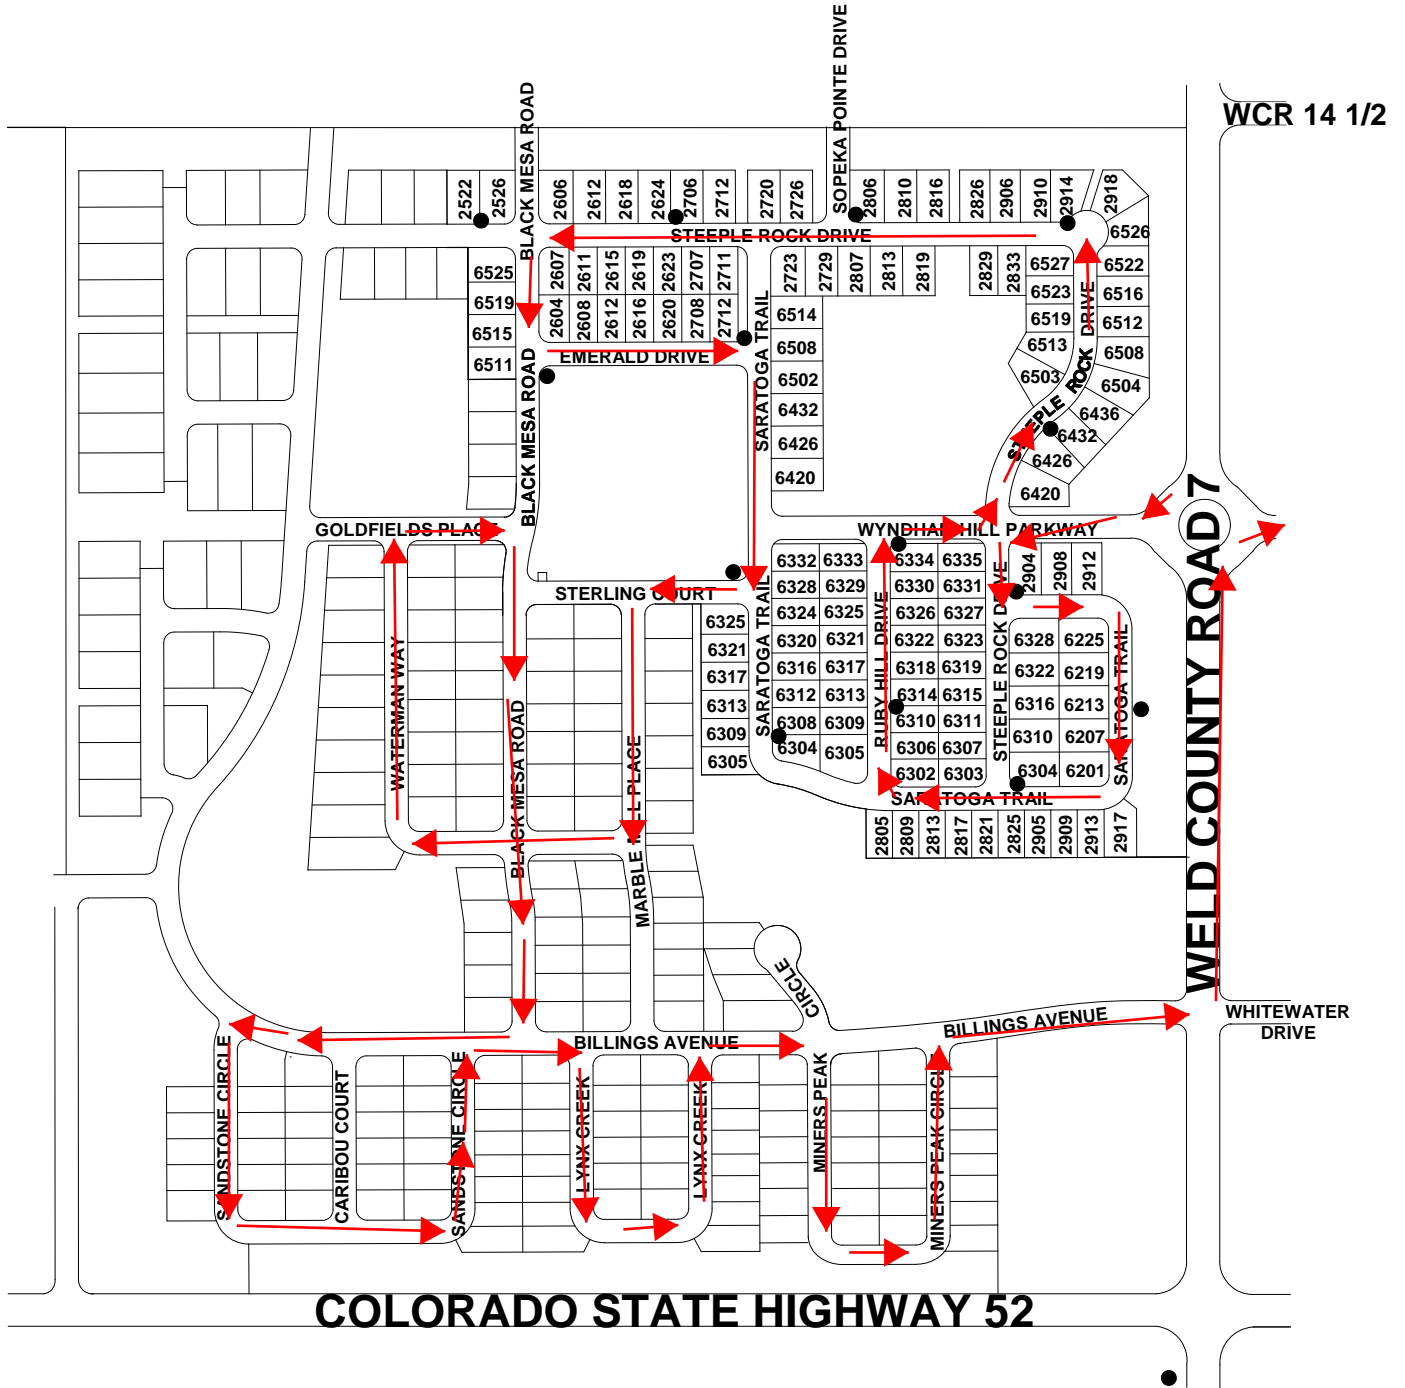

Wyndham Hill West

12/17 C 4/5

WCR 14 1/2

COLORADO STATE HIGHWAY 52

WHITEWATER DRIVE

Wyndham Hill East