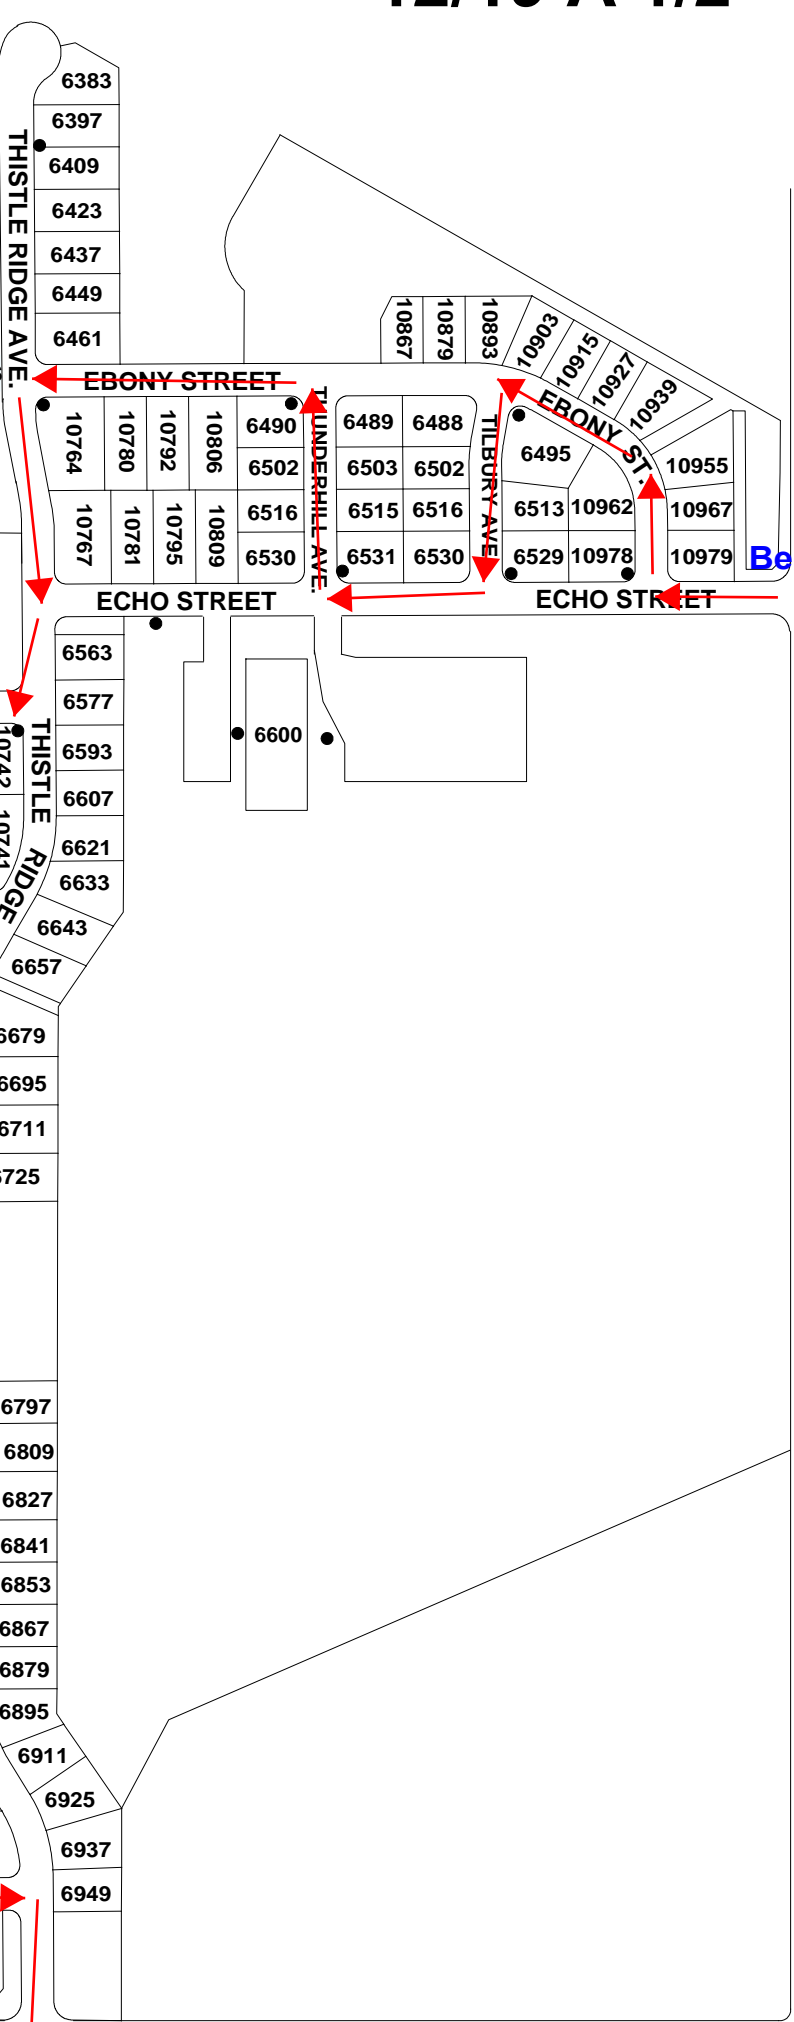

COAL RIDGE MIDDLE SCHOOL

EMERGENCY ACCESS

PARK

Begin

FIRESTONE BOULEVARD - WCR 24

FRONTIER STREET - WCR 15

End

# Ridgecrest and St. Vrain

# 12/19 A 2/2

WCR 13 / COLORADO BLVD.

End

Turn around point

Start

# Old Town Frederick & Carriage Hills

TIPPLE PARKWAY /  
WCR 16