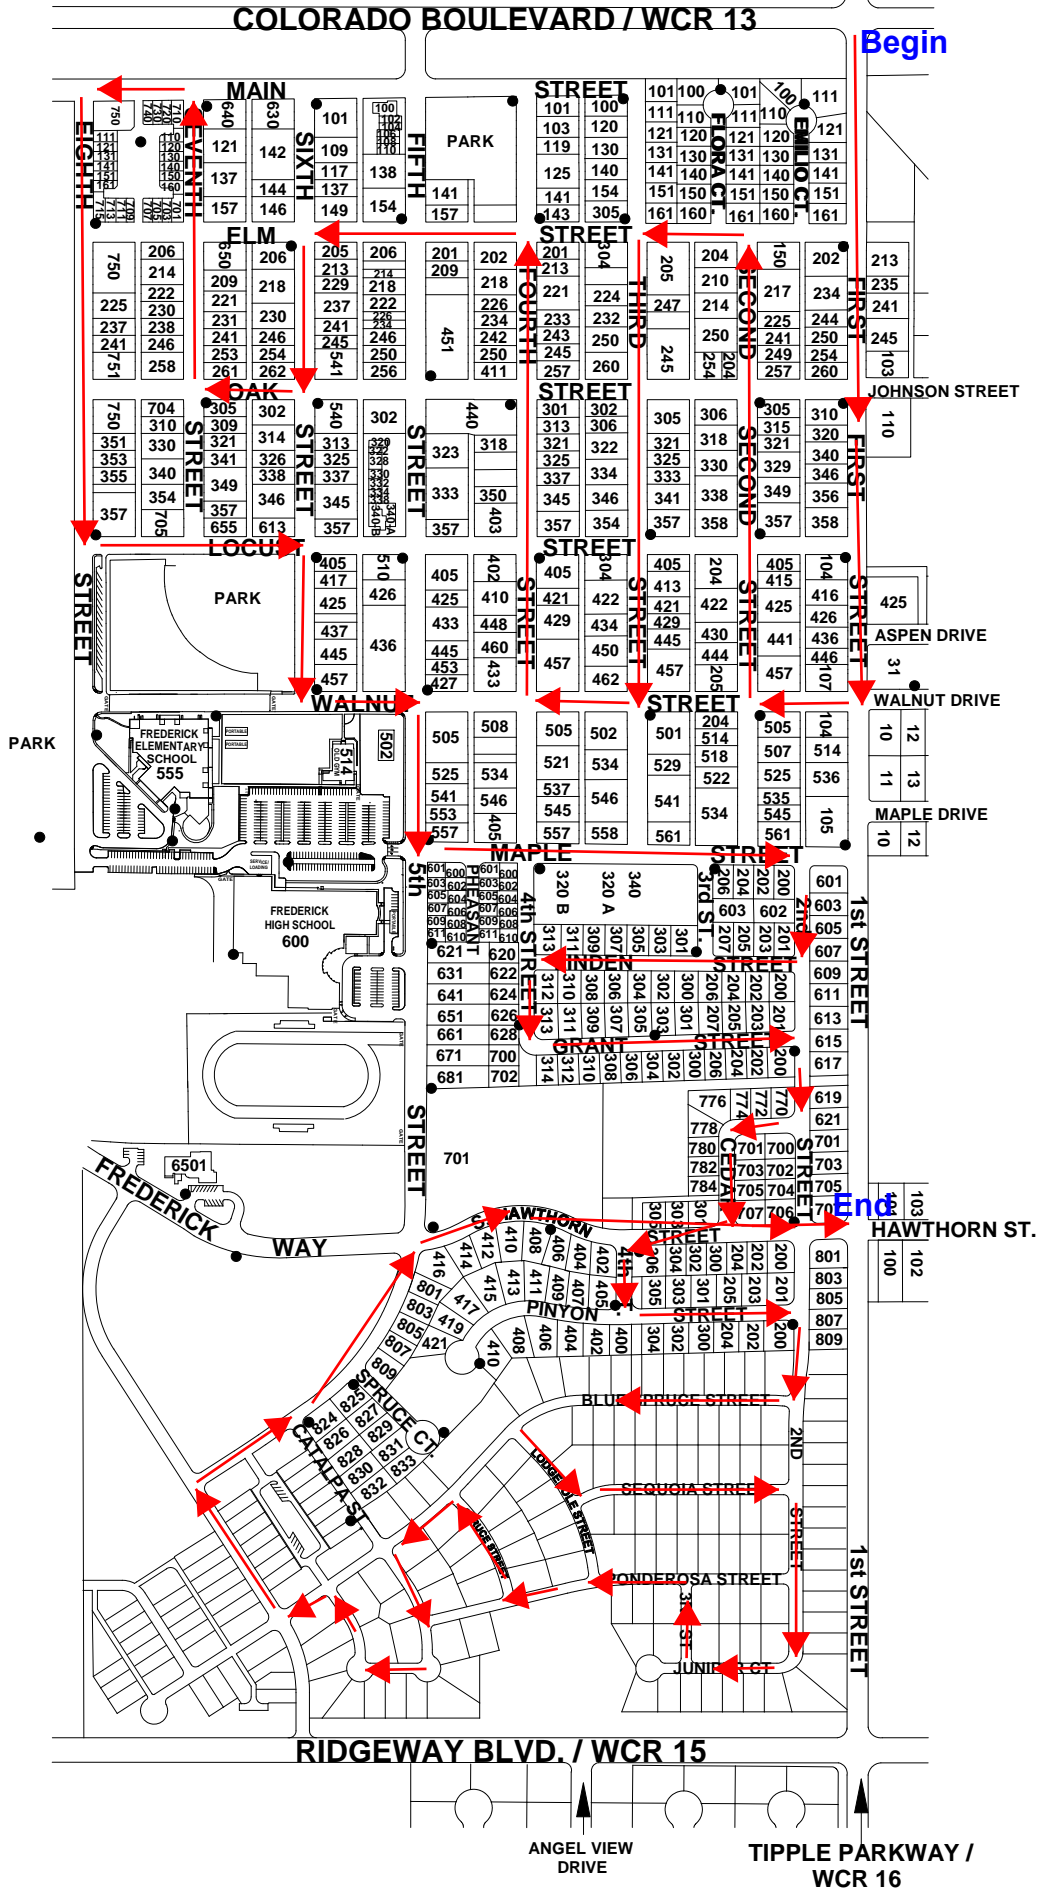

Old Town Frederick & Carriage Hills

TIPPLE PARKWAY /
WCR 16

12/19 B 1/3