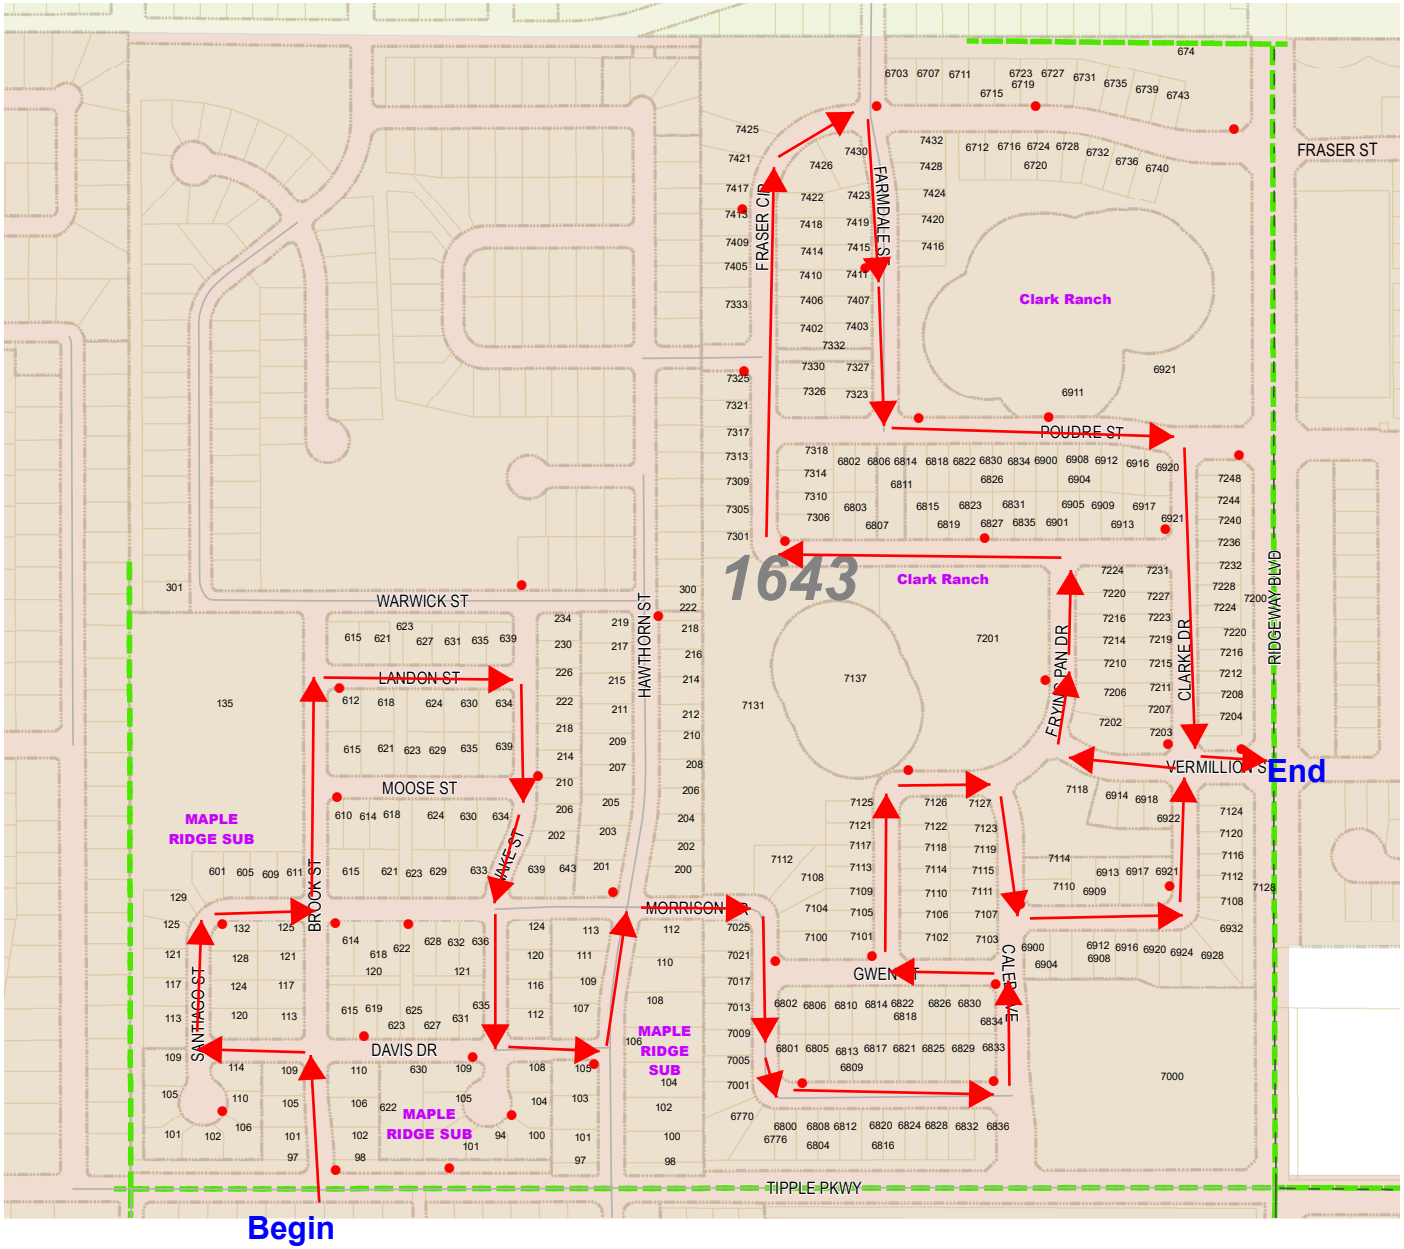

Maple Ridge II & Clark Ranch

12/19 B 2/3