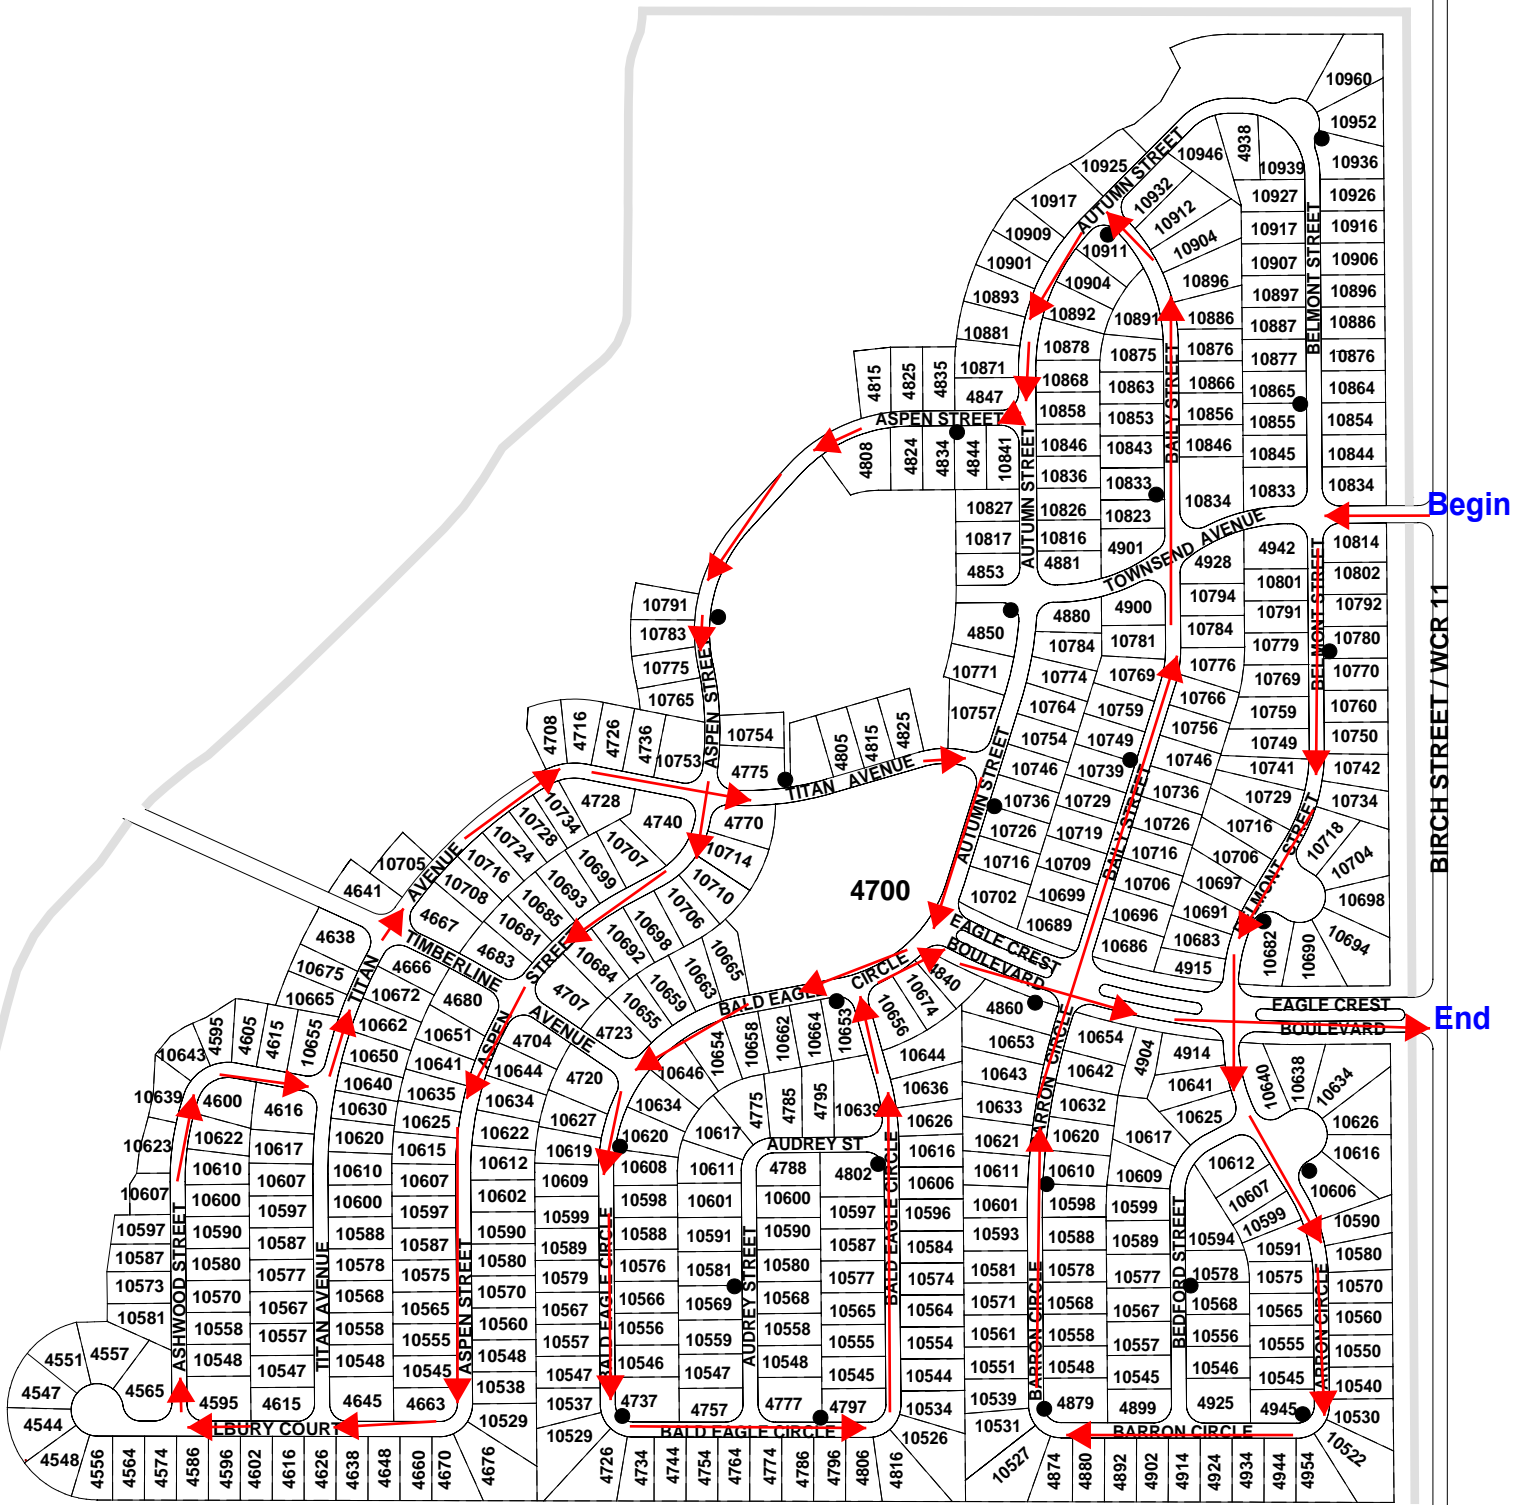

Eagle Crest

12/19 C 1/4

FIRESTONE BOULEVARD / WCR 24