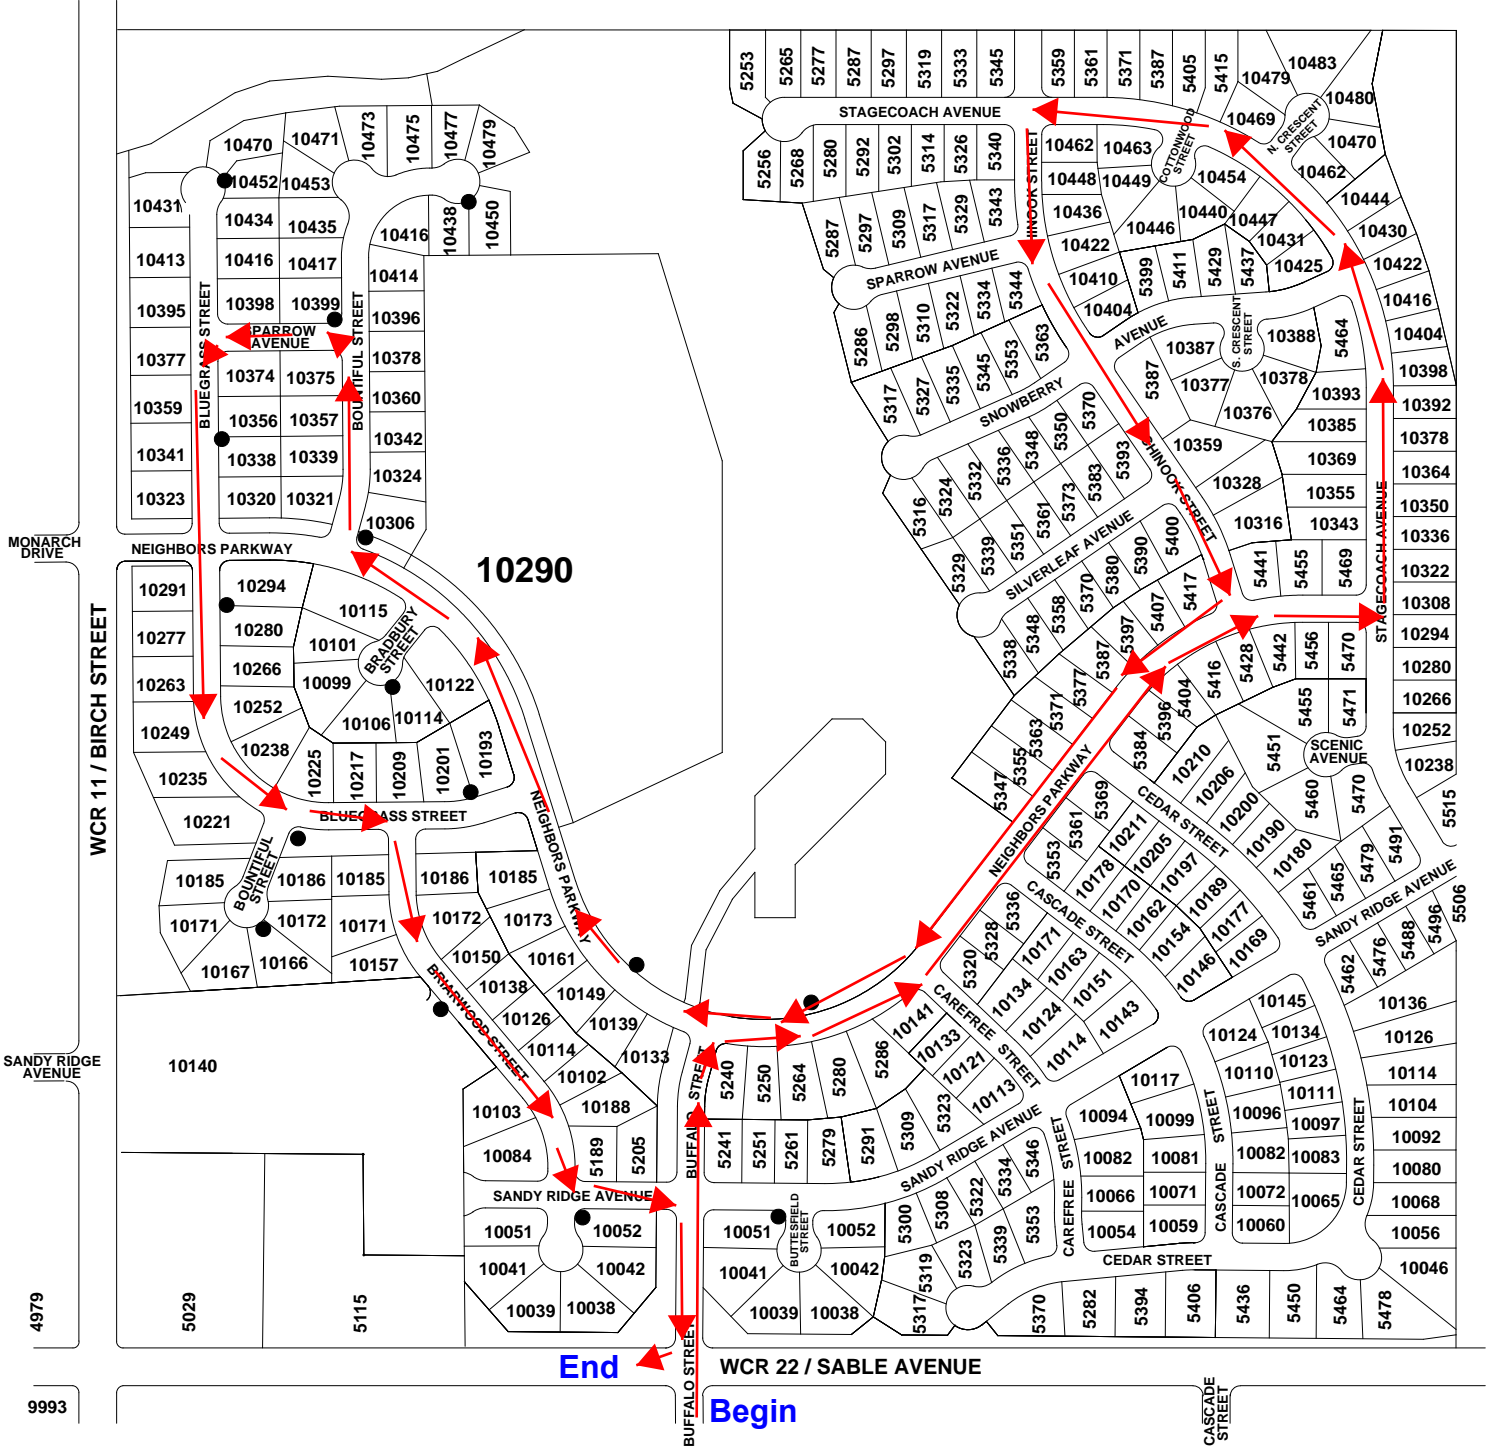

Neighbors Pointe

12/19 C 3/4