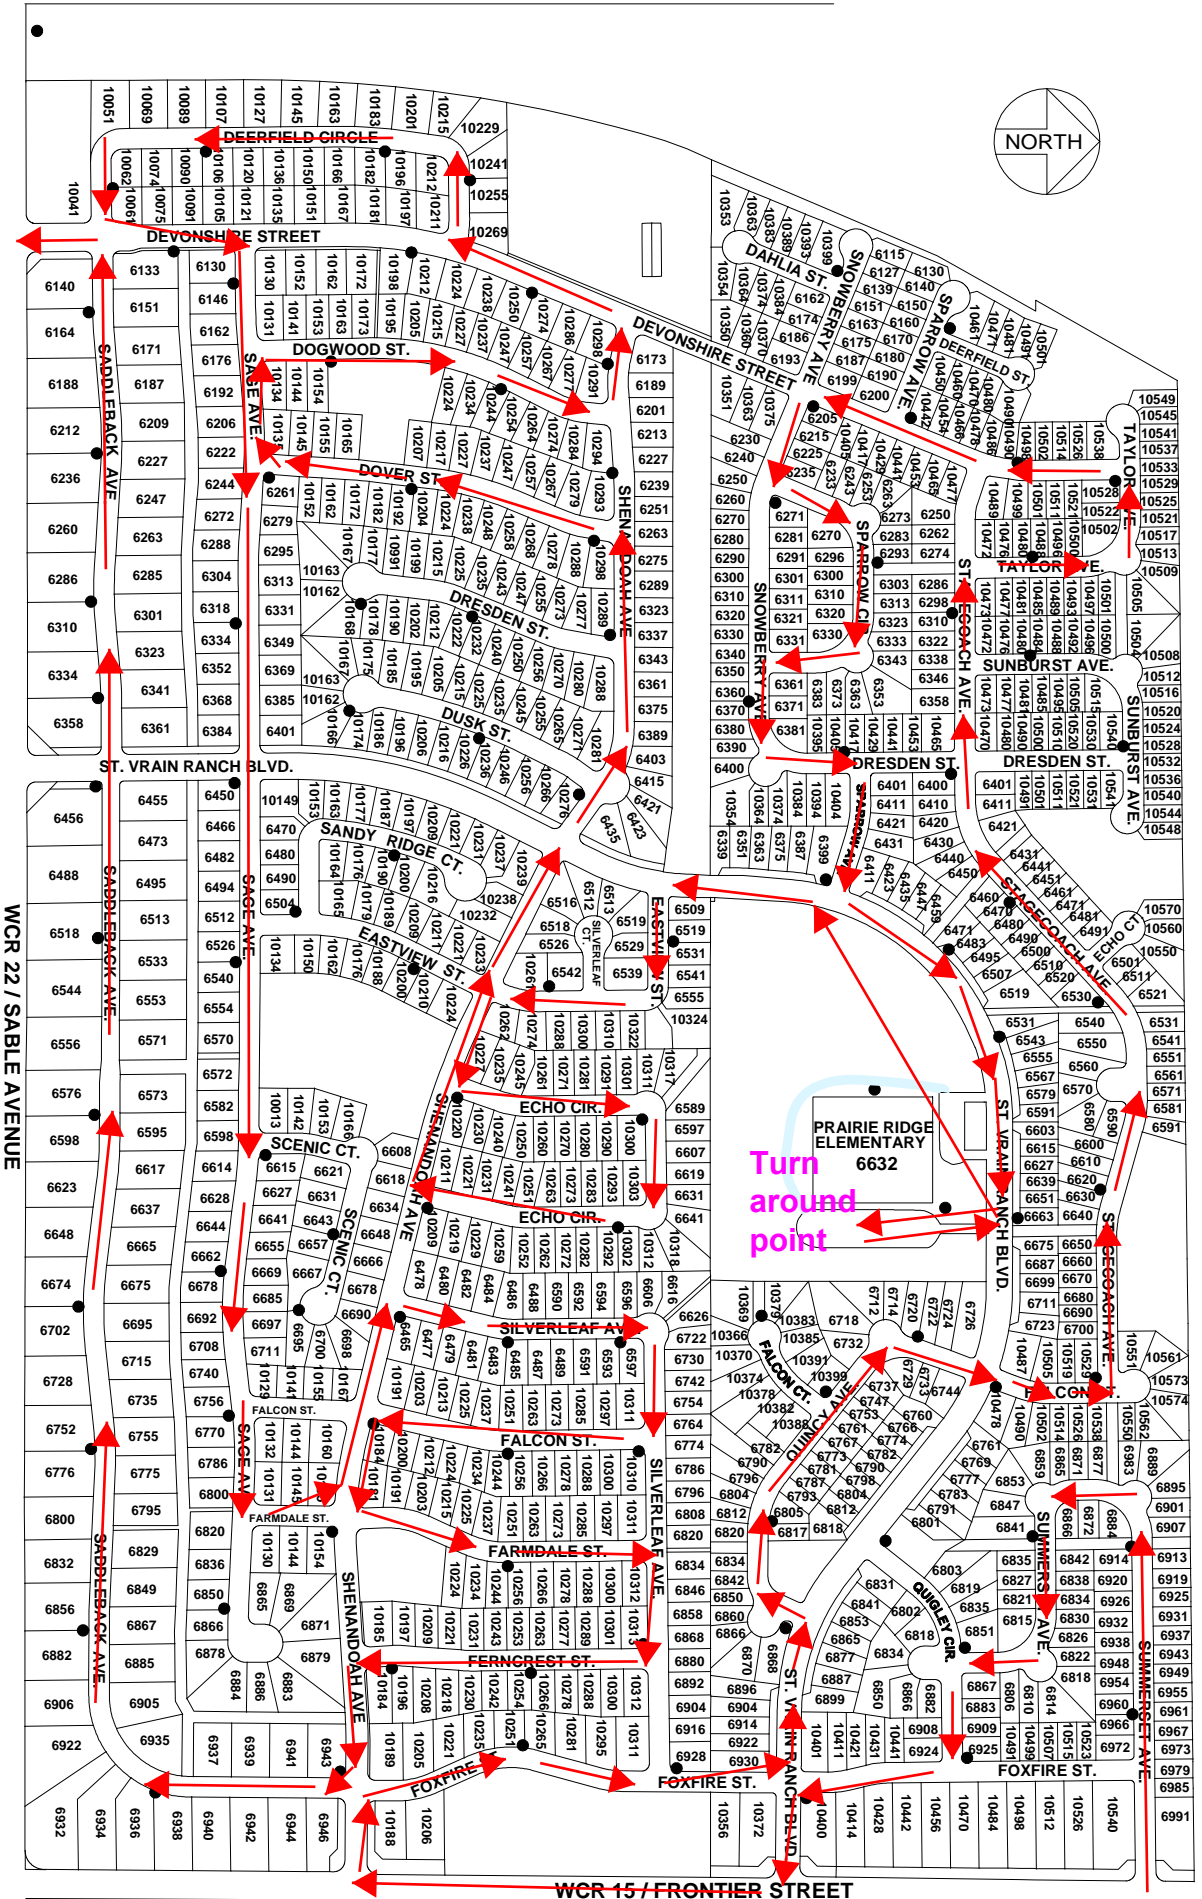

COAL RIDGE MIDDLE SCHOOL

EMERGENCY ACCESS

PARK

Begin

FIRESTONE BOULEVARD - WCR 24

FRONTIER STREET - WCR 15

End

# Ridgecrest and St. Vrain

# 12/19 A 2/2

WCR 13 / COLORADO BLVD.

End

Turn around point

Start

# Old Town Frederick & Carriage Hills

TIPPLE PARKWAY /  
WCR 16