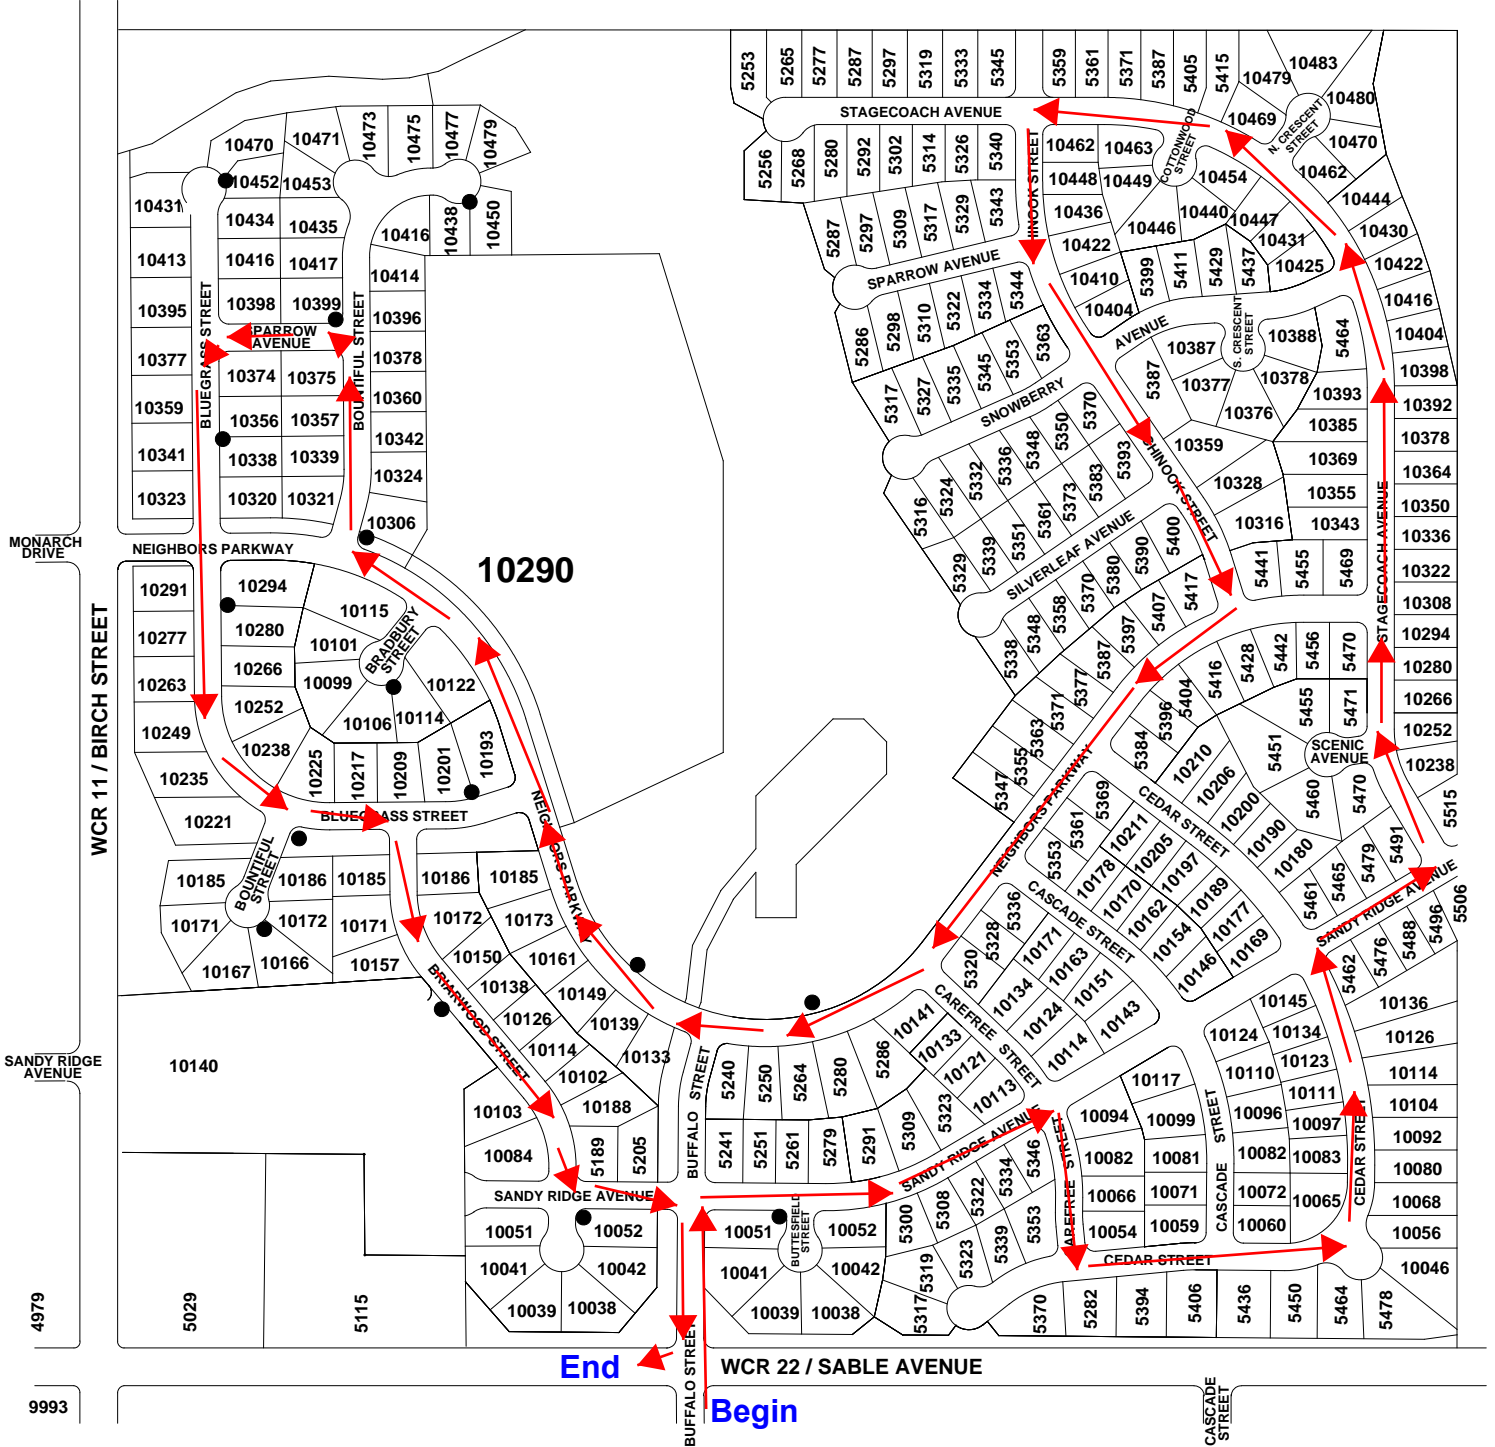

Eagle Crest

12/19 C 1/4

FIRESTONE BOULEVARD / WCR 24

Monarch

12/19 C 2/4

Neighbors Pointe

12/19 C 3/4

Stoneridge

12/19 C 4/4