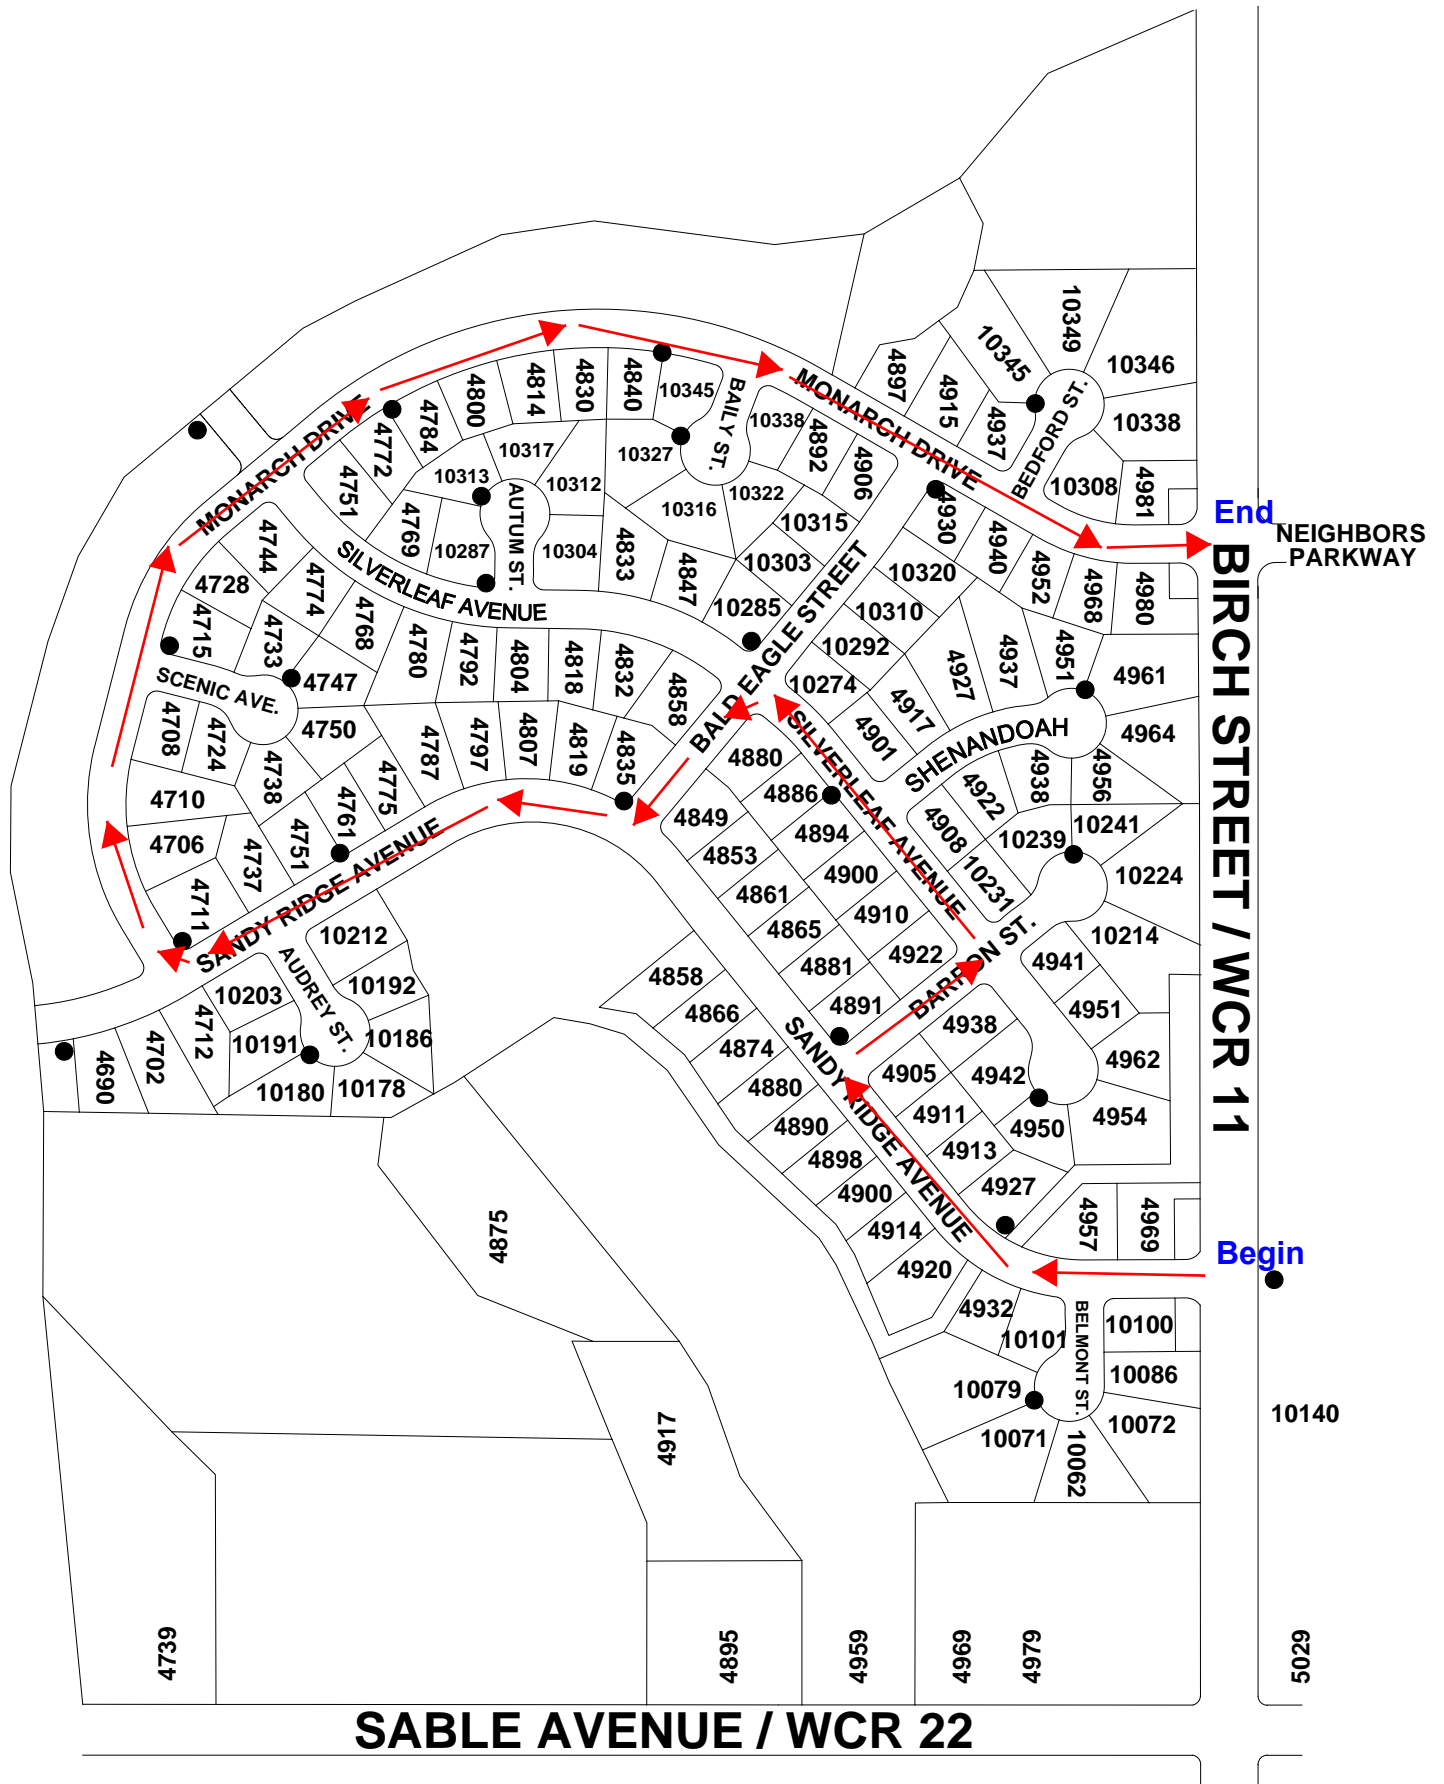

Eagle Crest

12/19 C 1/4

FIRESTONE BOULEVARD / WCR 24

Monarch

12/19 C 2/4

Neighbors Pointe

12/19 C 3/4

Stoneridge

12/19 C 4/4