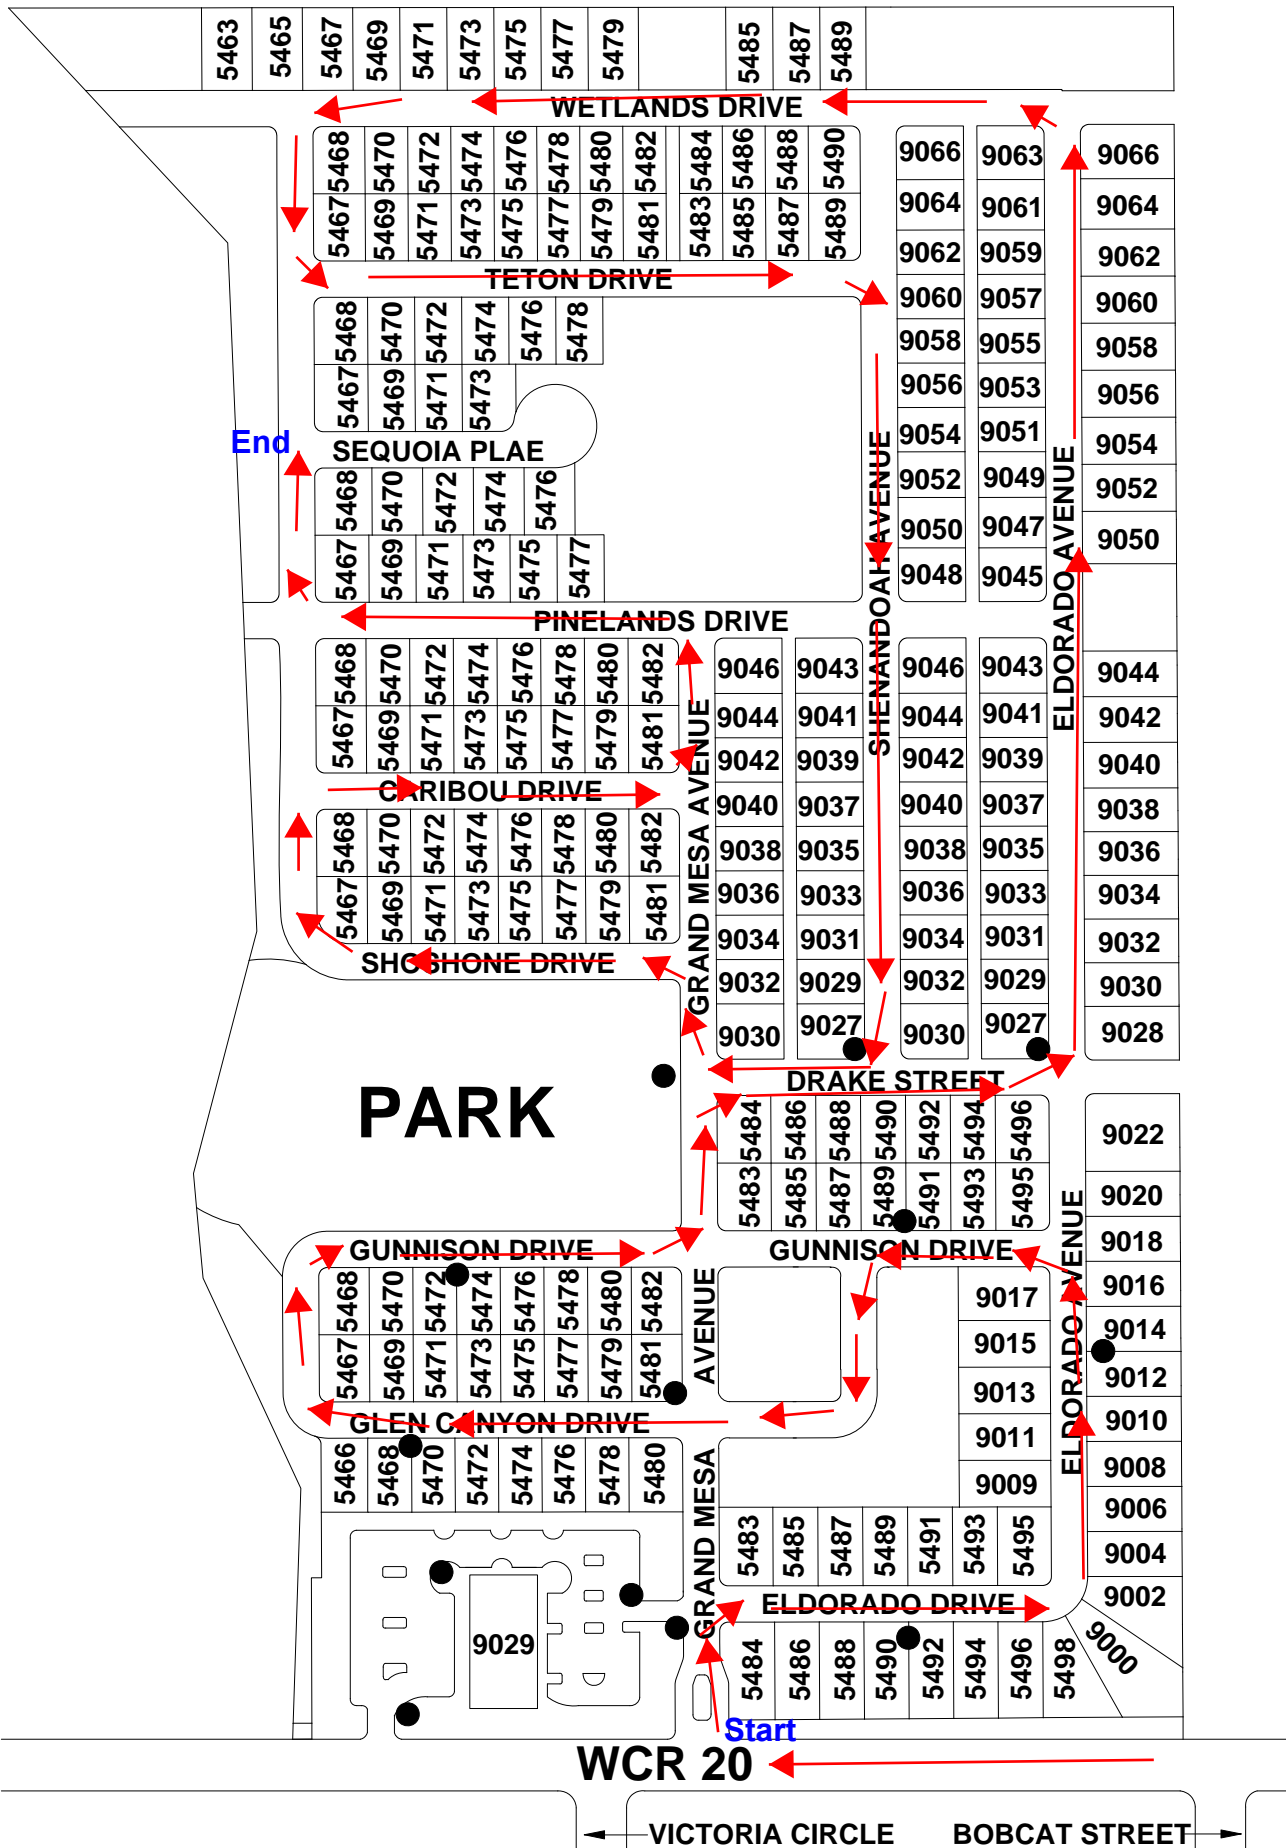

No Name Creek

12/19 A 3/5

WCR 13 / COLORADO BOULEVARD

WCR 20

BOBCAT STREET

SHETLAND DRIVE

5800

5830

Begin

End

SANDPIPER

1975

5975

WCR 20

Begin

End

WESTVIEW SUB

GLEN CREIGHTON

COLORADO HIGHWAY 52

Savannah

12/19 B 4/5

Begin

WCR 15

End

COLO. HIGHWAY 52

Silverstone

Del Rey
(Victoria Circle)

12/19 C 1/5

Fox Run

12/19 C 2/5

Eagle Valley

12/19 C 4/5