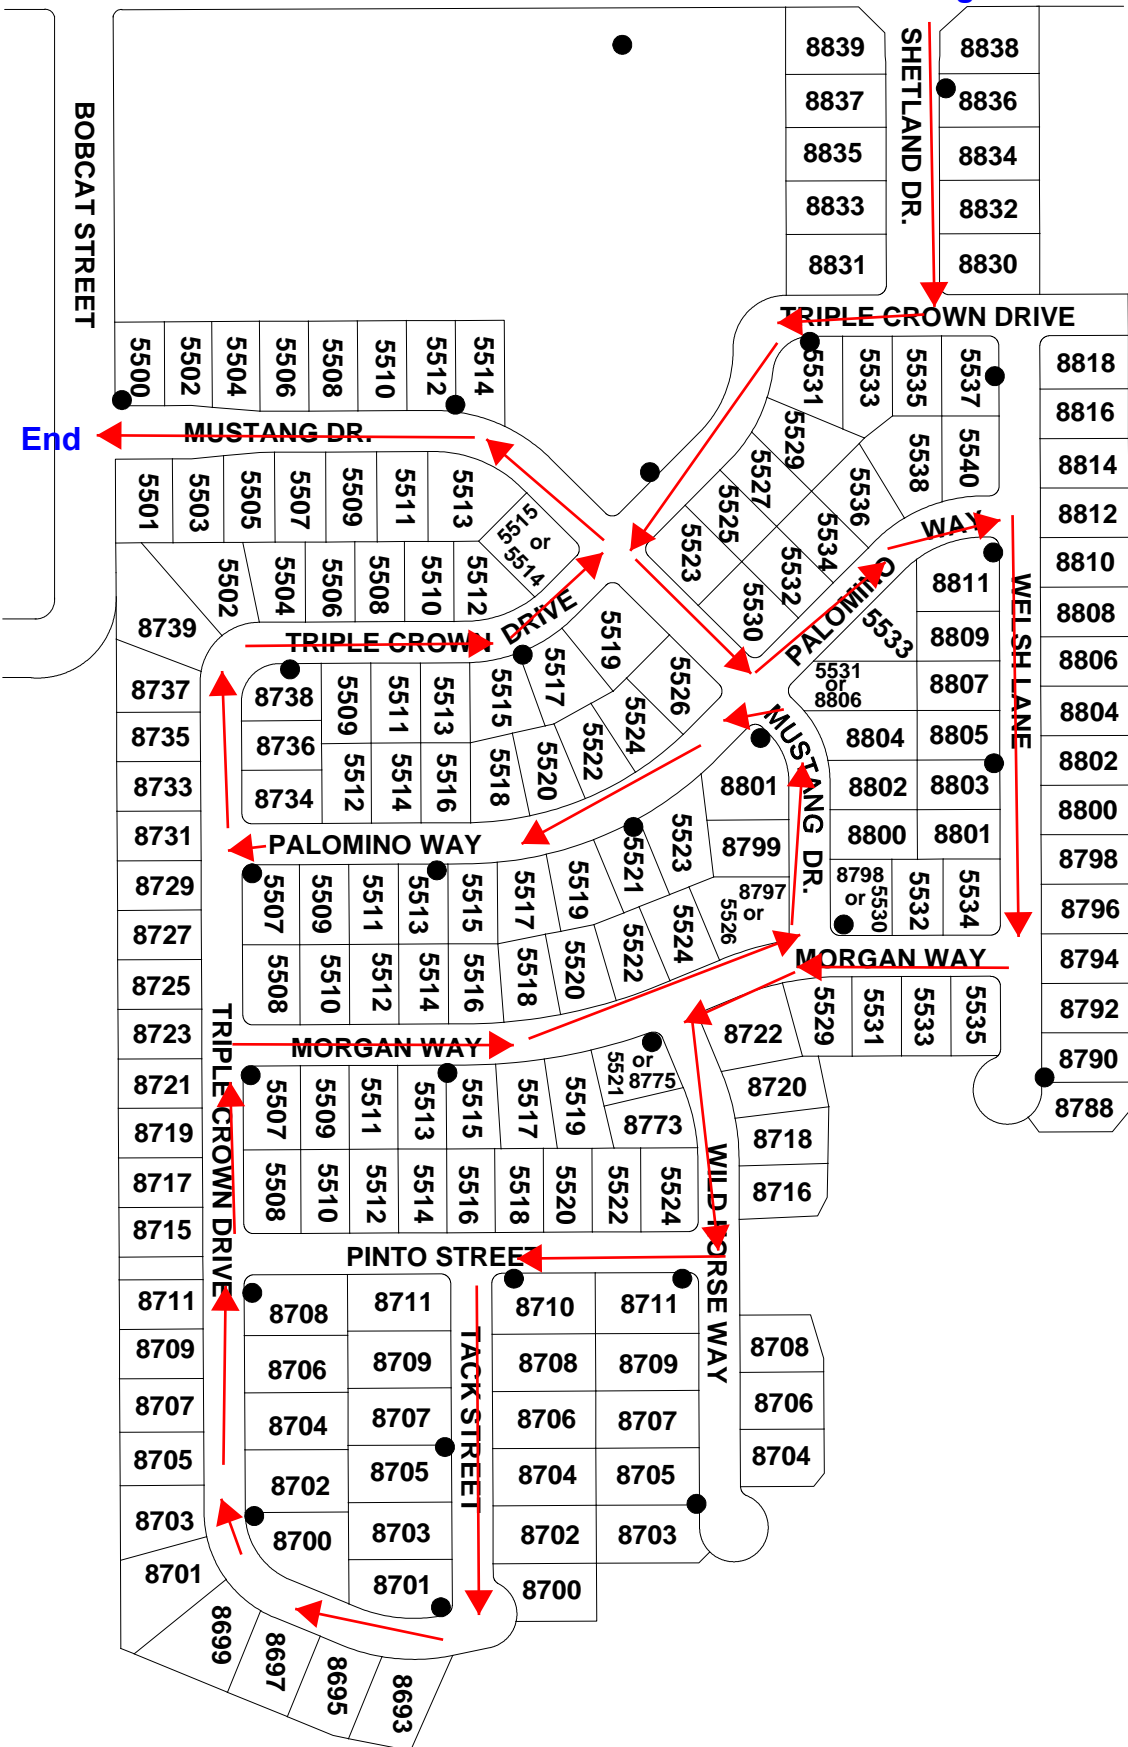

No Name Creek

12/19 A 3/5

WCR 13 / COLORADO BOULEVARD

WCR 20

BOBCAT STREET

SHETLAND DRIVE

5800

5830

Begin

End

SANDPIPER

1975

5975

WCR 20

Begin

End

WESTVIEW SUB

GLEN CREIGHTON

COLORADO HIGHWAY 52

Savannah

12/19 B 4/5

Begin

WCR 15

End

COLO. HIGHWAY 52

Silverstone

Del Rey
(Victoria Circle)

12/19 C 1/5

Fox Run

12/19 C 2/5

Eagle Valley

12/19 C 4/5