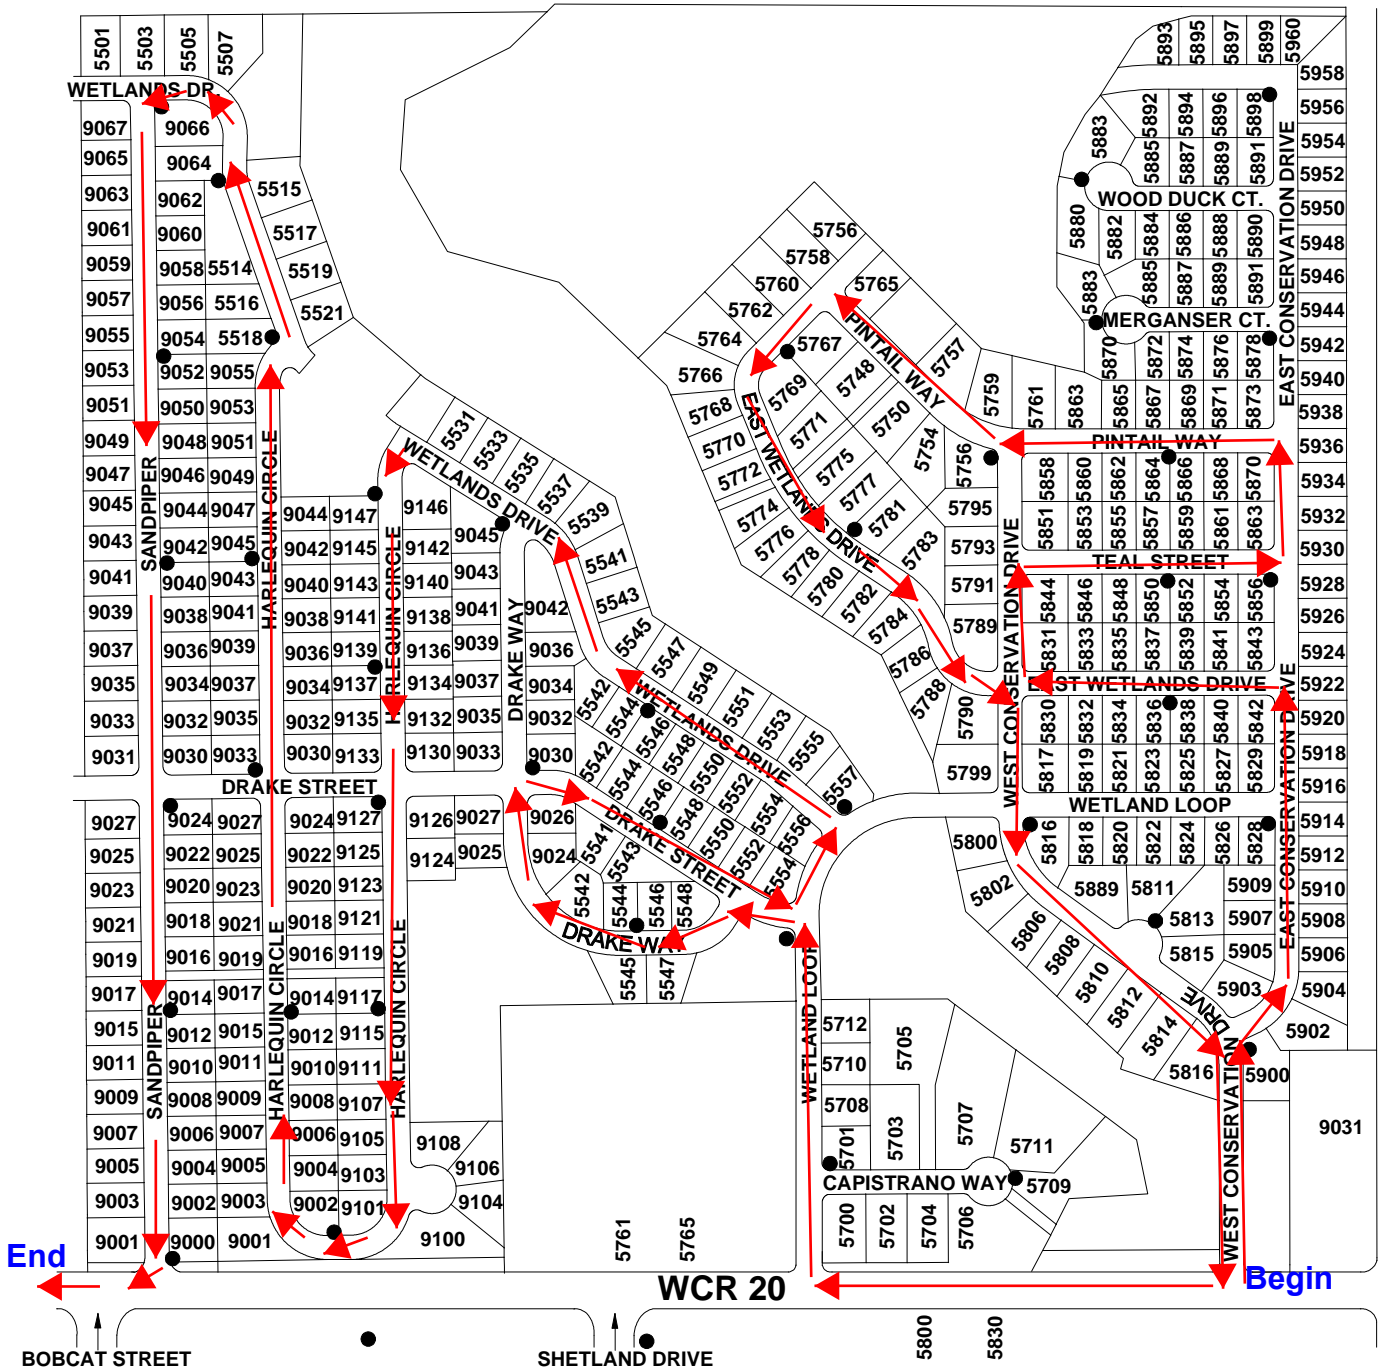

No Name Creek

12/19 A 3/5

WCR 13 / COLORADO BOULEVARD

WCR 20

BOBCAT STREET

SHETLAND DRIVE

5800

5830

Begin

End

SANDPIPER

1975

5975

WCR 20

Begin

End

WESTVIEW SUB

GLEN CREIGHTON

COLORADO HIGHWAY 52

Savannah

12/19 B 4/5

Begin

WCR 15

End

COLO. HIGHWAY 52

Silverstone

Del Rey
(Victoria Circle)

12/19 C 1/5

Fox Run

12/19 C 2/5

Eagle Valley

12/19 C 4/5