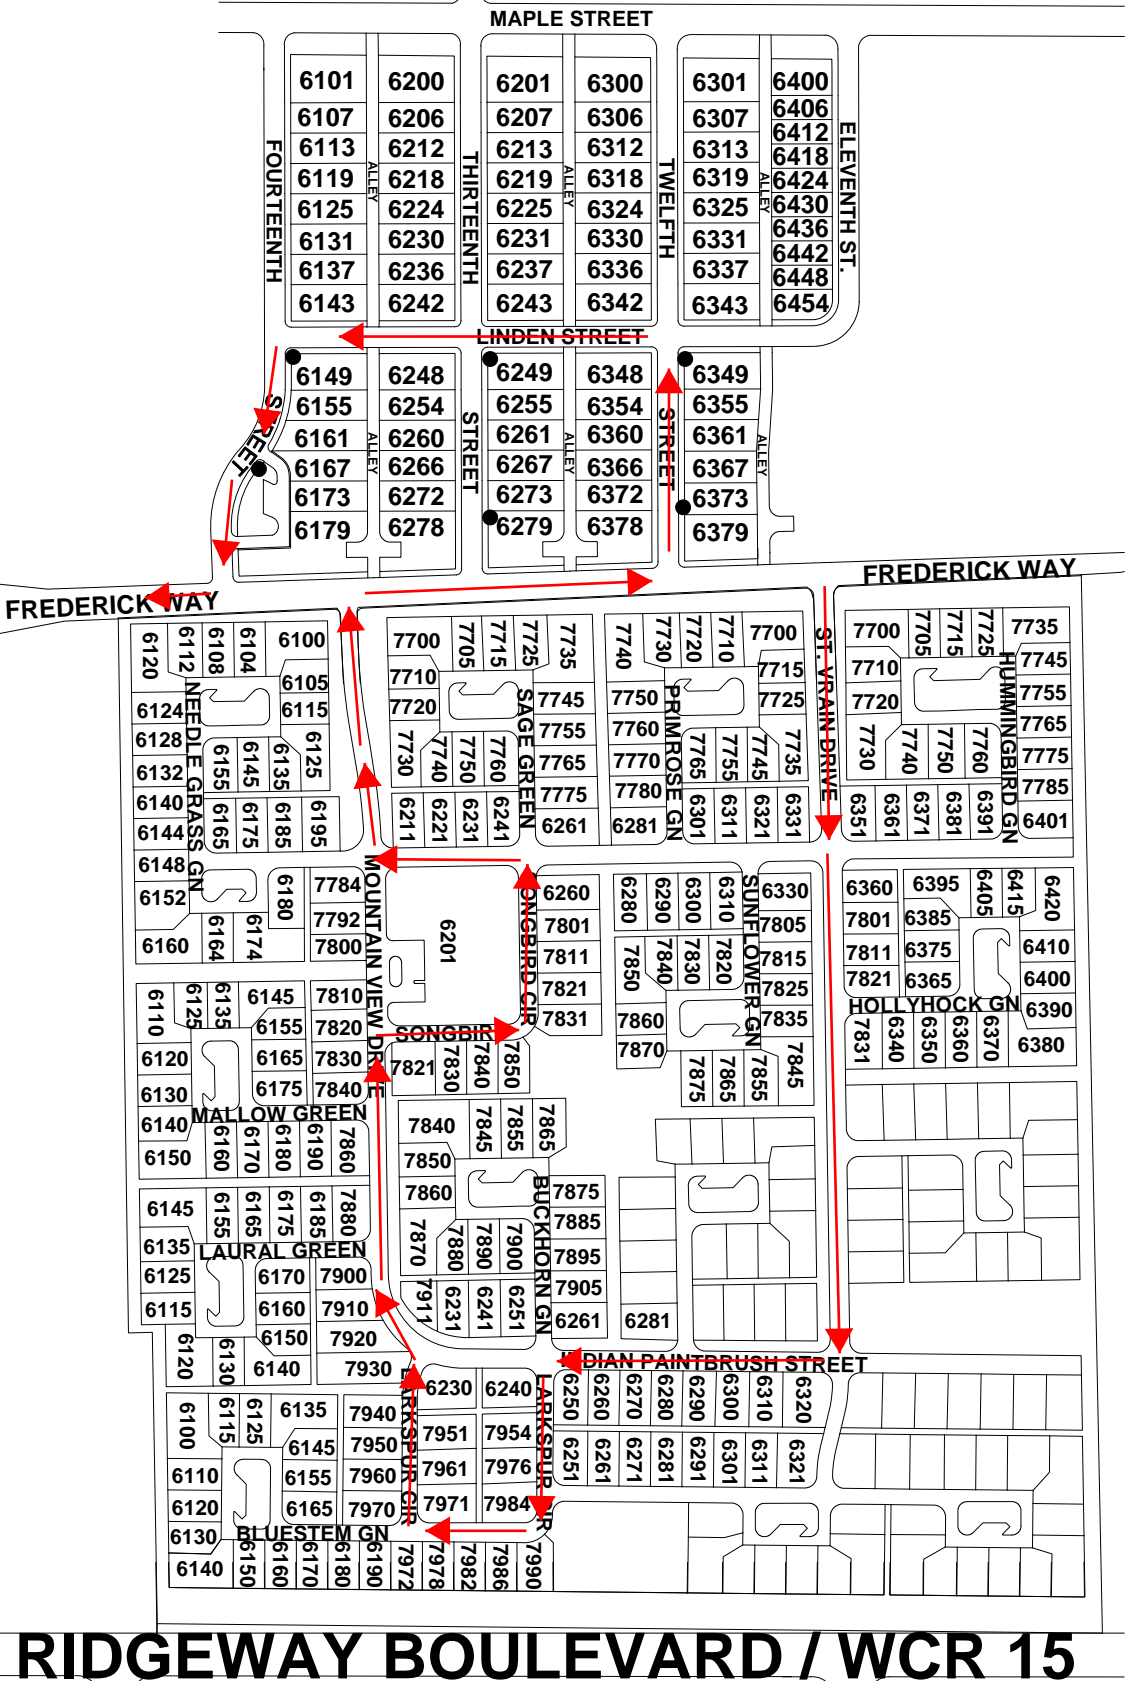

No Name Creek

12/19 A 3/5

WCR 13 / COLORADO BOULEVARD

WCR 20

BOBCAT STREET

SHETLAND DRIVE

5800

5830

Begin

End

SANDPIPER

1975

5975

WCR 20

Begin

End

WESTVIEW SUB

GLEN CREIGHTON

COLORADO HIGHWAY 52

Savannah

12/19 B 4/5

Begin

WCR 15

End

COLO. HIGHWAY 52

Silverstone

Del Rey
(Victoria Circle)

12/19 C 1/5

Fox Run

12/19 C 2/5

Eagle Valley

12/19 C 4/5