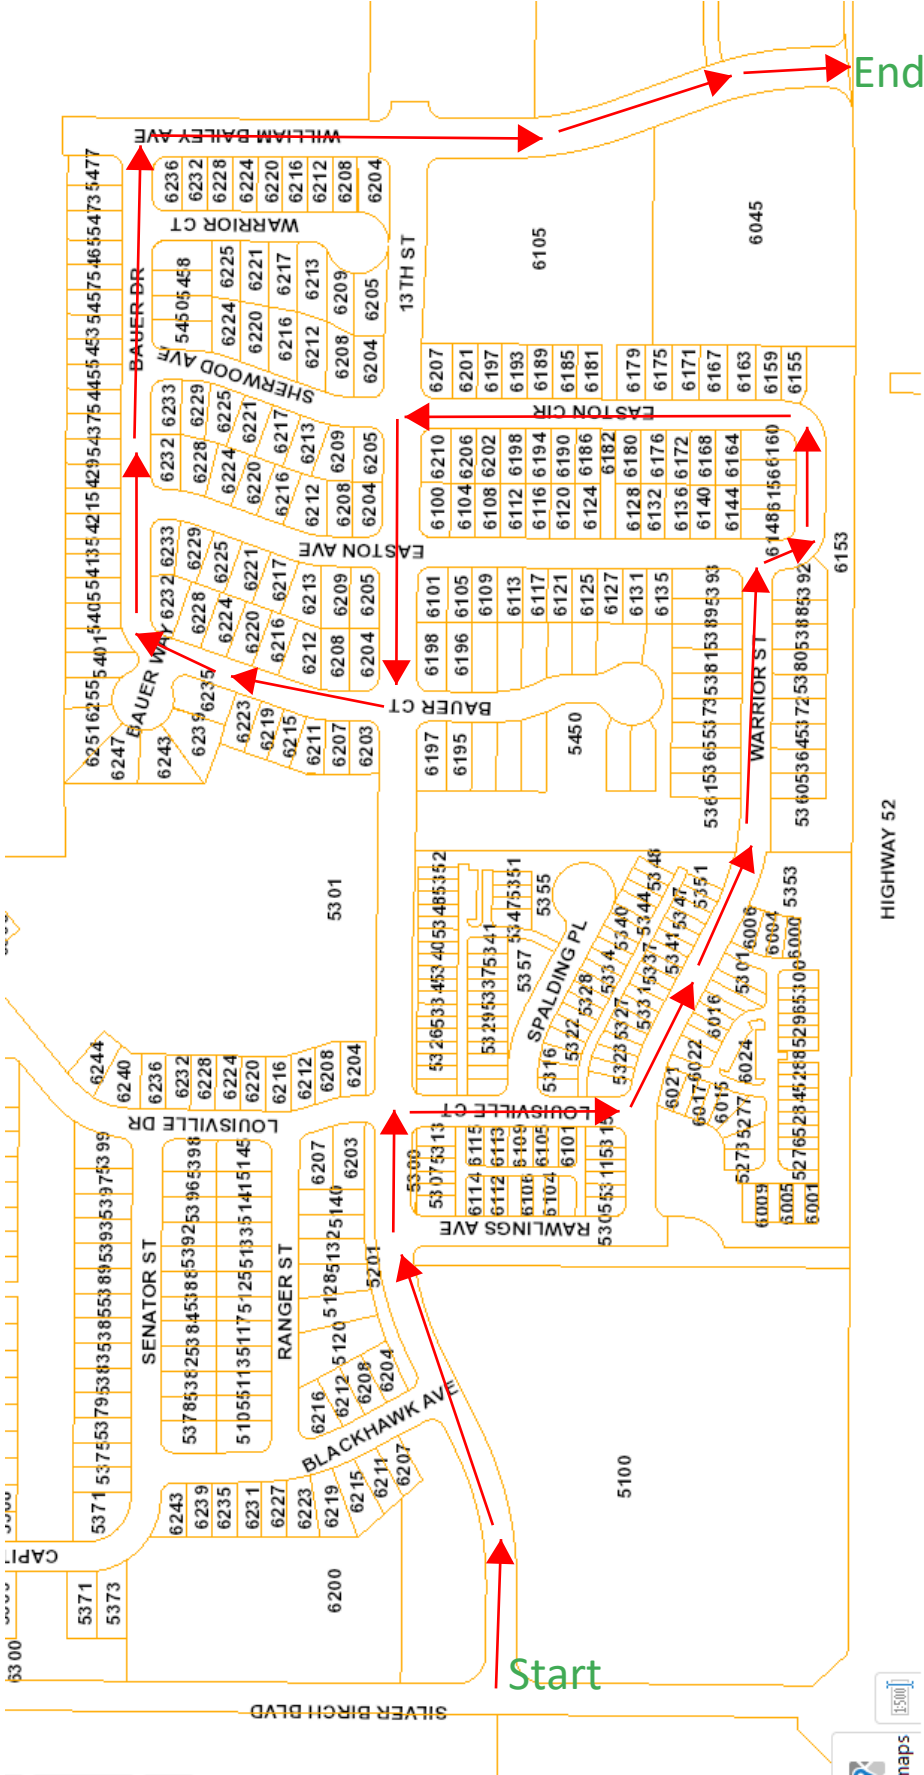

No Name Creek

12/19 A 3/5

WCR 13 / COLORADO BOULEVARD

WCR 20

BOBCAT STREET

SHETLAND DRIVE

5800

5830

Begin

End

SANDPIPER

1975

5975

WCR 20

Begin

End

WESTVIEW SUB

GLEN CREIGHTON

COLORADO HIGHWAY 52

Savannah

12/19 B 4/5

Begin

WCR 15

End

COLO. HIGHWAY 52

Silverstone

Del Rey
(Victoria Circle)

12/19 C 1/5

Fox Run

12/19 C 2/5

Eagle Valley

12/19 C 4/5