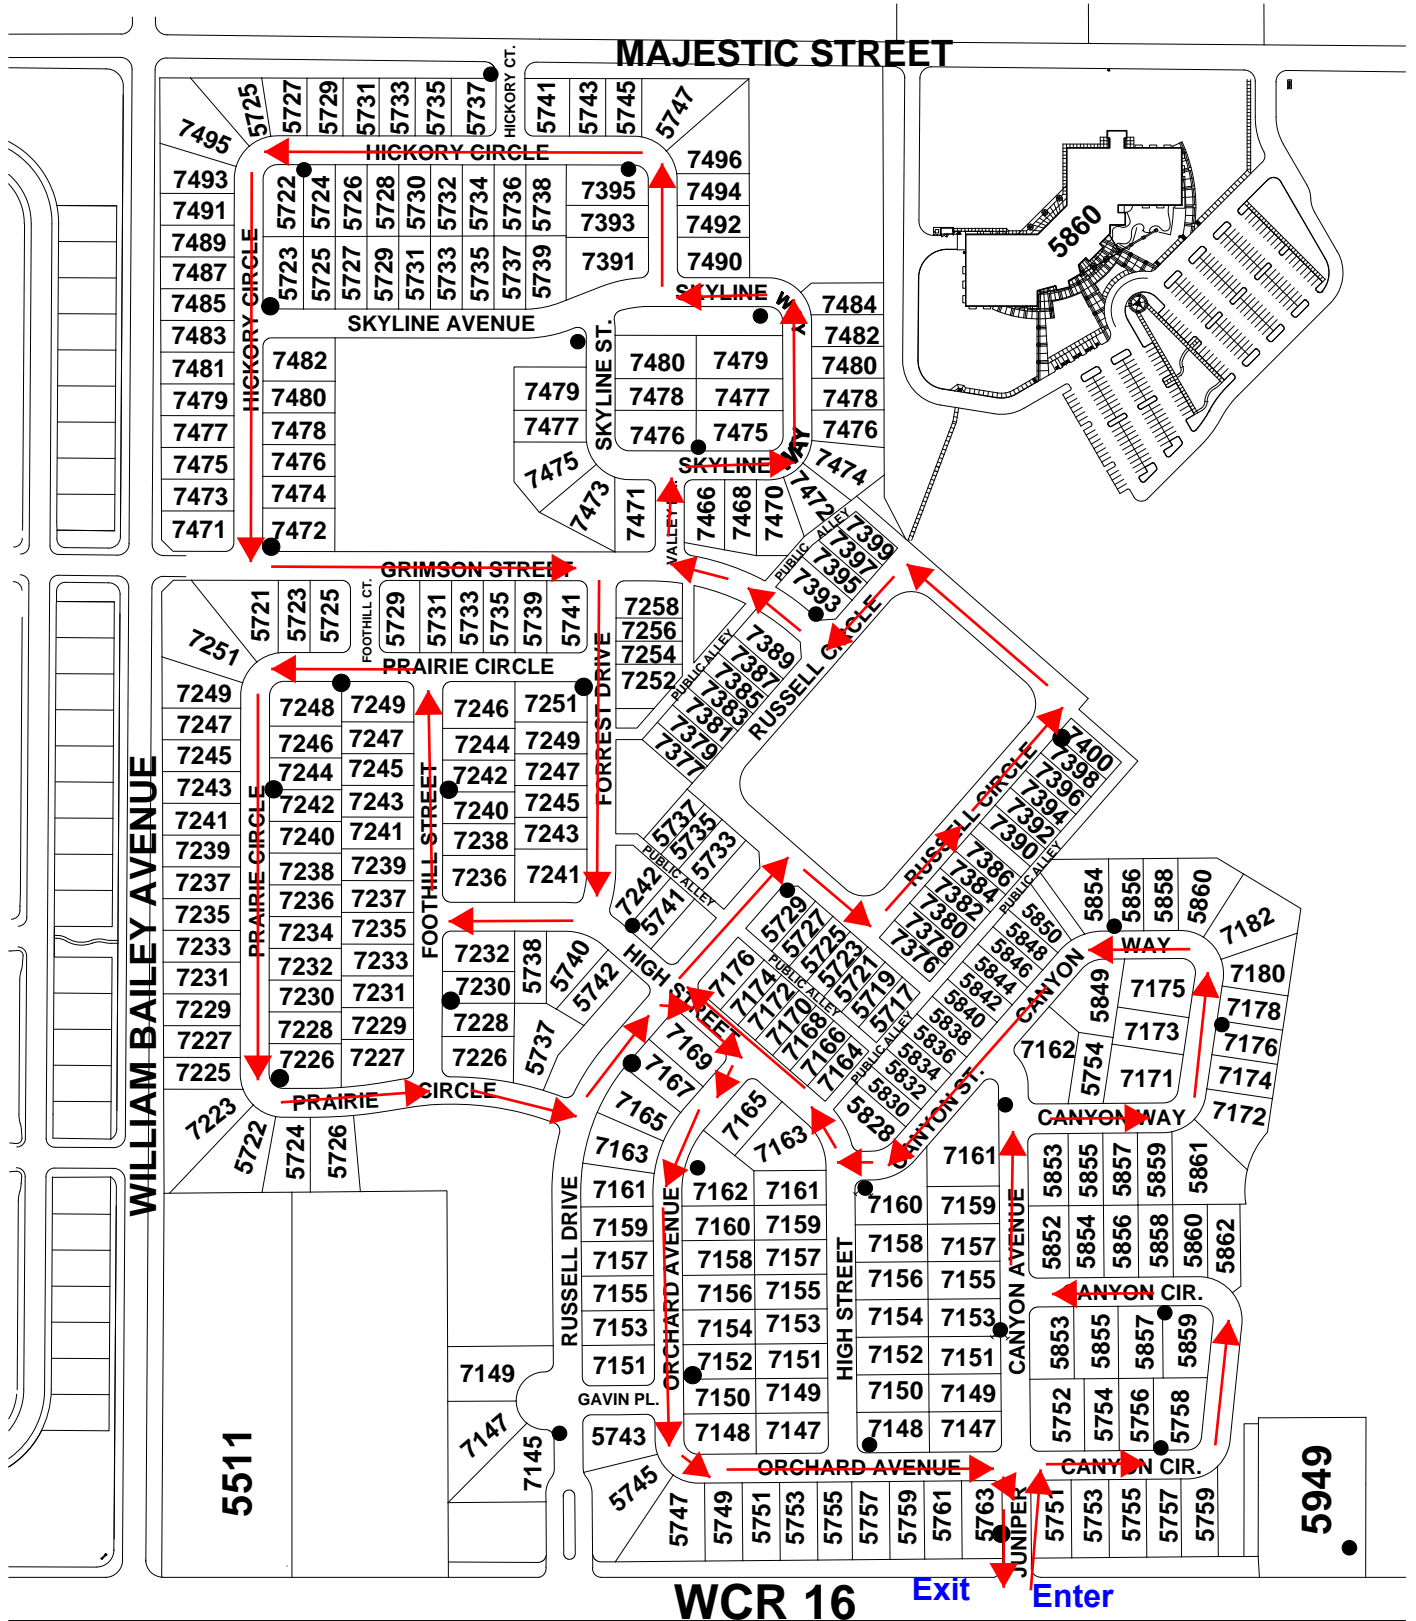

No Name Creek

12/19 A 3/5

WCR 13 / COLORADO BOULEVARD

WCR 20

BOBCAT STREET

SHETLAND DRIVE

5800

5830

Begin

End

SANDPIPER

1975

5975

WCR 20

Begin

End

WESTVIEW SUB

GLEN CREIGHTON

COLORADO HIGHWAY 52

Savannah

12/19 B 4/5

Begin

WCR 15

End

COLO. HIGHWAY 52

Silverstone

Del Rey
(Victoria Circle)

12/19 C 1/5

Fox Run

12/19 C 2/5

Eagle Valley

12/19 C 4/5