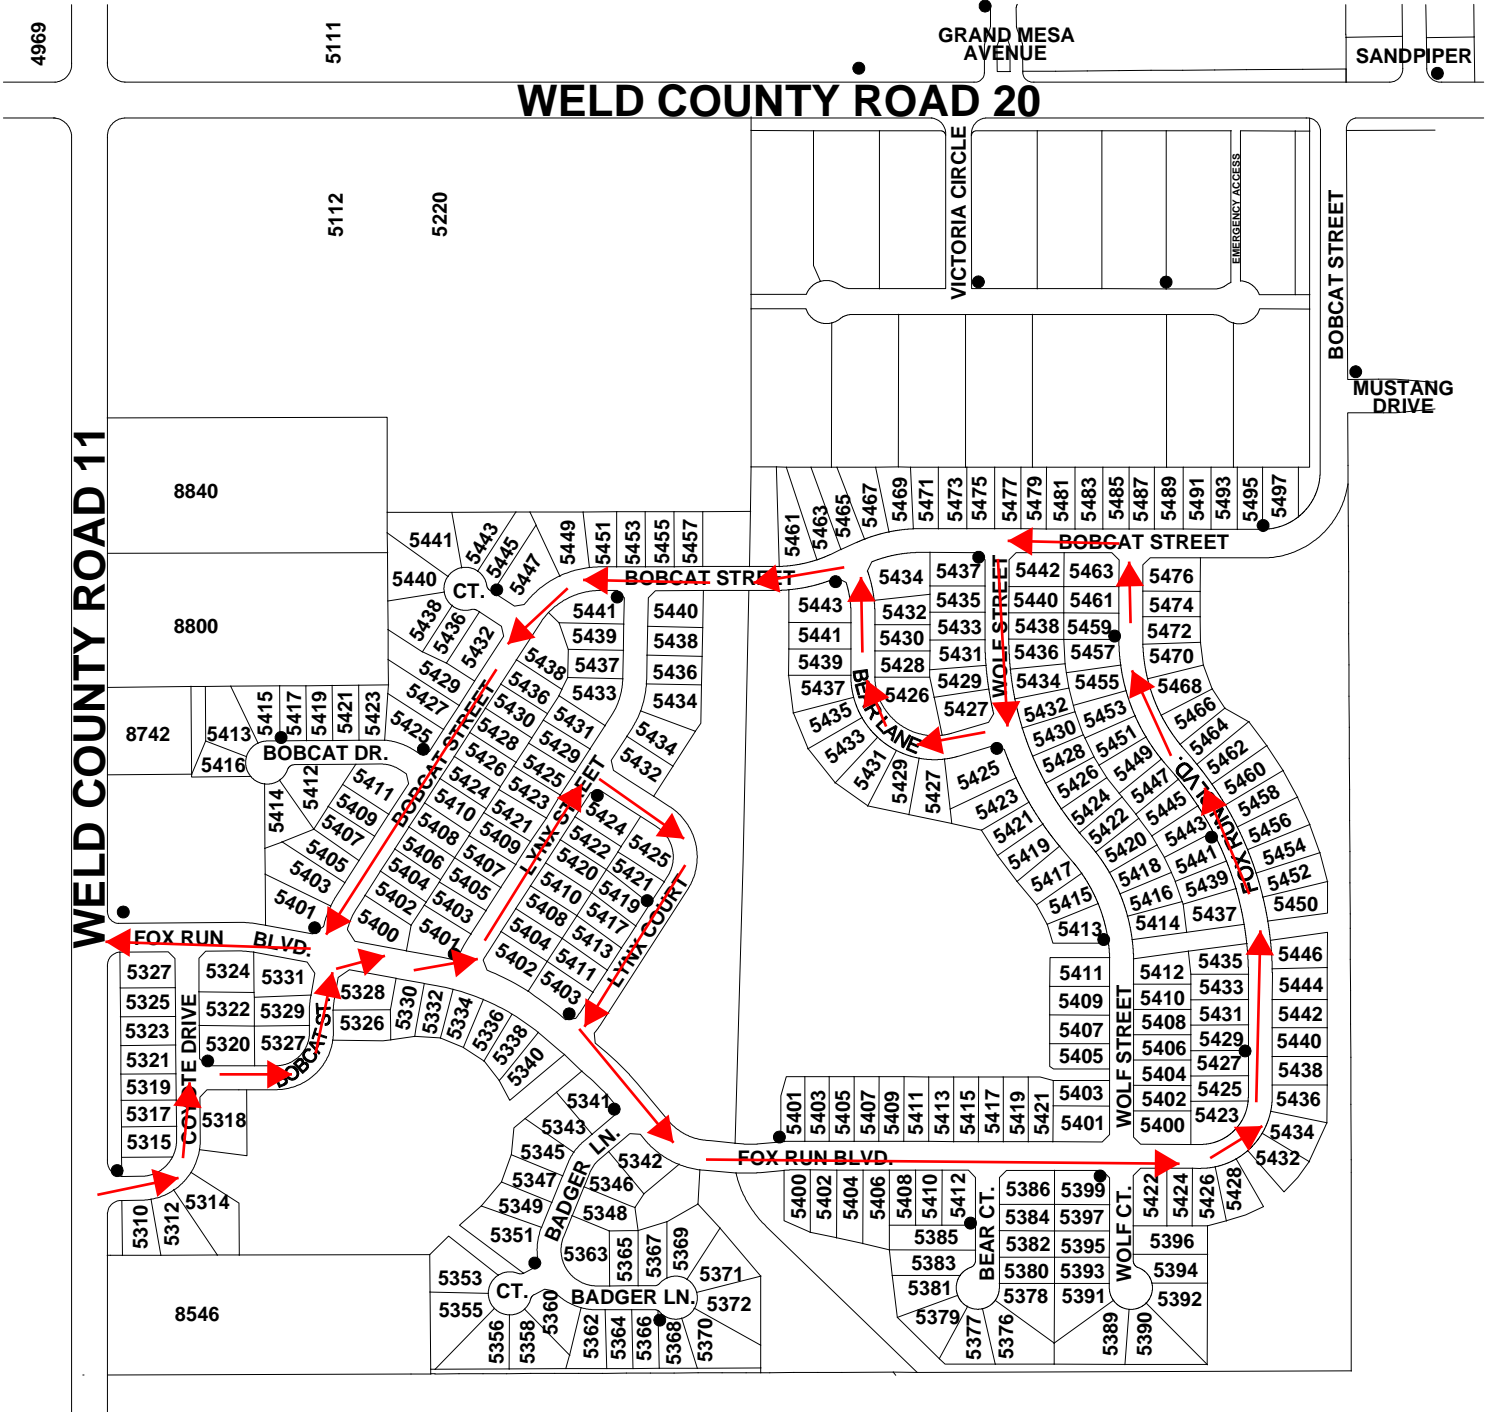

No Name Creek

12/19 A 3/5

WCR 13 / COLORADO BOULEVARD

WCR 20

BOBCAT STREET

SHETLAND DRIVE

5800

5830

Begin

End

SANDPIPER

1975

5975

WCR 20

Begin

End

WESTVIEW SUB

GLEN CREIGHTON

COLORADO HIGHWAY 52

Savannah

12/19 B 4/5

Begin

WCR 15

End

COLO. HIGHWAY 52

Silverstone

Del Rey
(Victoria Circle)

12/19 C 1/5

Fox Run

12/19 C 2/5

Eagle Valley

12/19 C 4/5