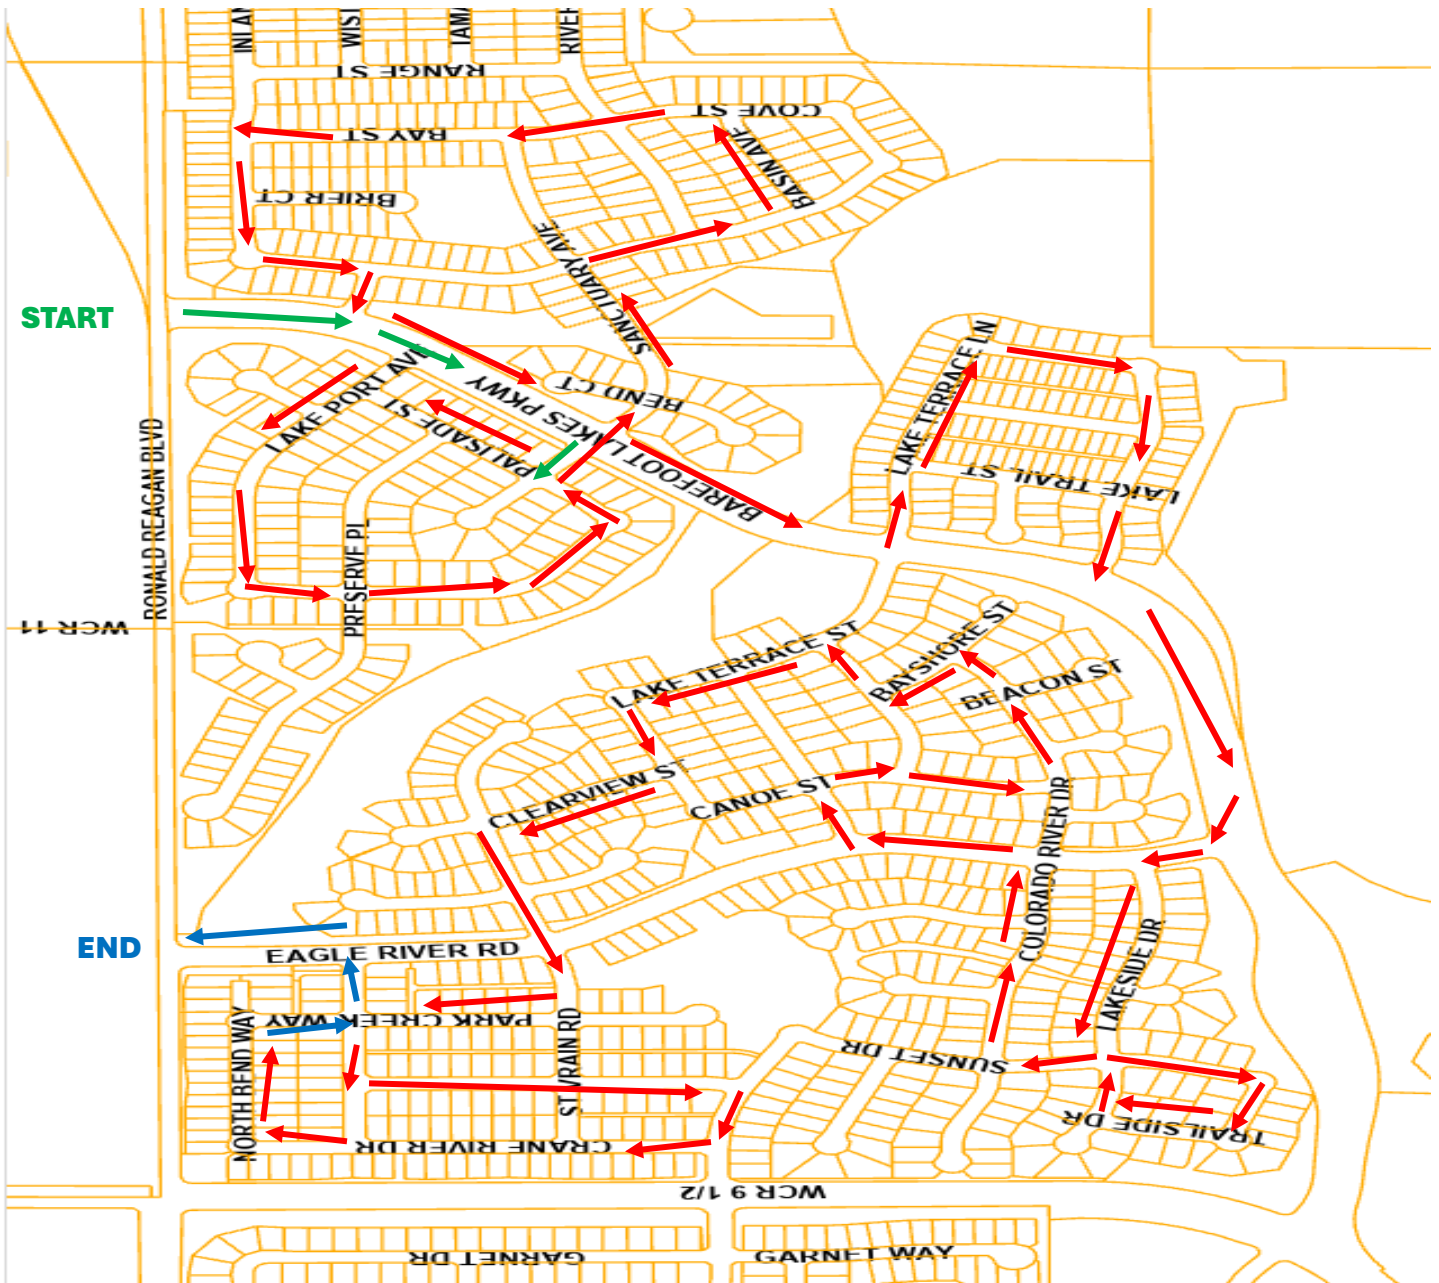

Barefoot Lakes

12/15 A 1/3

Gateway North

FIRESTONE MEADOWS

Oak Meadows

12/15 B 2/3

Rinn Valley

12/15 C 1/5

Wyndham Hill West

12/15 C 4/5

WCR 14 1/2

COLORADO STATE HIGHWAY 52

WHITEWATER DRIVE

Wyndham Hill East