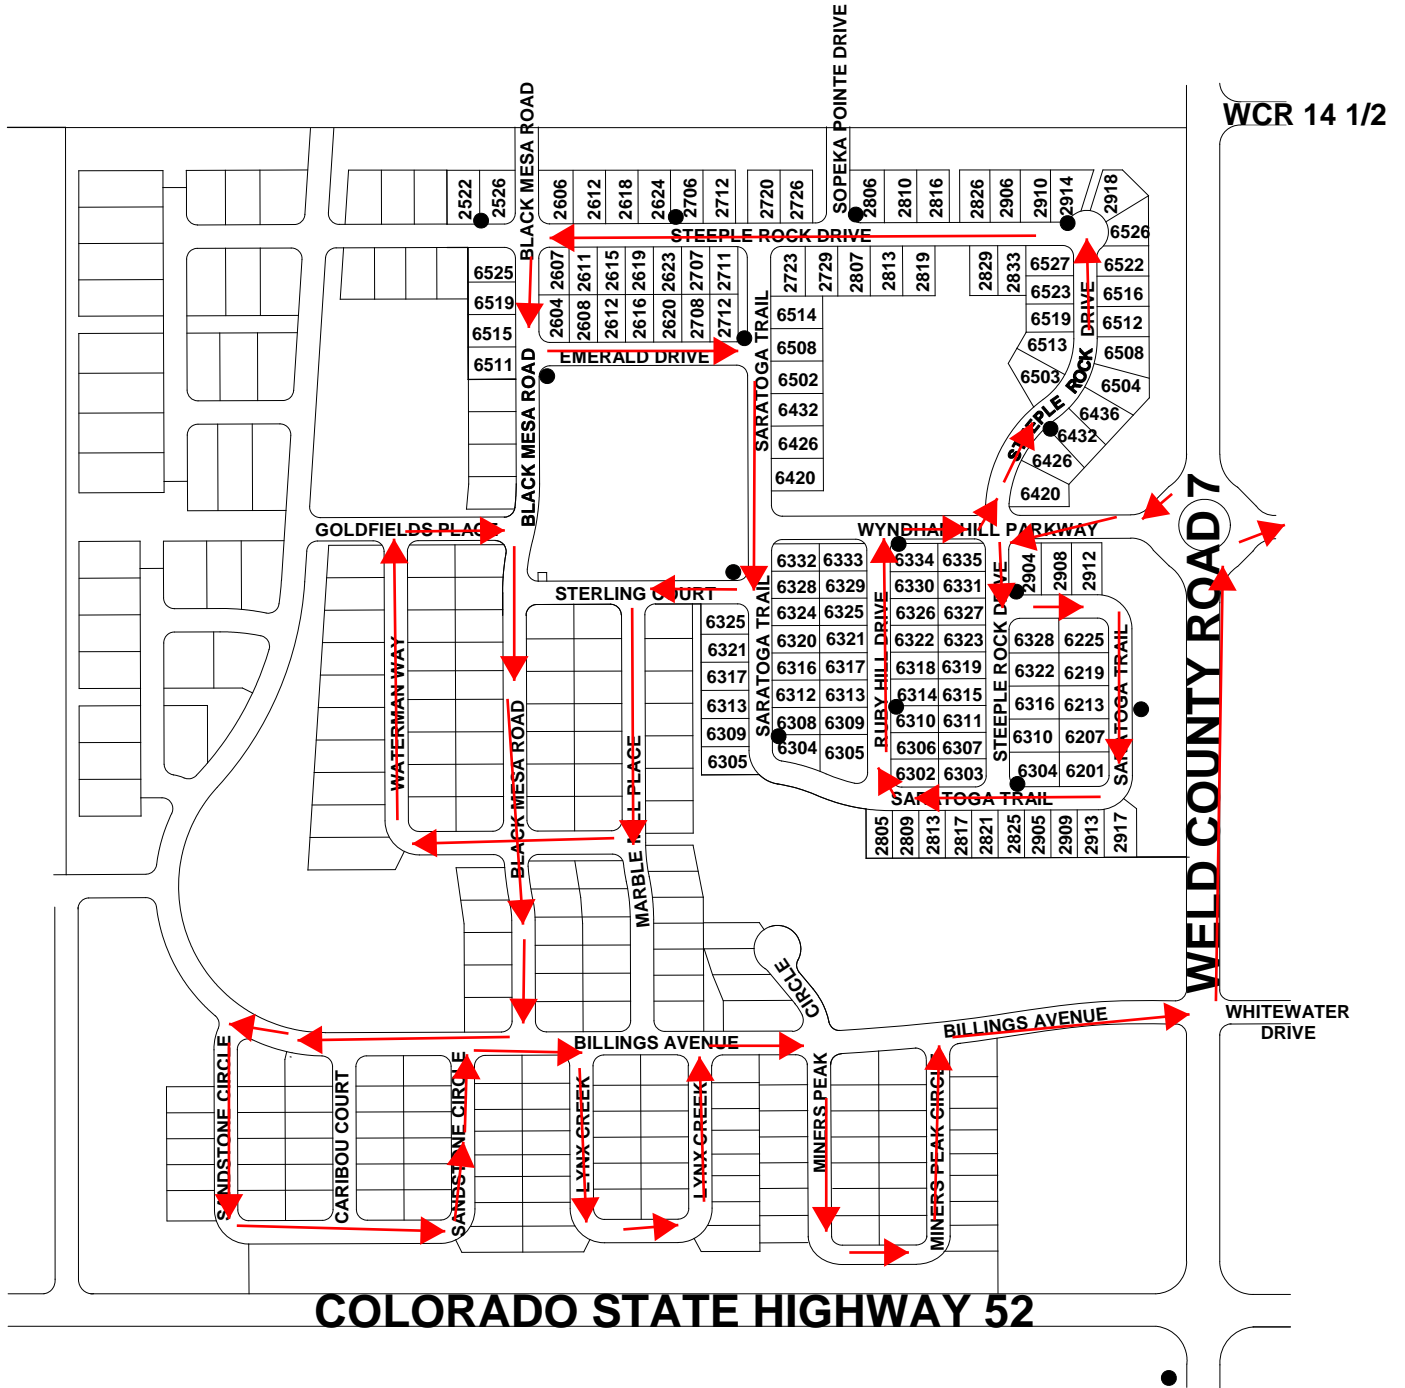

Barefoot Lakes

12/15 A 1/3

Gateway North

FIRESTONE MEADOWS

Oak Meadows

12/15 B 2/3

Rinn Valley

12/15 C 1/5

Wyndham Hill West

12/15 C 4/5

WCR 14 1/2

COLORADO STATE HIGHWAY 52

WHITEWATER DRIVE

Wyndham Hill East