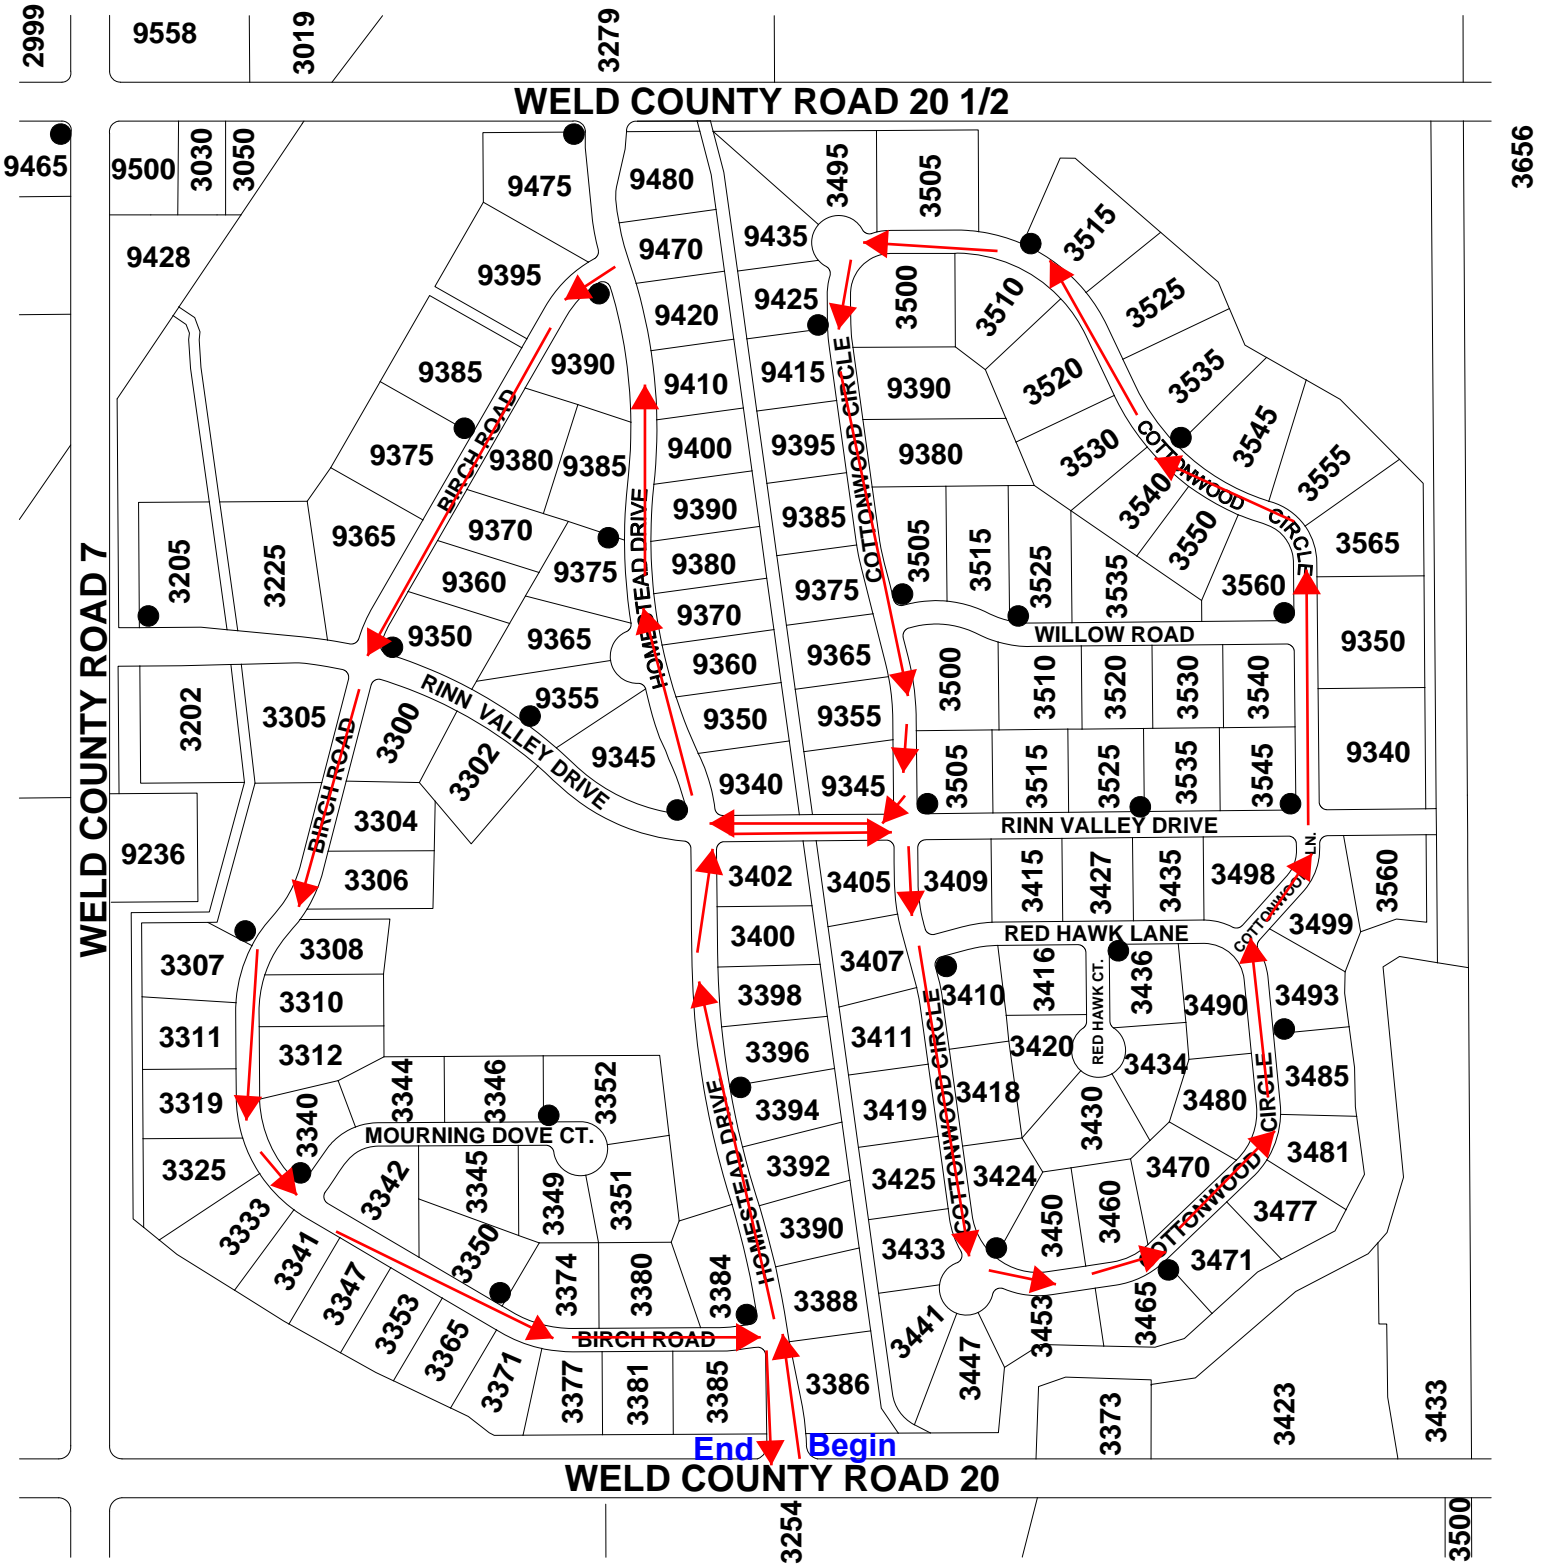

Barefoot Lakes

12/15 A 1/3

Gateway North

FIRESTONE MEADOWS

Oak Meadows

12/15 B 2/3

Rinn Valley

12/15 C 1/5

Wyndham Hill West

12/15 C 4/5

WCR 14 1/2

COLORADO STATE HIGHWAY 52

WHITEWATER DRIVE

Wyndham Hill East