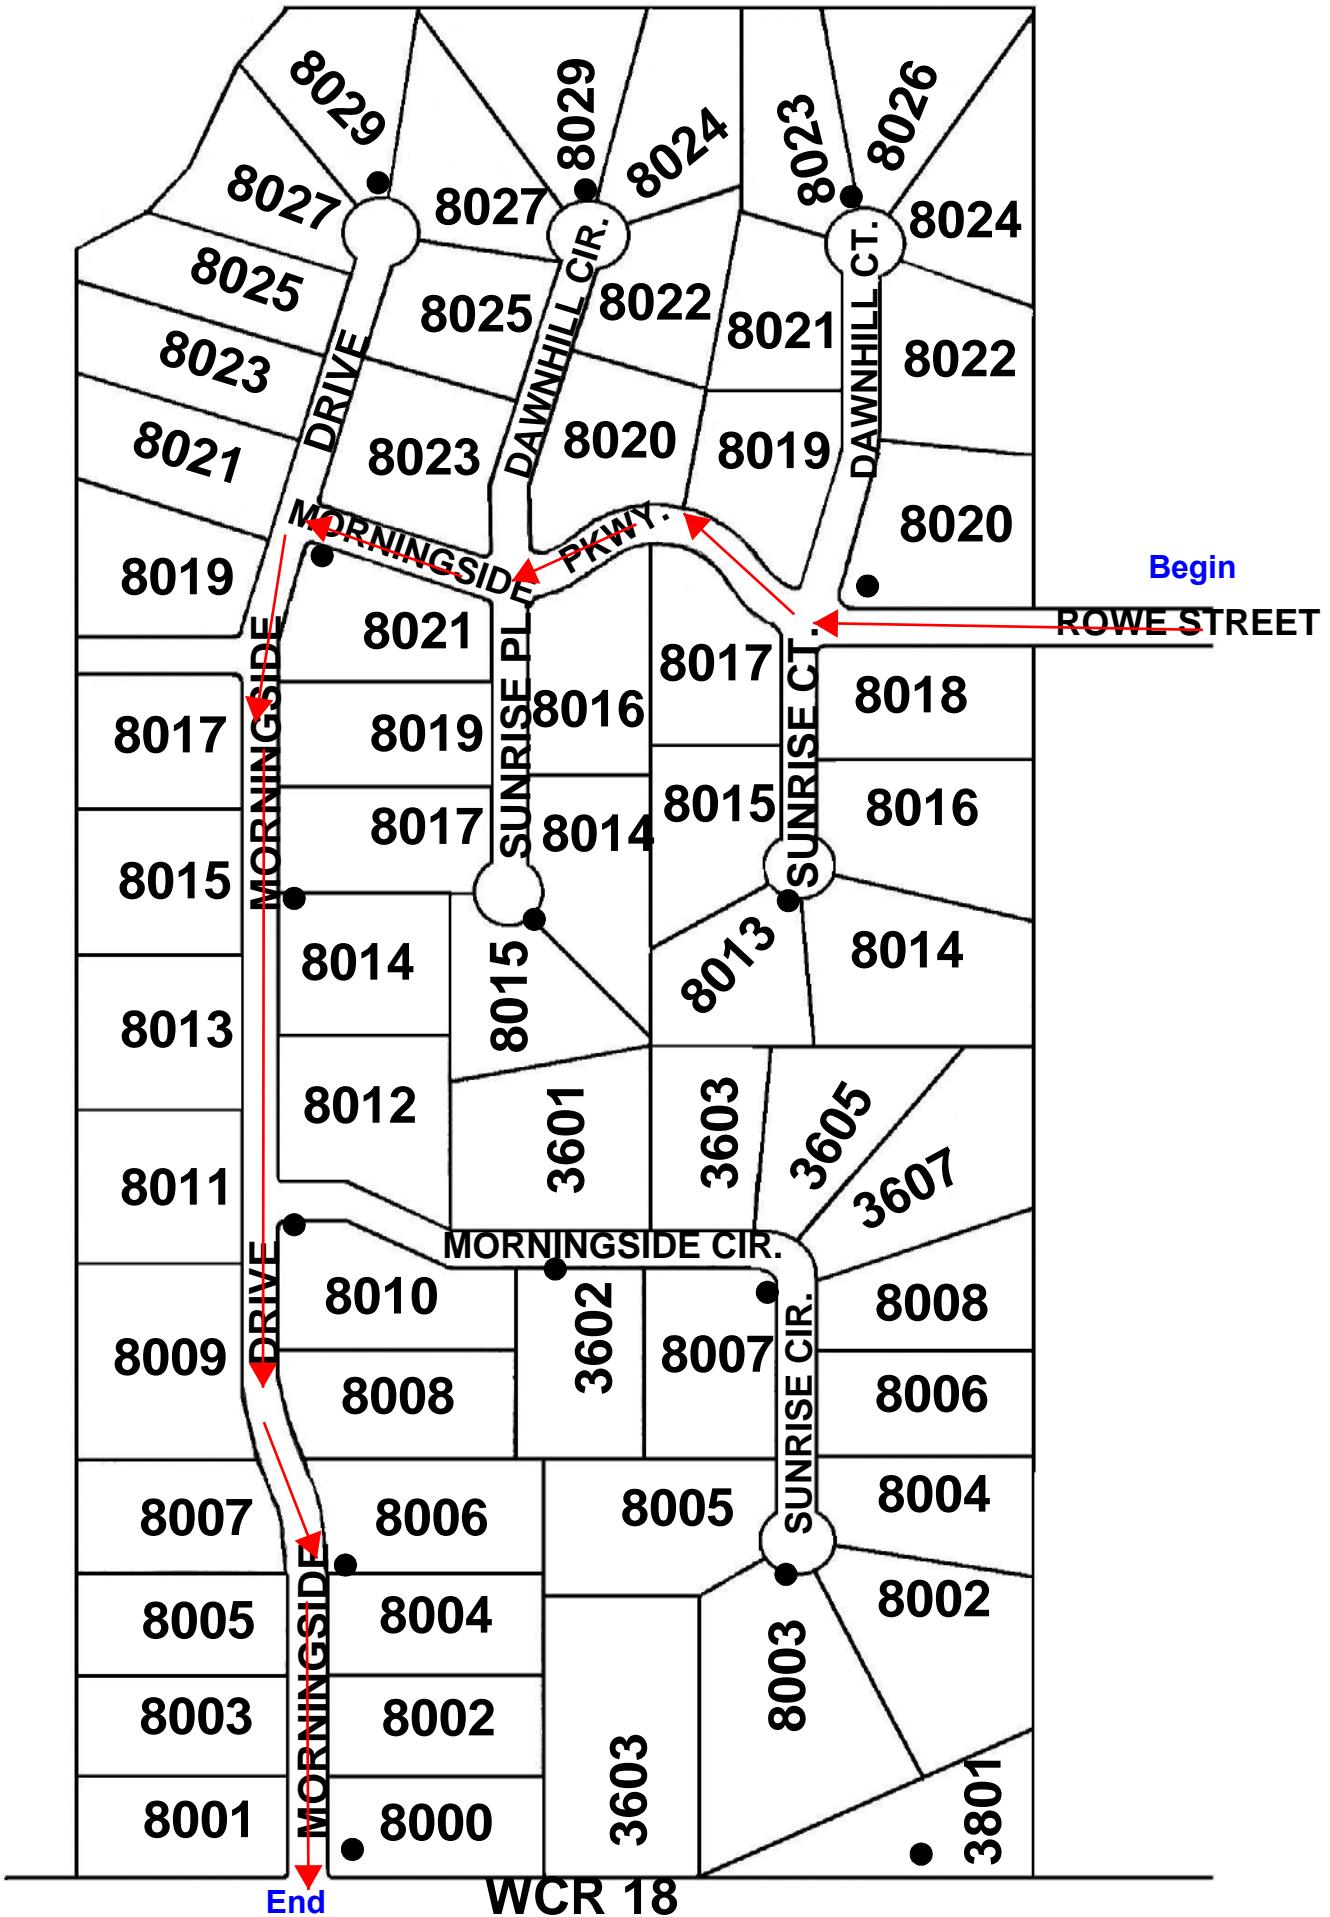

Barefoot Lakes

12/15 A 1/3

Gateway North

FIRESTONE MEADOWS

Oak Meadows

12/15 B 2/3

Rinn Valley

12/15 C 1/5

Wyndham Hill West

12/15 C 4/5

WCR 14 1/2

COLORADO STATE HIGHWAY 52

WHITEWATER DRIVE

Wyndham Hill East