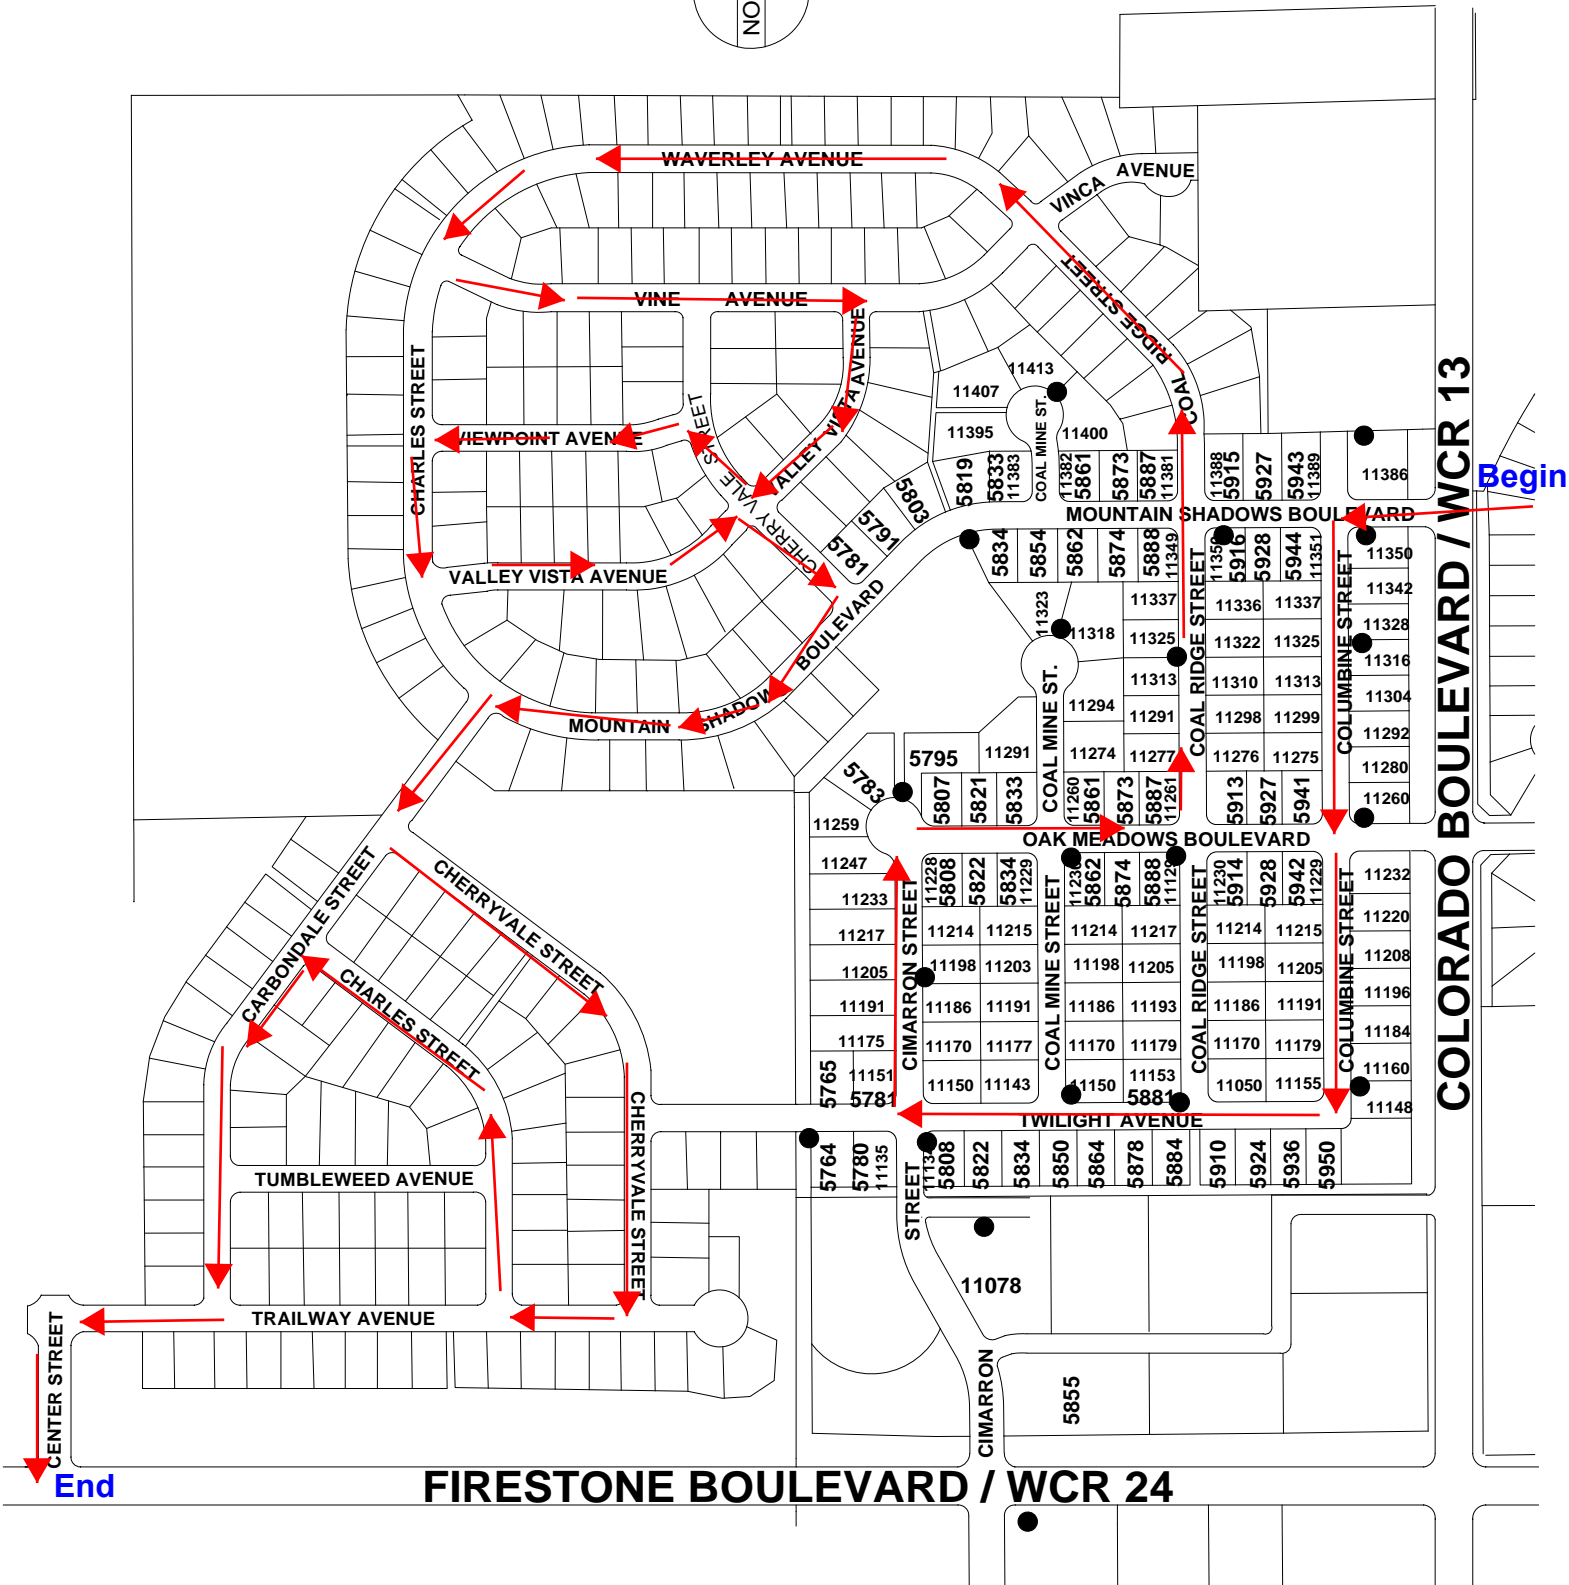

Barefoot Lakes

12/15 A 1/3

Gateway North

FIRESTONE MEADOWS

Oak Meadows

12/15 B 2/3

Rinn Valley

12/15 C 1/5

Wyndham Hill West

12/15 C 4/5

WCR 14 1/2

COLORADO STATE HIGHWAY 52

WHITEWATER DRIVE

Wyndham Hill East