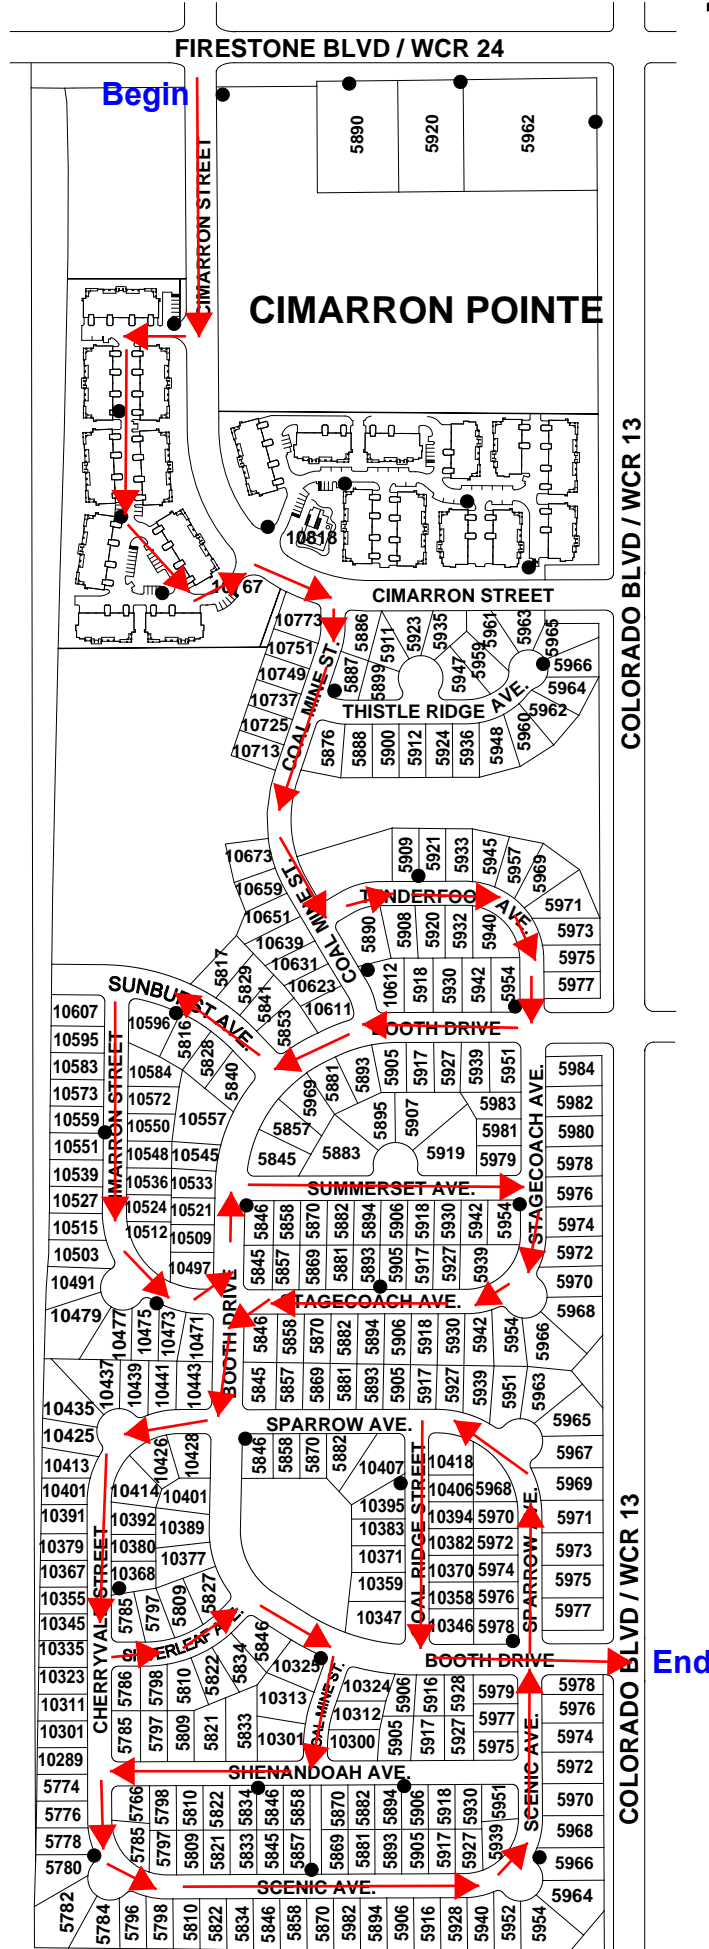

Barefoot Lakes

12/15 A 1/3

Gateway North

FIRESTONE MEADOWS

Oak Meadows

12/15 B 2/3

Rinn Valley

12/15 C 1/5

Wyndham Hill West

12/15 C 4/5

WCR 14 1/2

COLORADO STATE HIGHWAY 52

WHITEWATER DRIVE

Wyndham Hill East