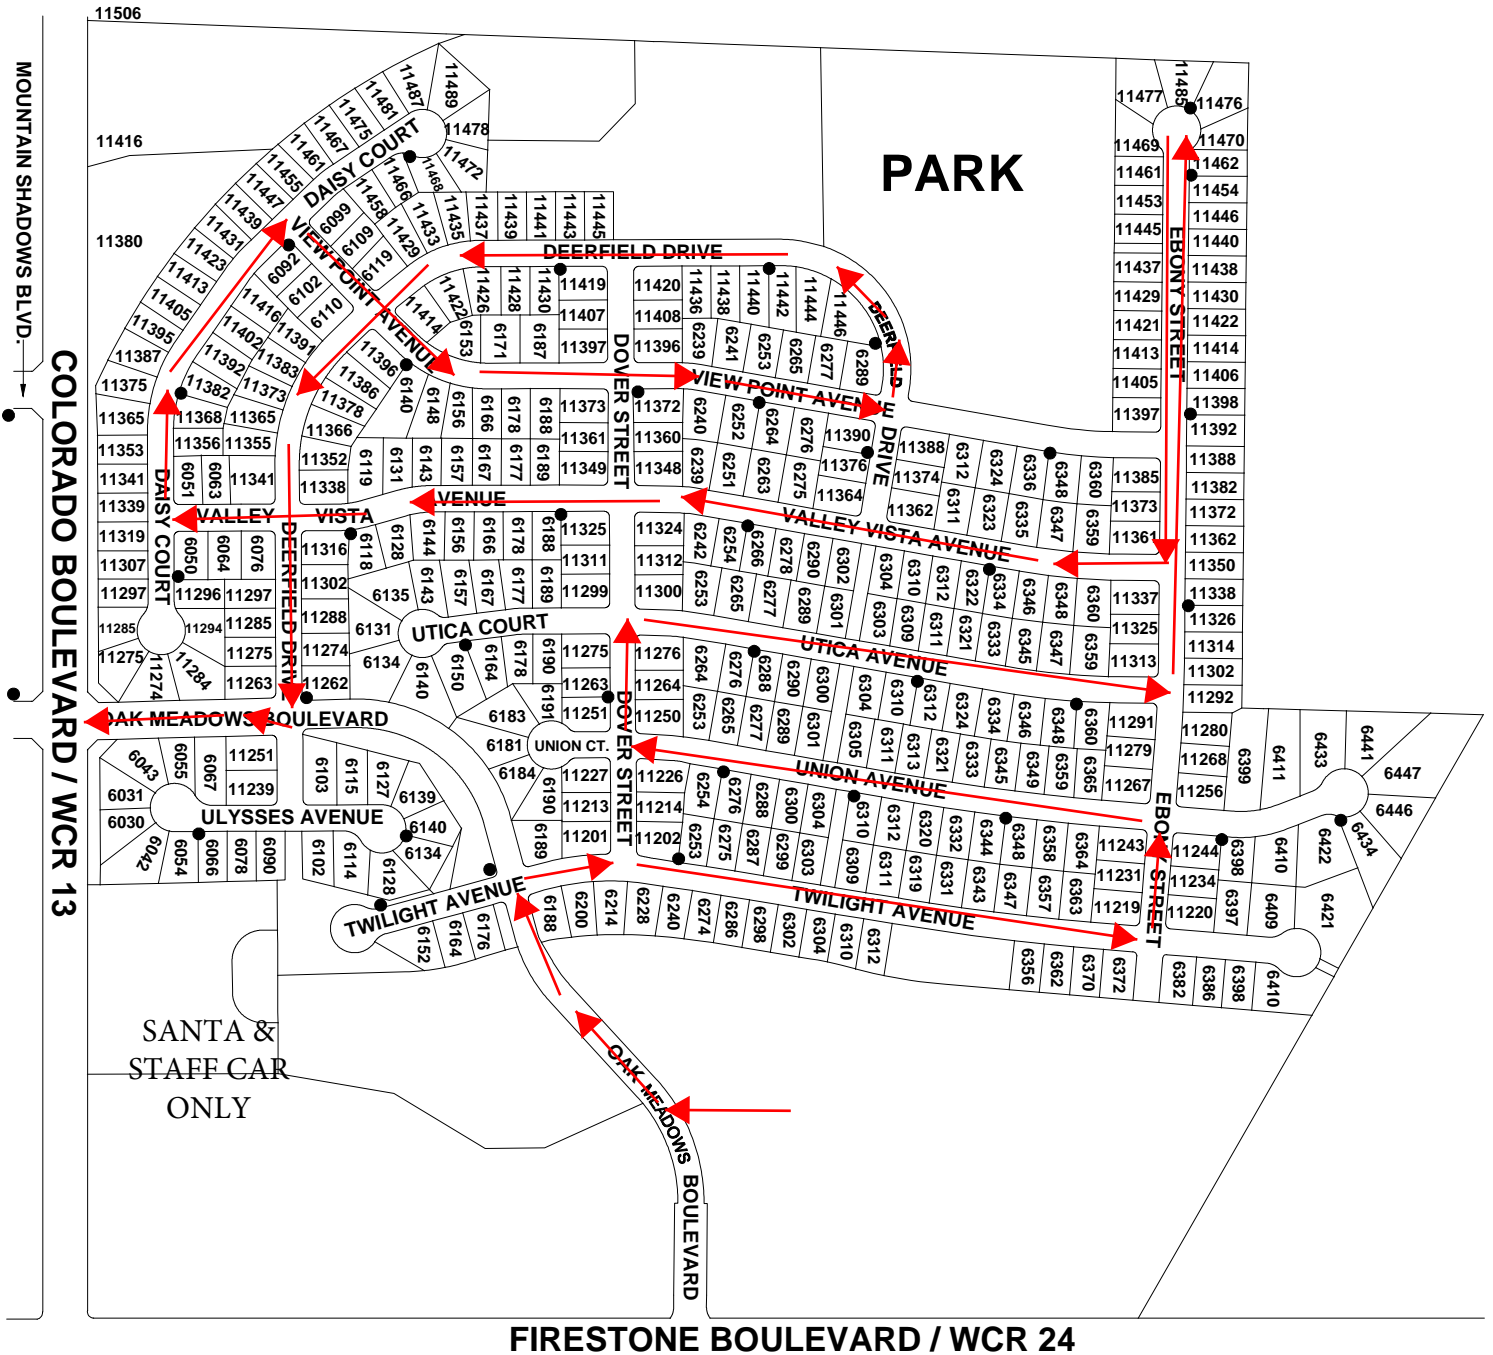

Barefoot Lakes

12/15 A 1/3

Gateway North

FIRESTONE MEADOWS

Oak Meadows

12/15 B 2/3

Rinn Valley

12/15 C 1/5

Wyndham Hill West

12/15 C 4/5

WCR 14 1/2

COLORADO STATE HIGHWAY 52

WHITEWATER DRIVE

Wyndham Hill East