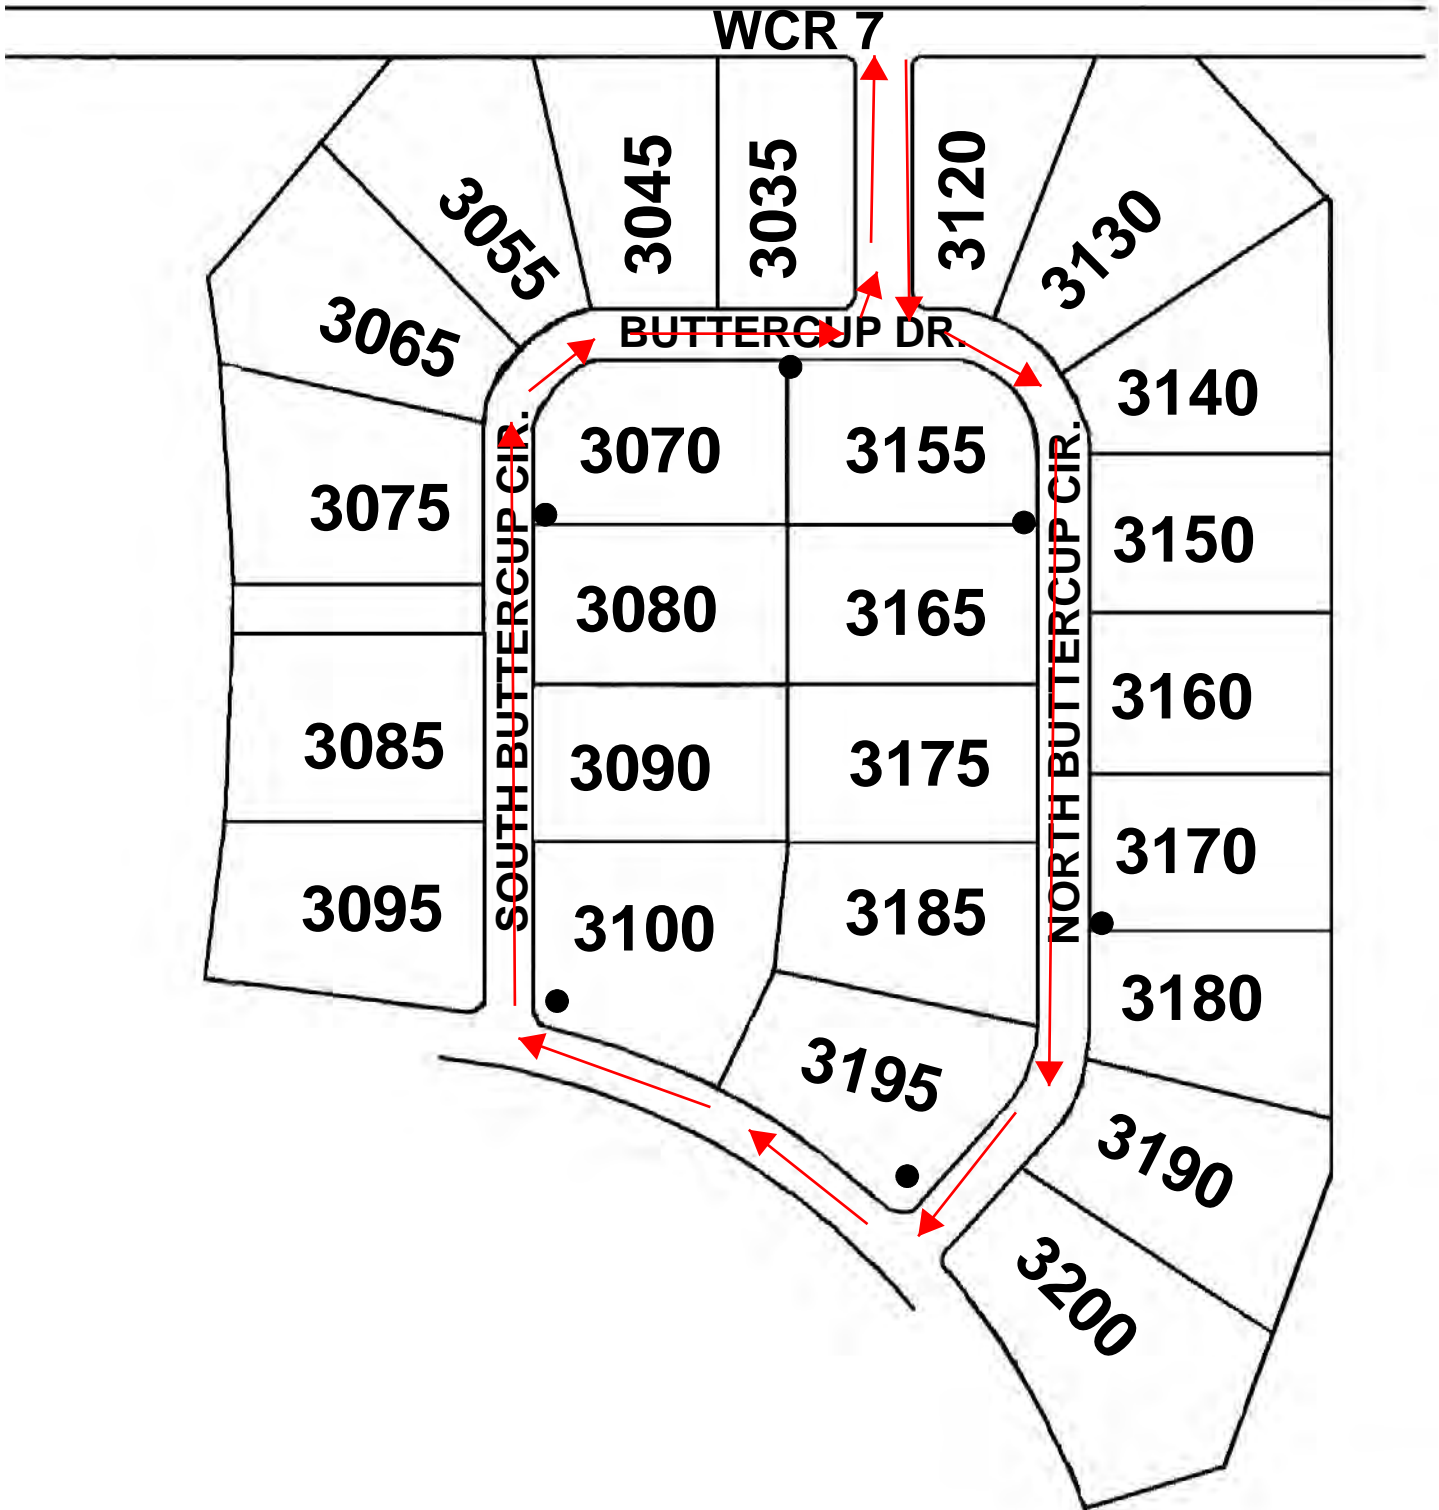

Barefoot Lakes

12/15 A 1/3

Gateway North

FIRESTONE MEADOWS

Oak Meadows

12/15 B 2/3

Rinn Valley

12/15 C 1/5

Wyndham Hill West

12/15 C 4/5

WCR 14 1/2

COLORADO STATE HIGHWAY 52

WHITEWATER DRIVE

Wyndham Hill East